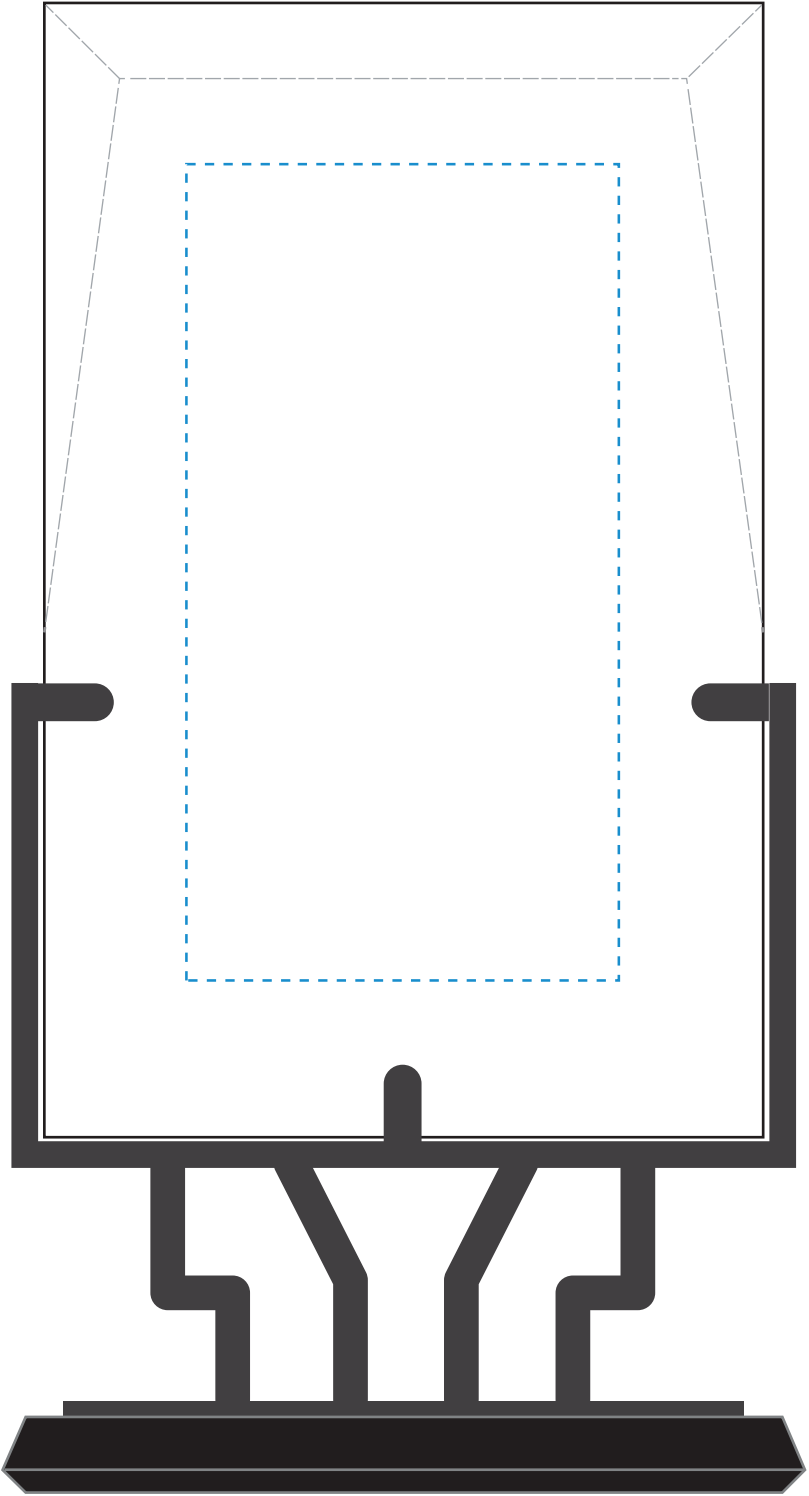

Standard Etch: Reverse

3065 WRIGHT RECTANGLE - 7.75"

Blue line represents the max image area.