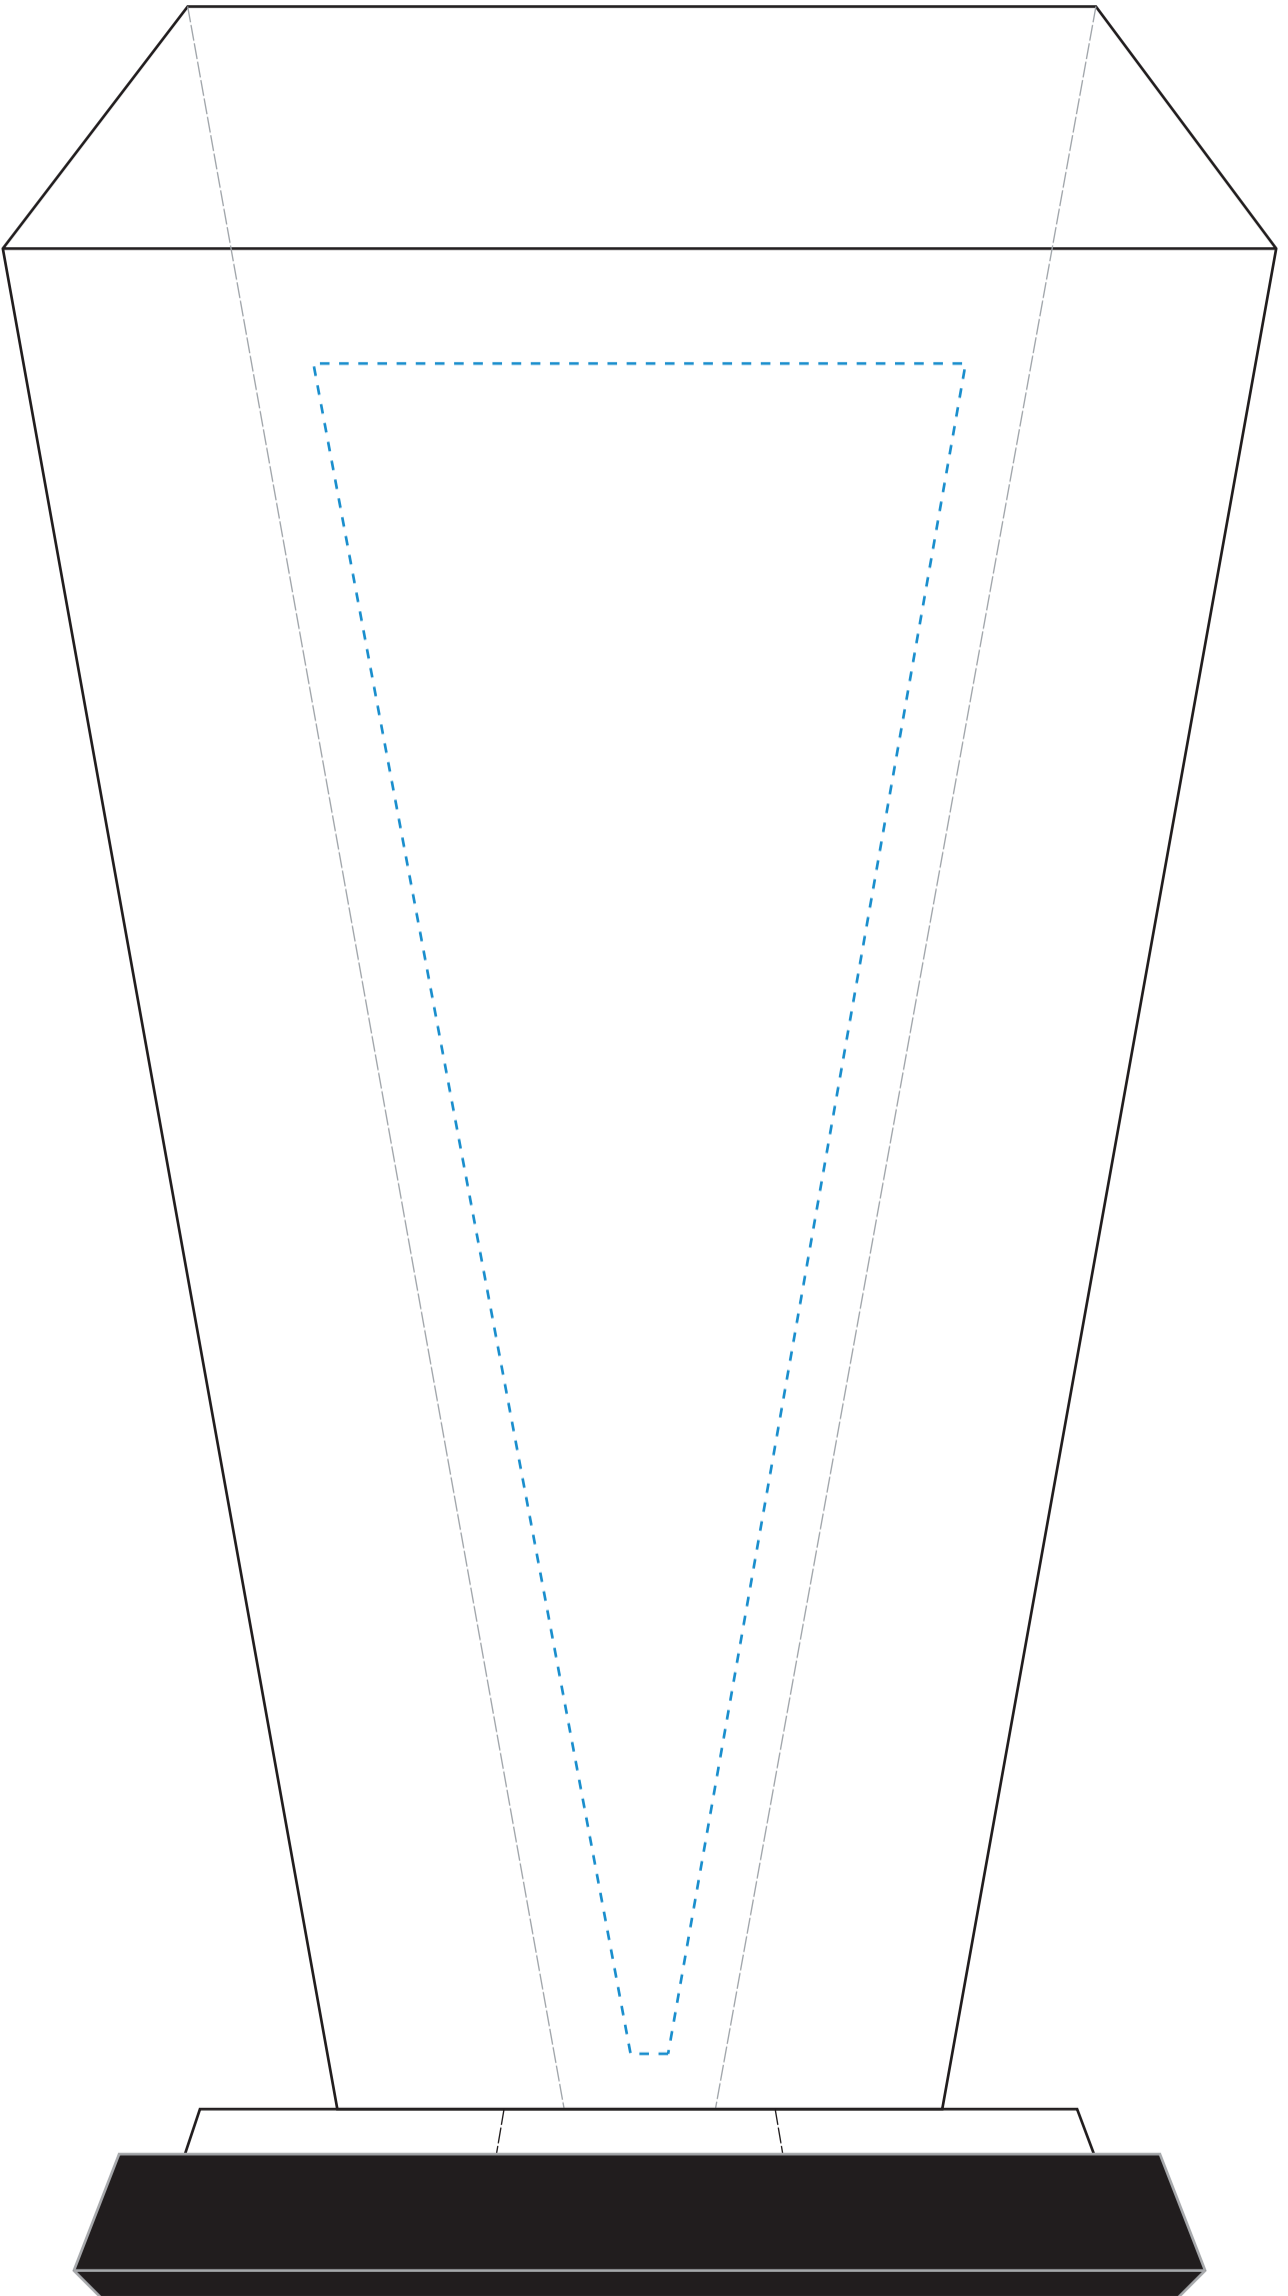

Standard Etch: Reverse

3033 WESTON AWARD - 12"

Blue line represents the max image area.