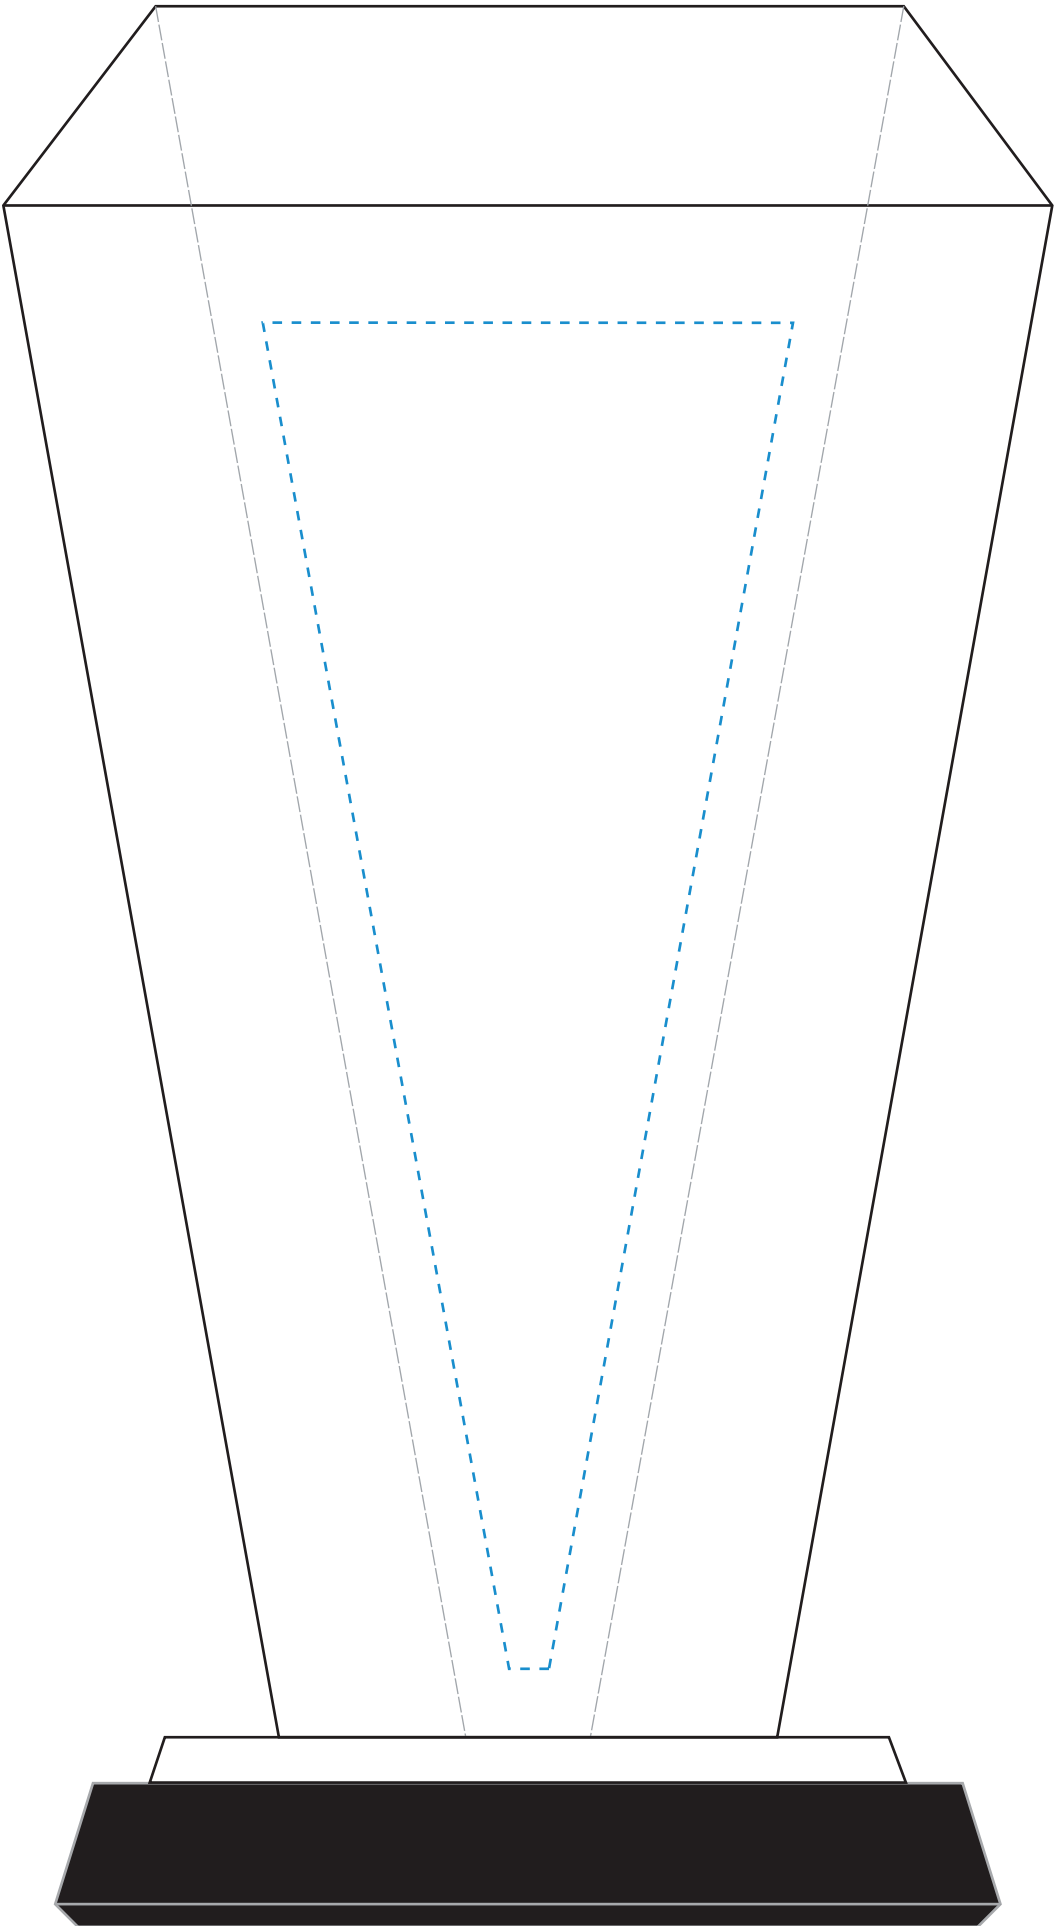

Standard Etch: Reverse

3032 WESTON AWARD - 10"

Blue line represents the max image area.