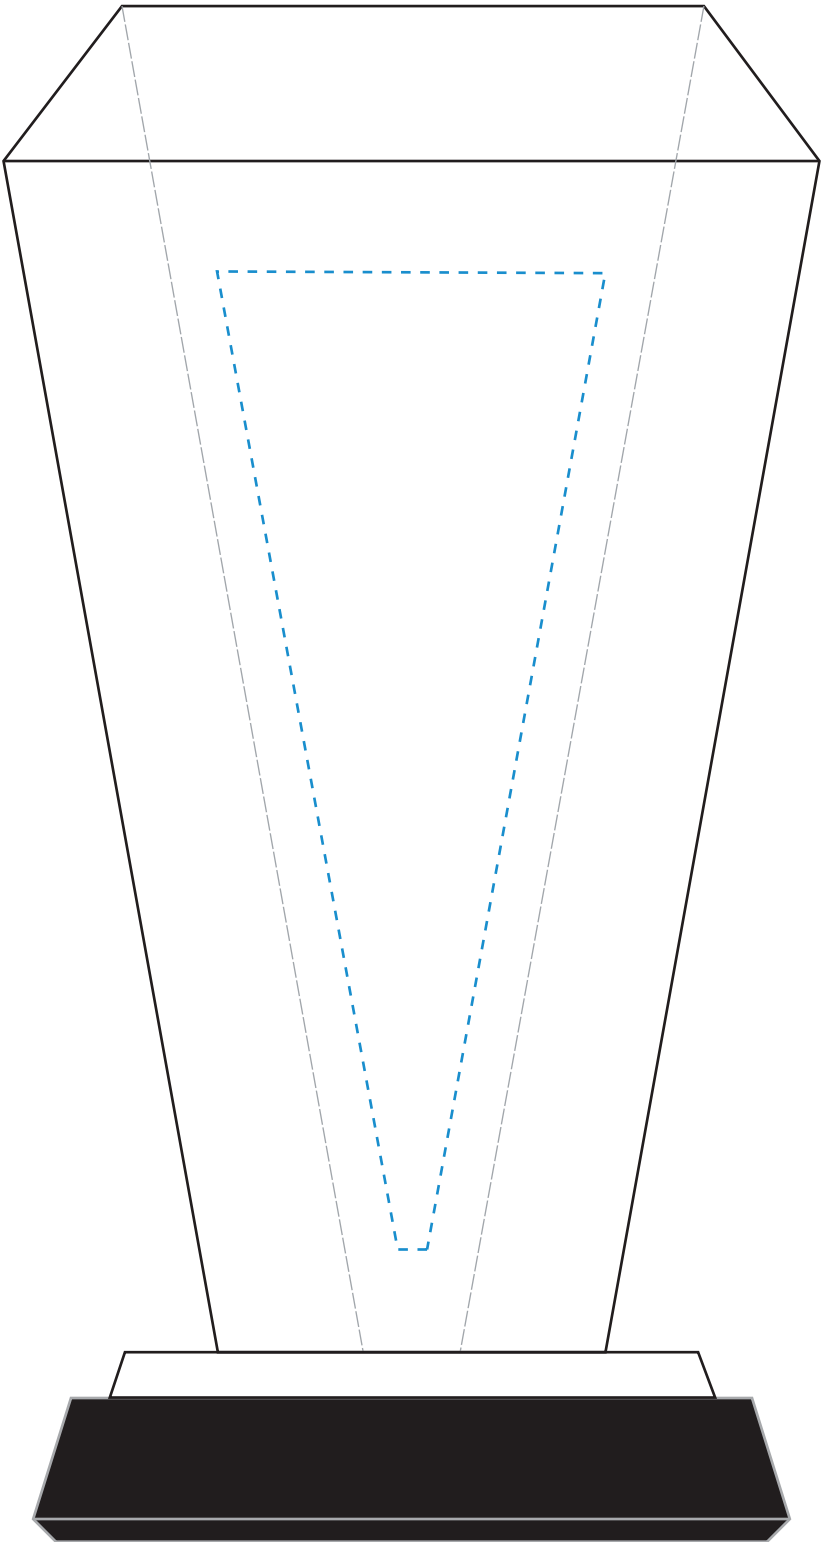

Standard Etch: Reverse

3031 WESTON AWARD - 8"

Blue line represents the max image area.