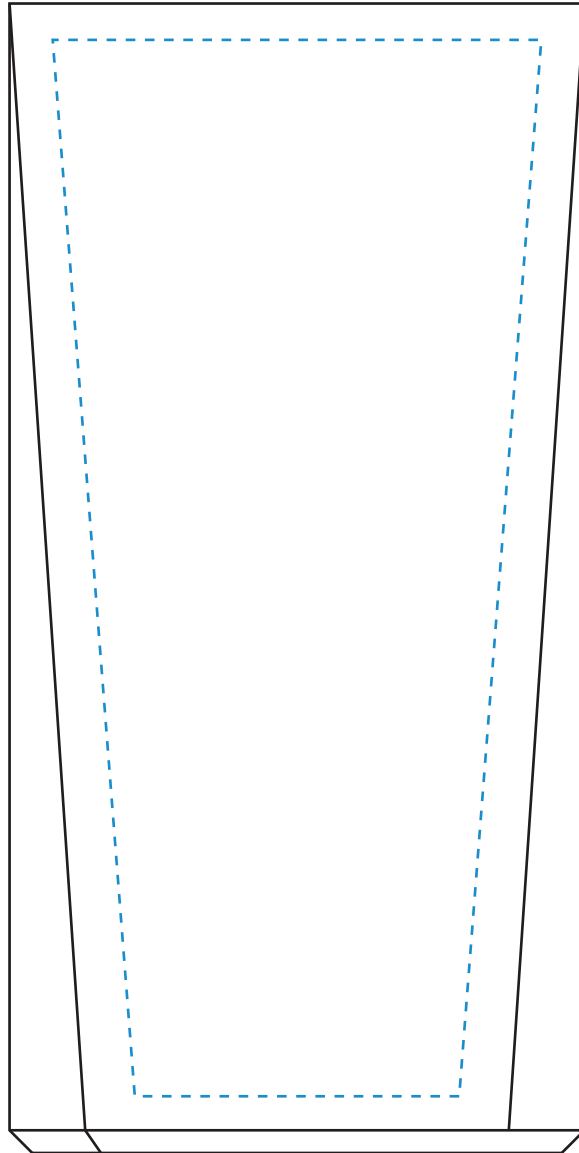

Standard Etch: Reverse

5338 WESTBY WEDGE - 6"

Blue line represents the max image area.