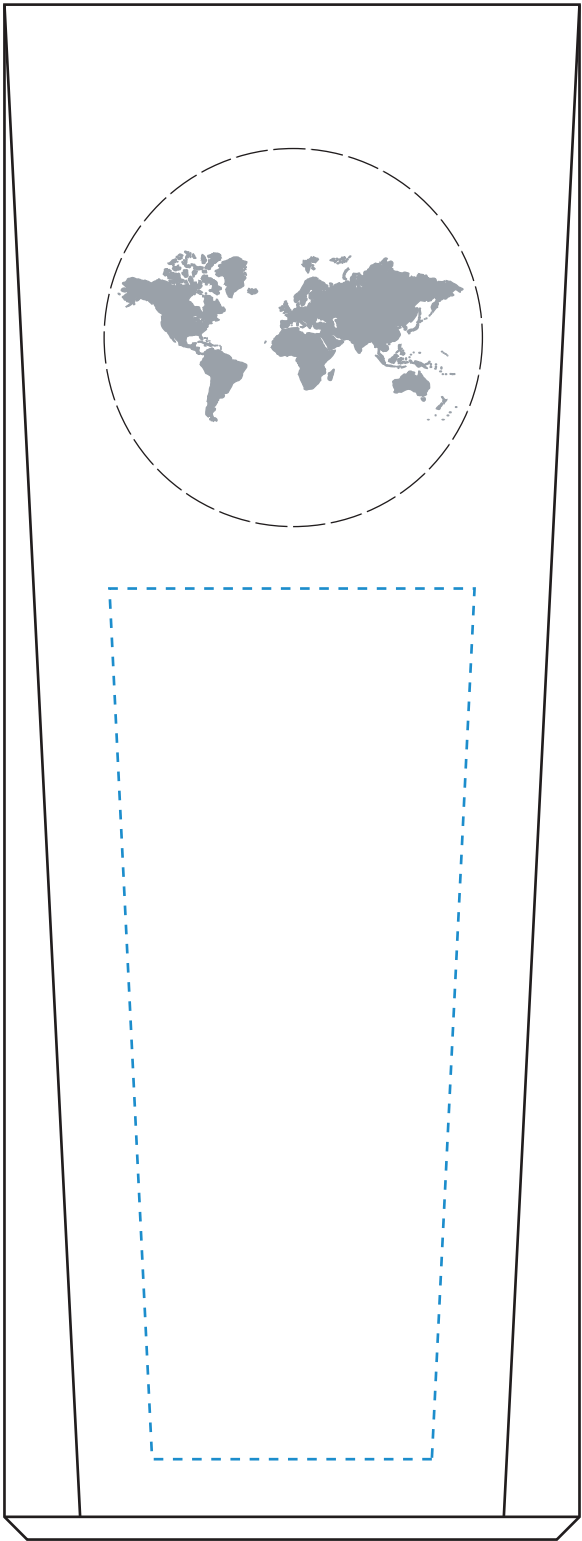

Standard Etch: Reverse

7172 WESTBY GLOBAL AWARD - 8"

Blue line represents the max image area.