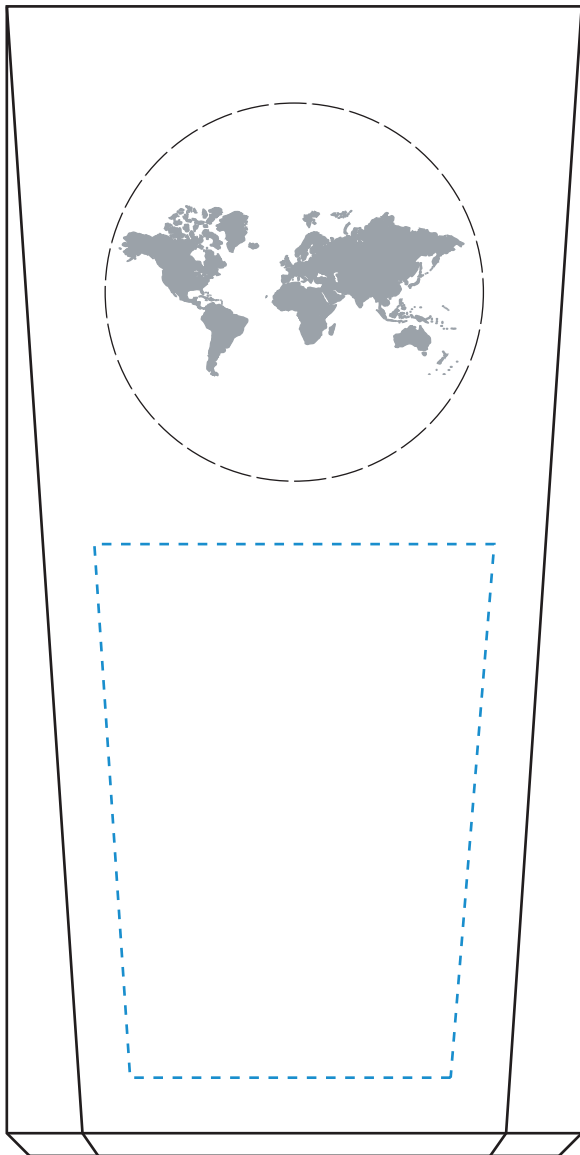

Standard Etch: Reverse

7171 WESTBY GLOBAL AWARD - 6"

Blue line represents the max image area.