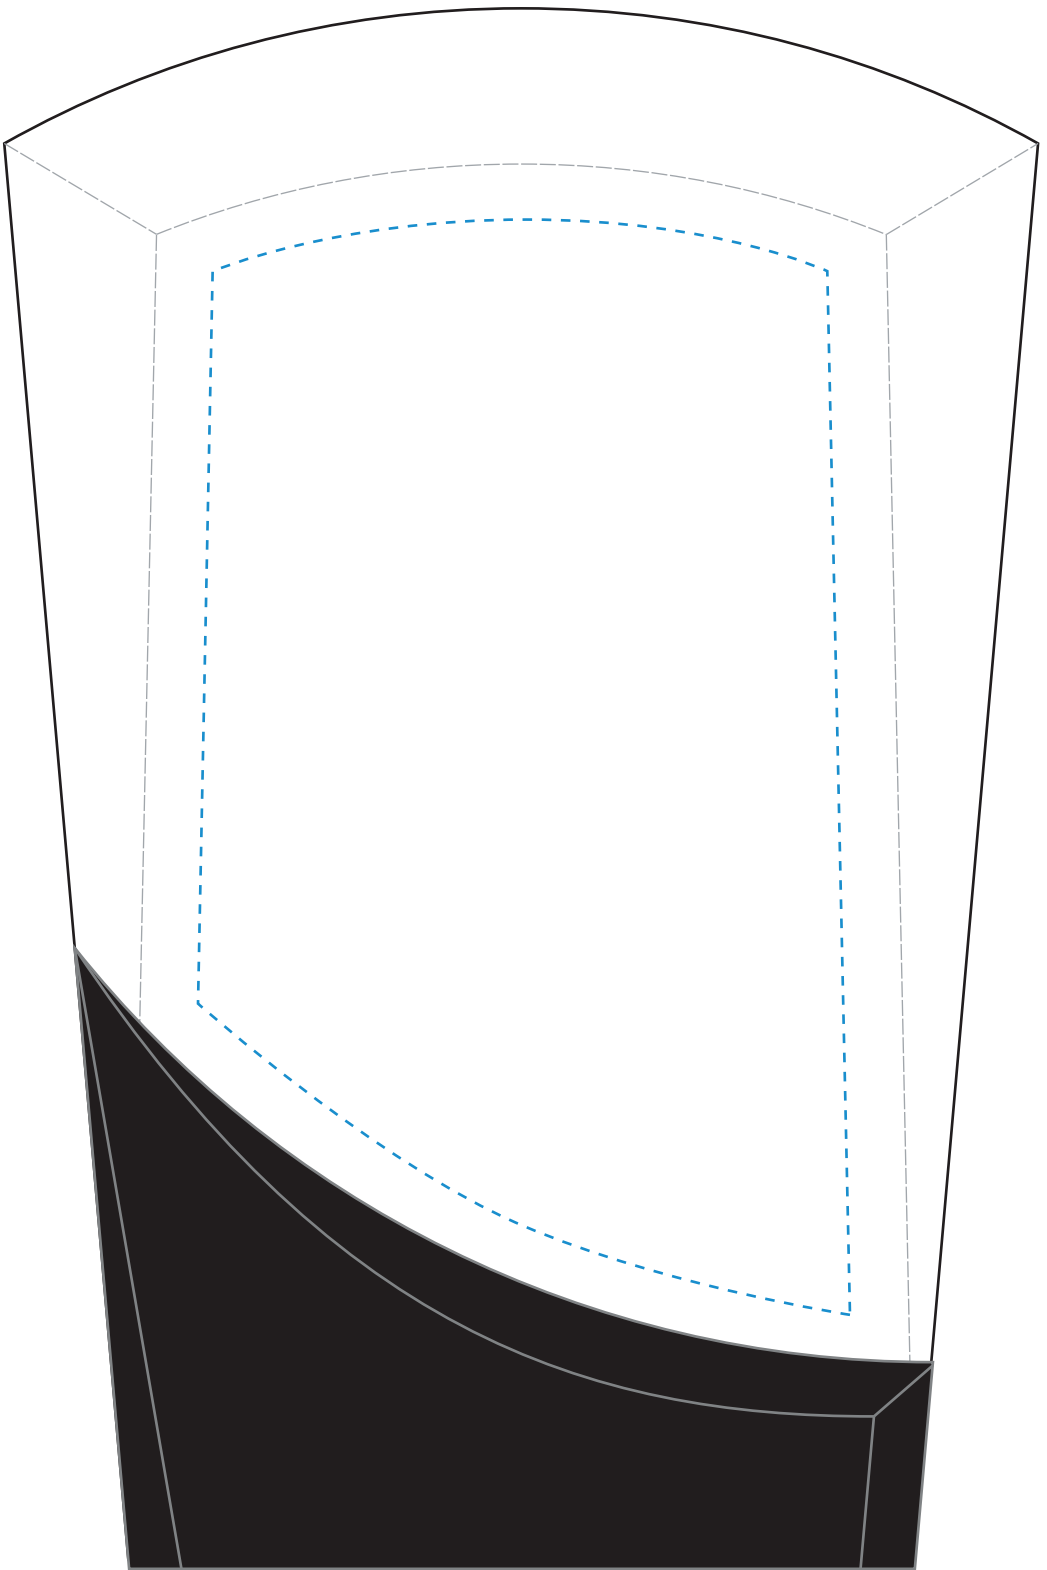

Standard Etch: Reverse

3029 WELLTON AWARD - 8"

Blue line represents the max image area.