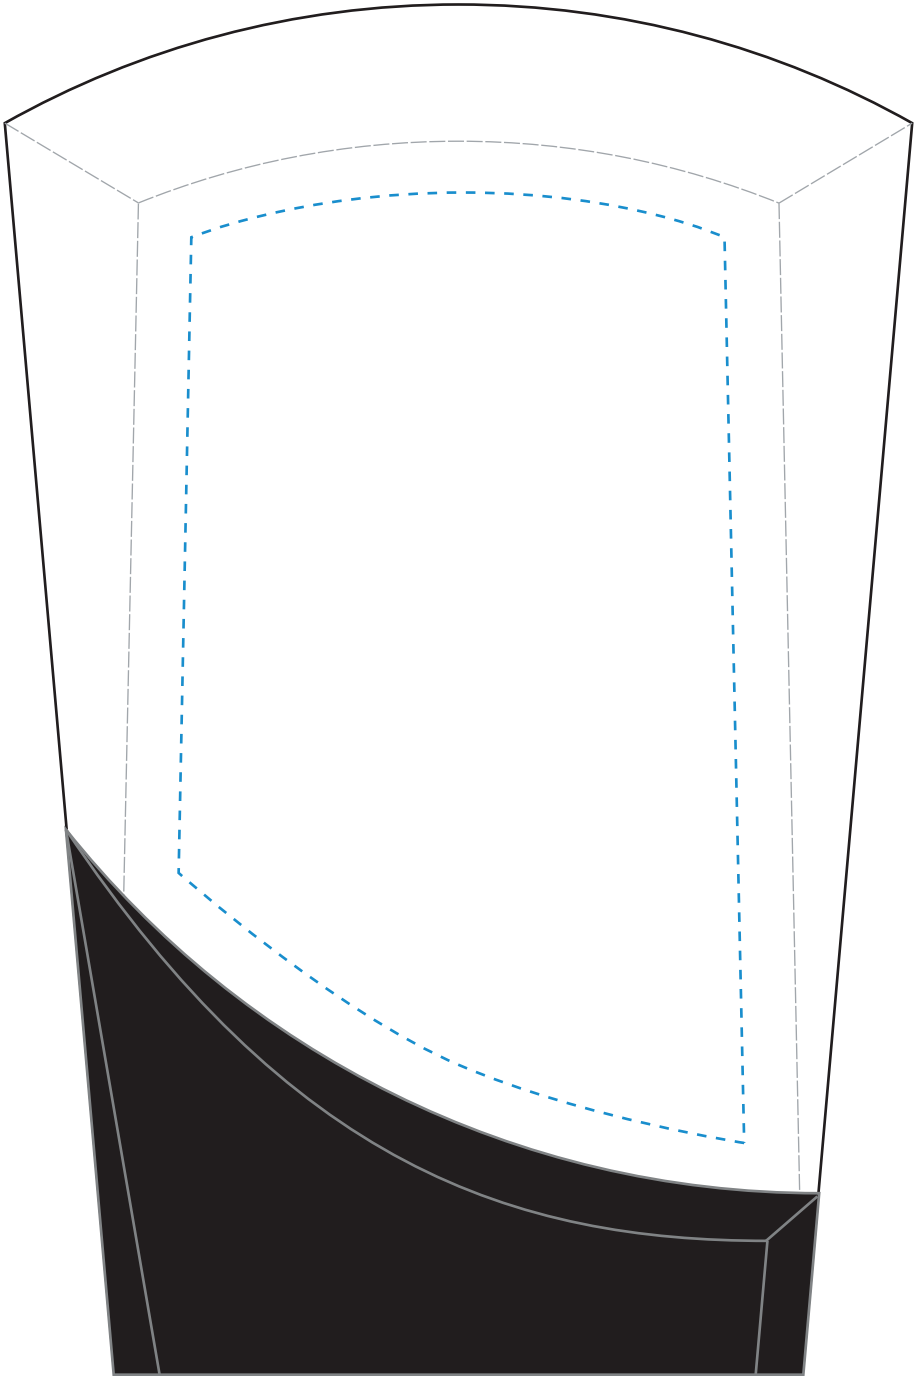

Standard Etch: Reverse

3028 WELLTON AWARD - 7"

Blue line represents the max image area.