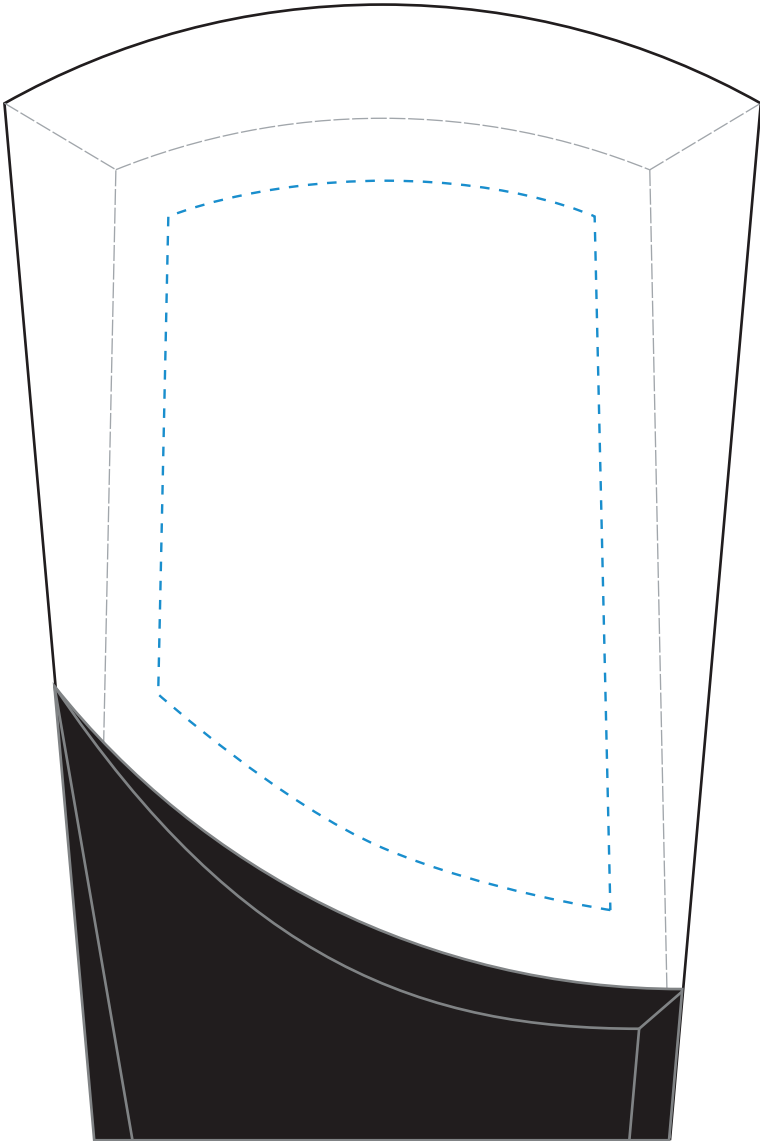

Standard Etch: Reverse

3027 WELLTON AWARD - 6"

Blue line represents the max image area.