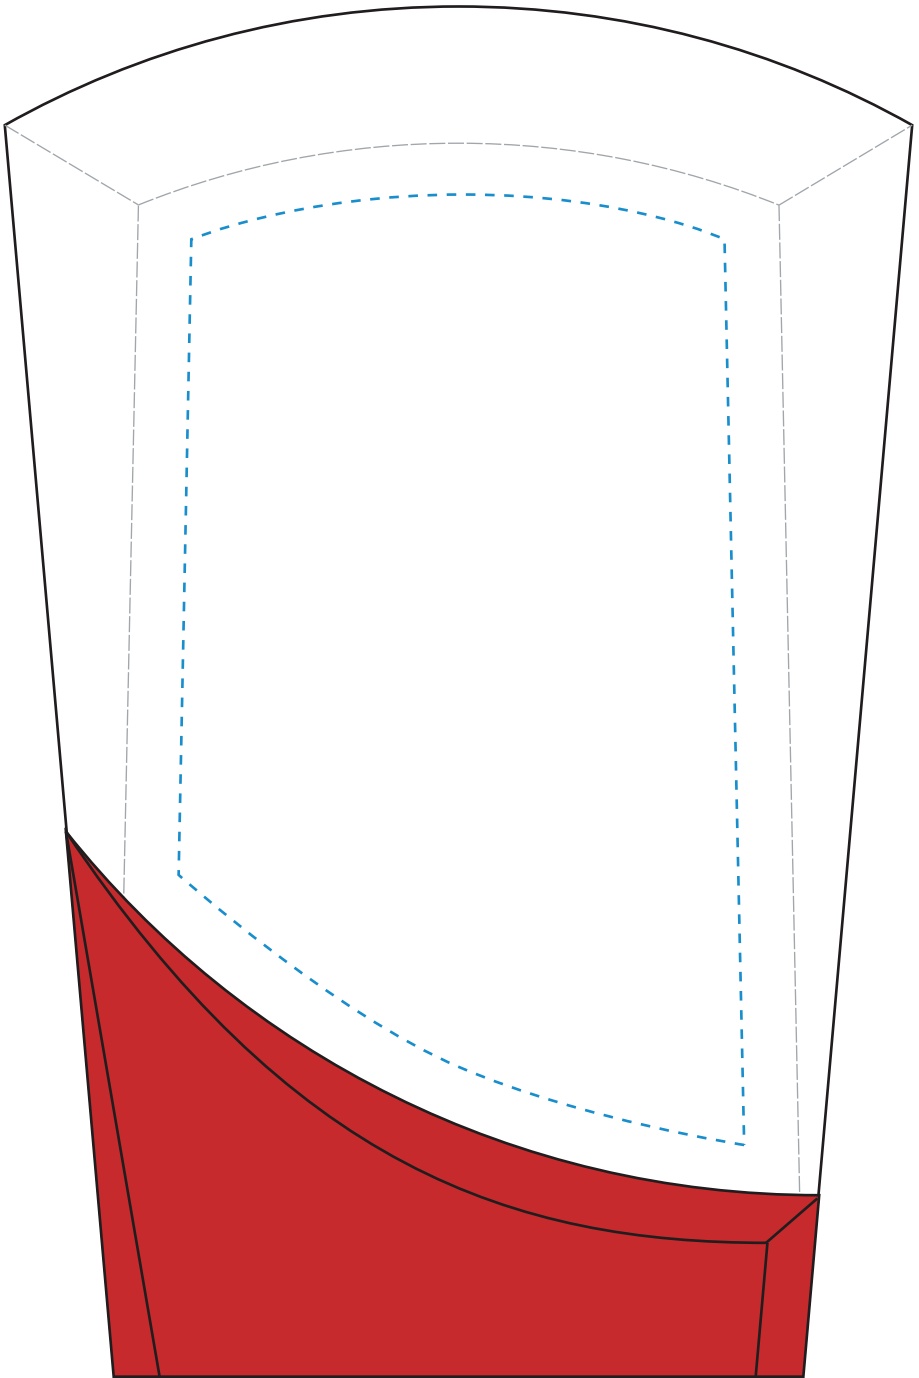

Standard Etch: Reverse

7426 WELLTON RUBY - 7"  
Blue line represents the max image area.