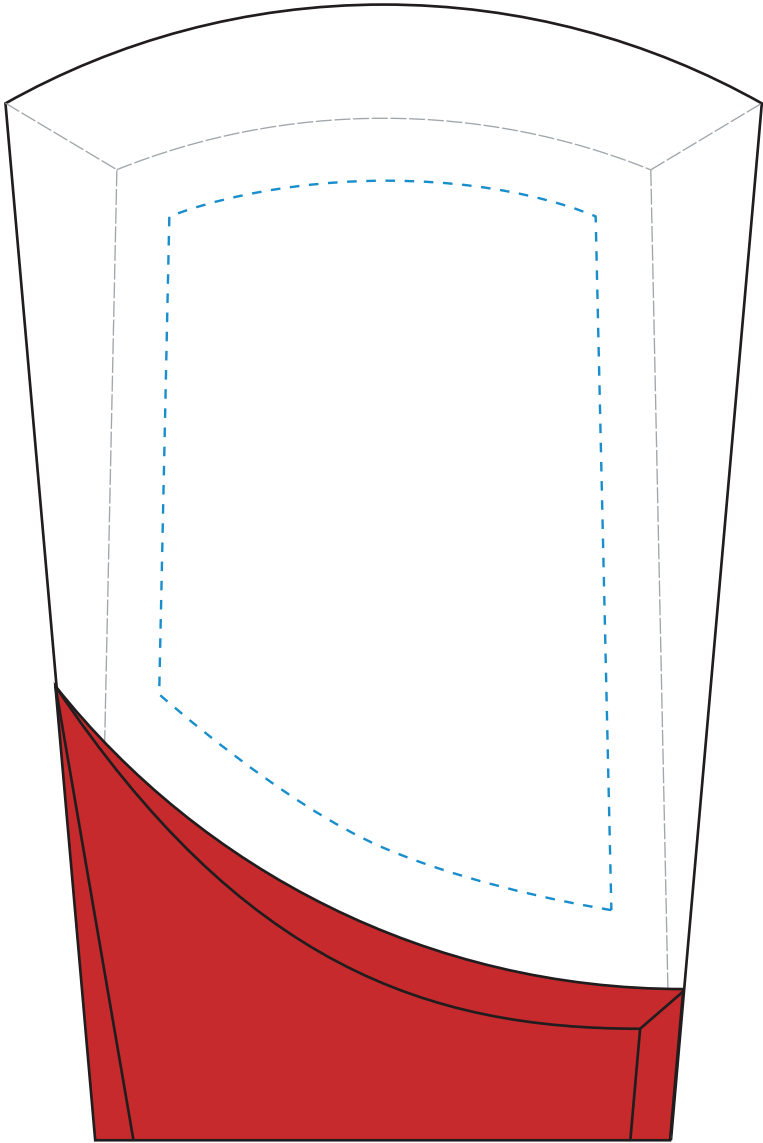

Standard Etch: Reverse

7425 WELLTON RUBY - 6"

Blue line represents the max image area.