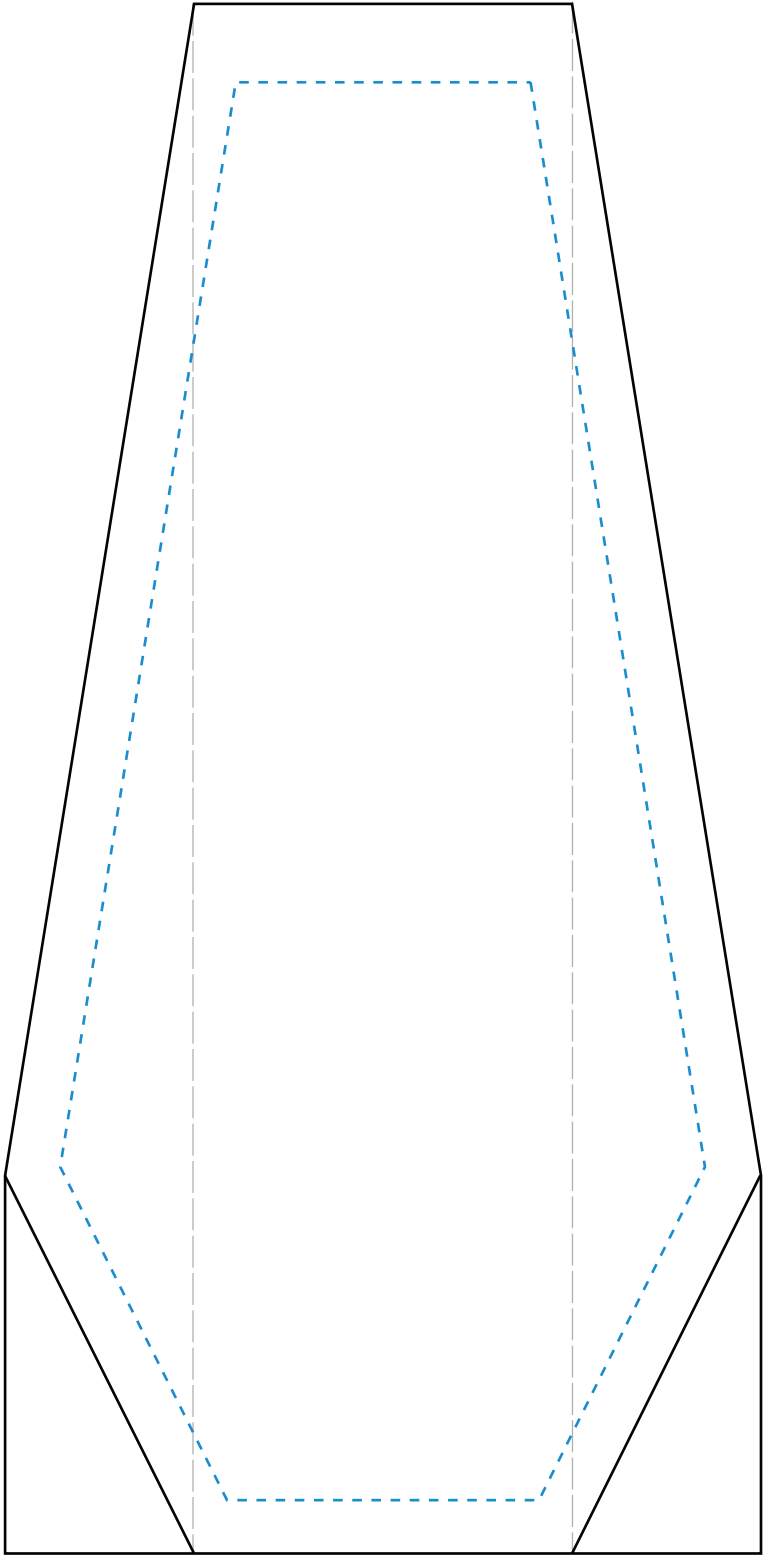

Standard Etch: Front

6042 WEDGEWOOD AWARD - 8"

Blue line represents the max image area.