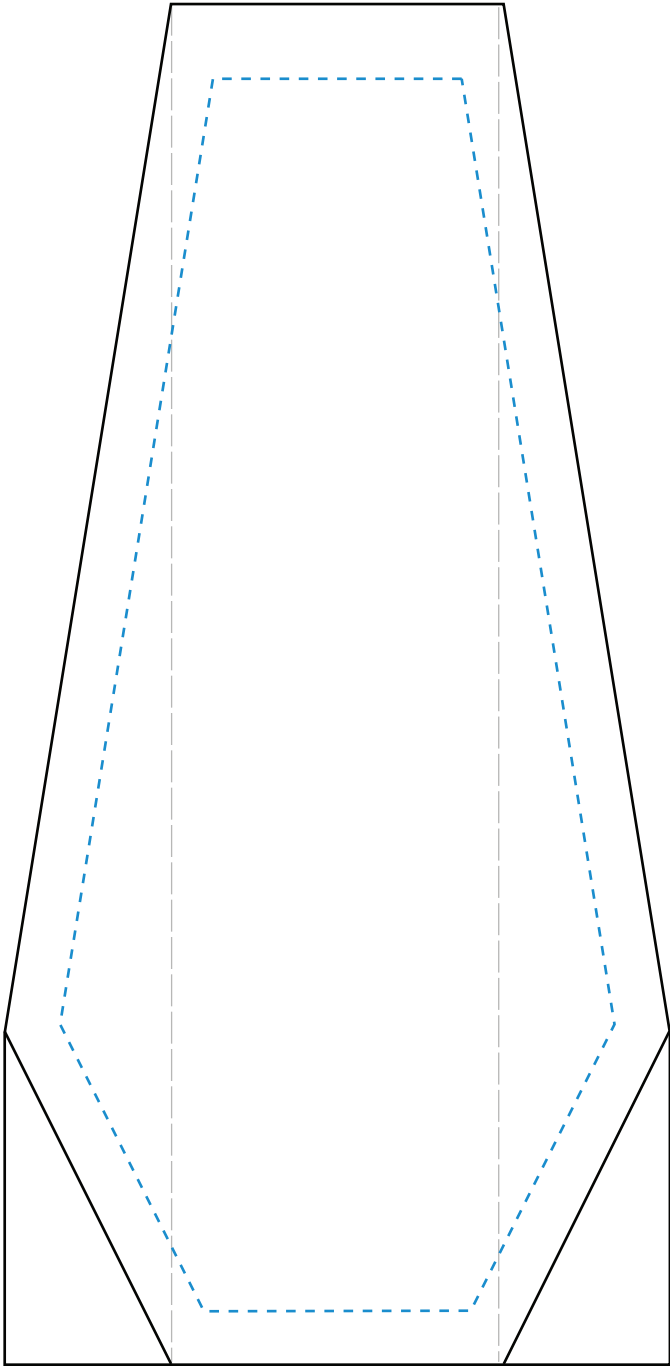

Standard Etch: Front

6041 WEDGEWOOD AWARD - 7"

Blue line represents the max image area.