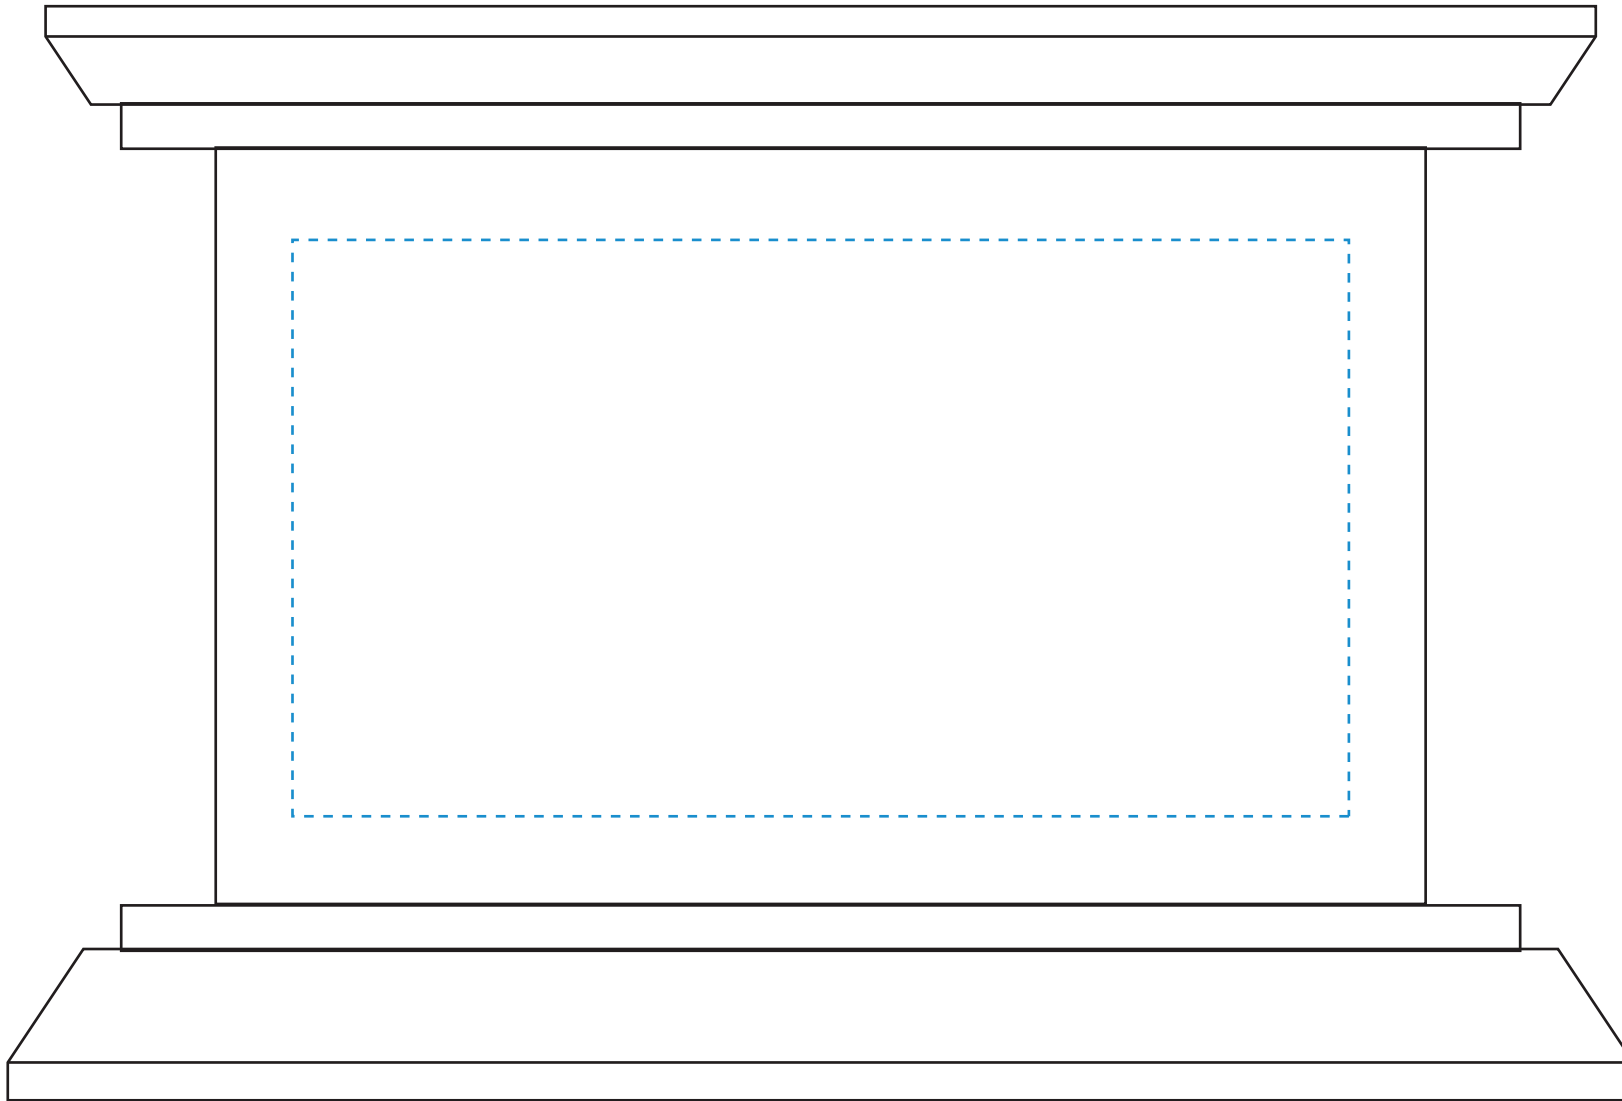

Standard Etch: Reverse

SIDE VIEW

3040 WAKEFIELD AWARD - 8-1/2" W

Blue line represents the max image area.