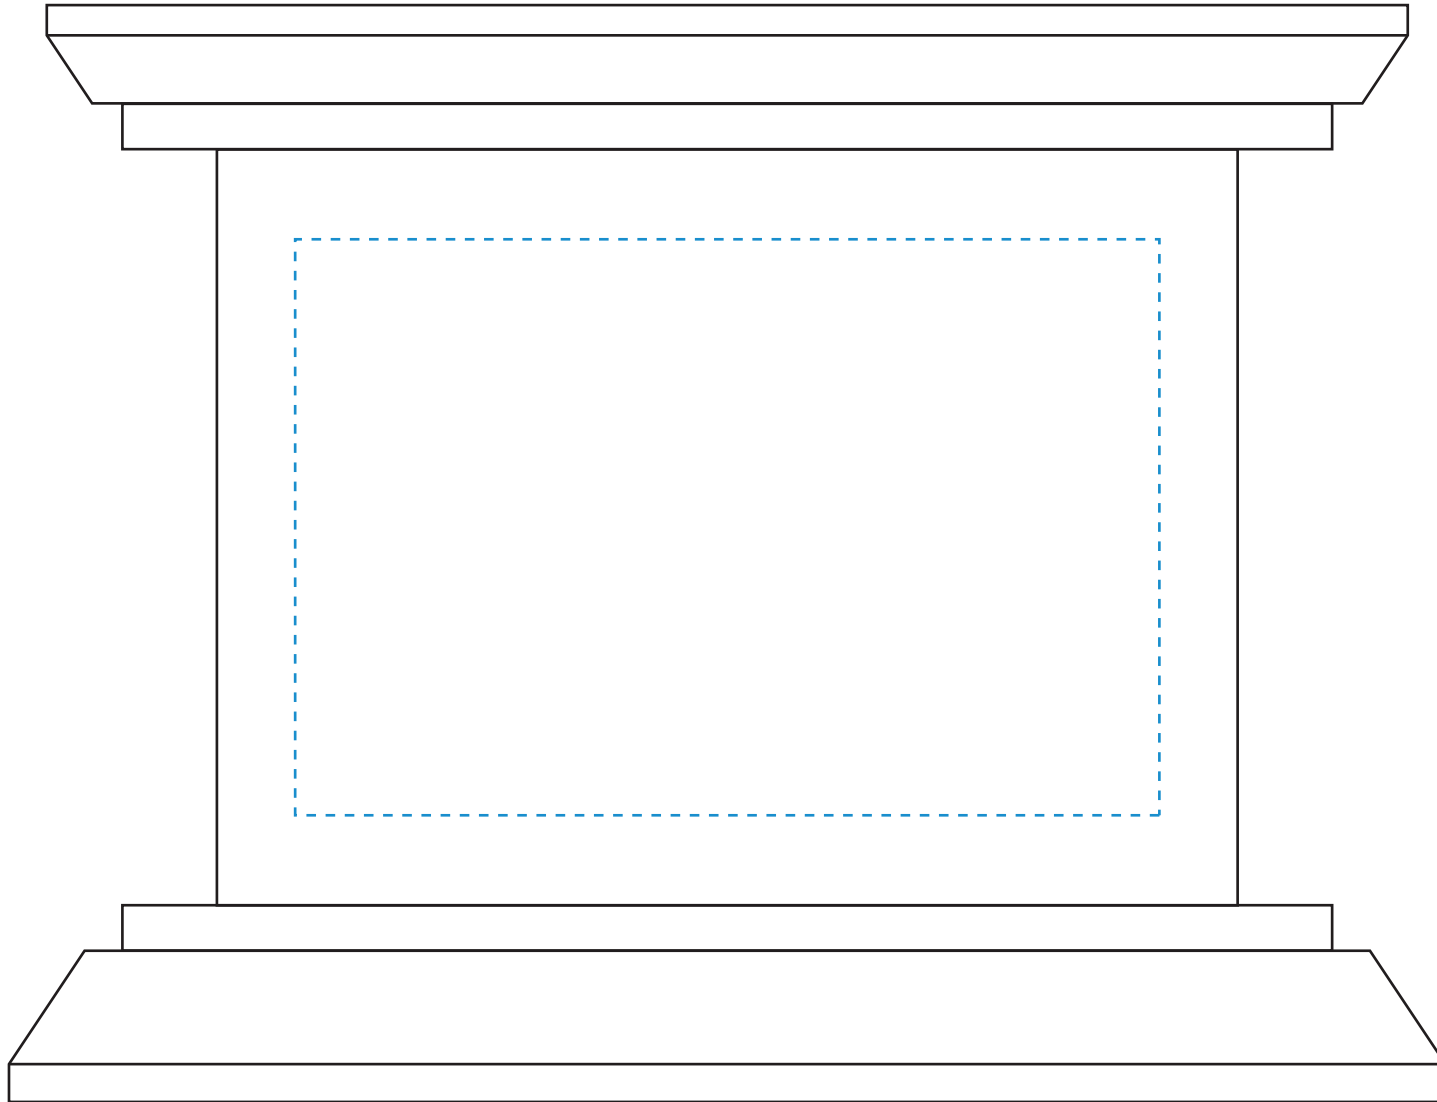

Standard Etch: Reverse

SIDE VIEW

3039 WAKEFIELD AWARD 7-1/2" W

Blue line represents the max image area.