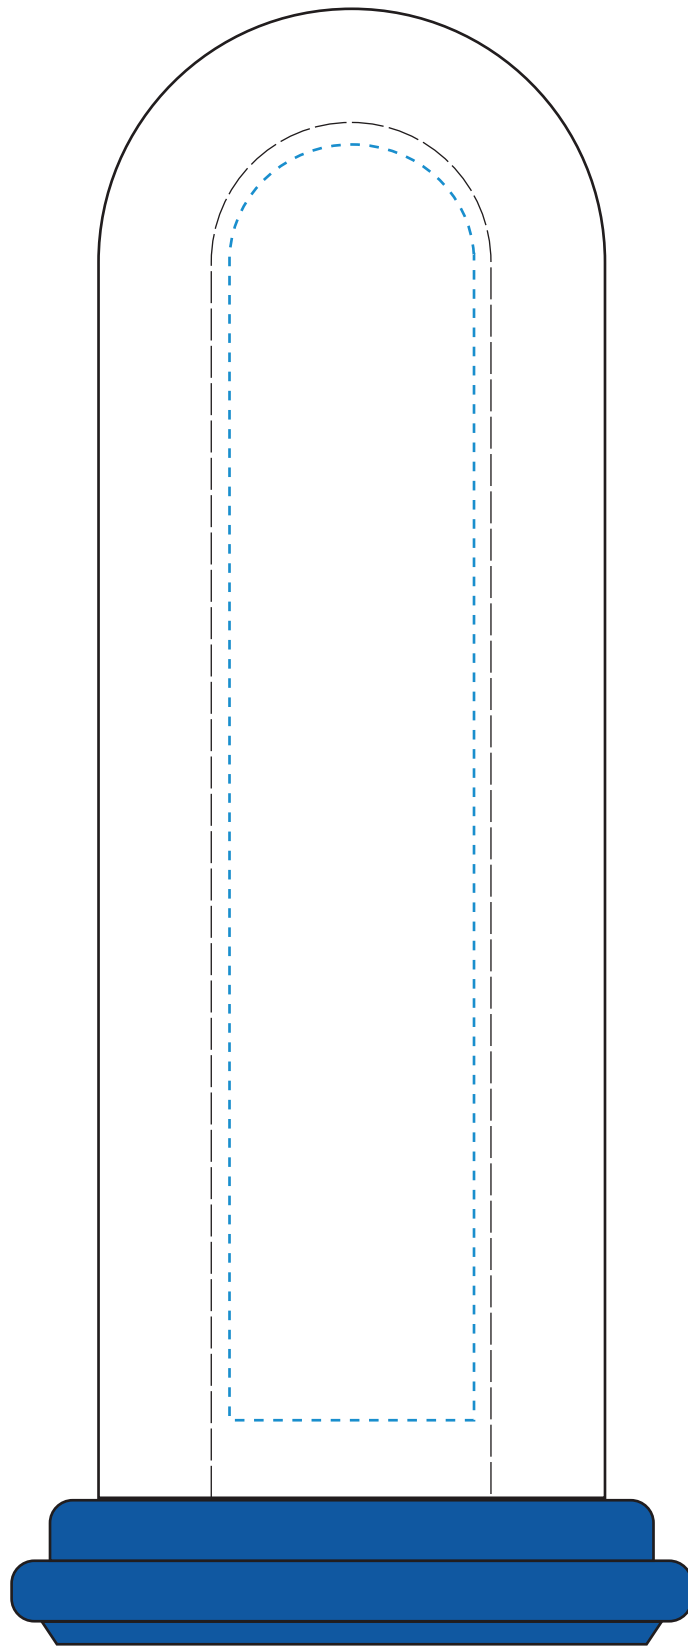

Standard Etch: Reverse

6404 VISION AWARD - 8.5"

Blue line represents the max image area.