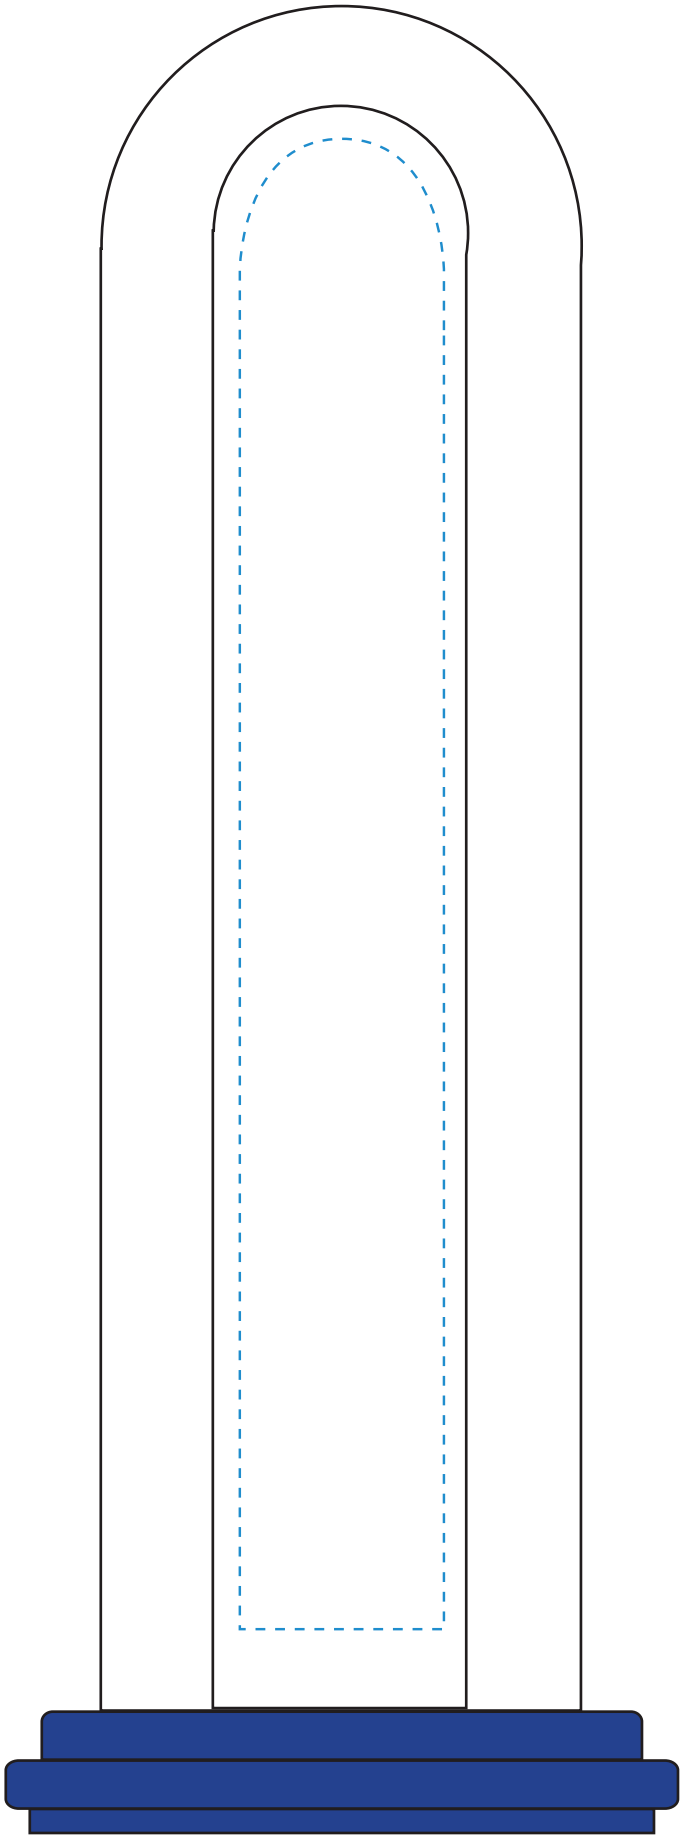

Standard Etch: Reverse

5751 VISION AWARD 9-1/2"

Blue line represents the max image area.