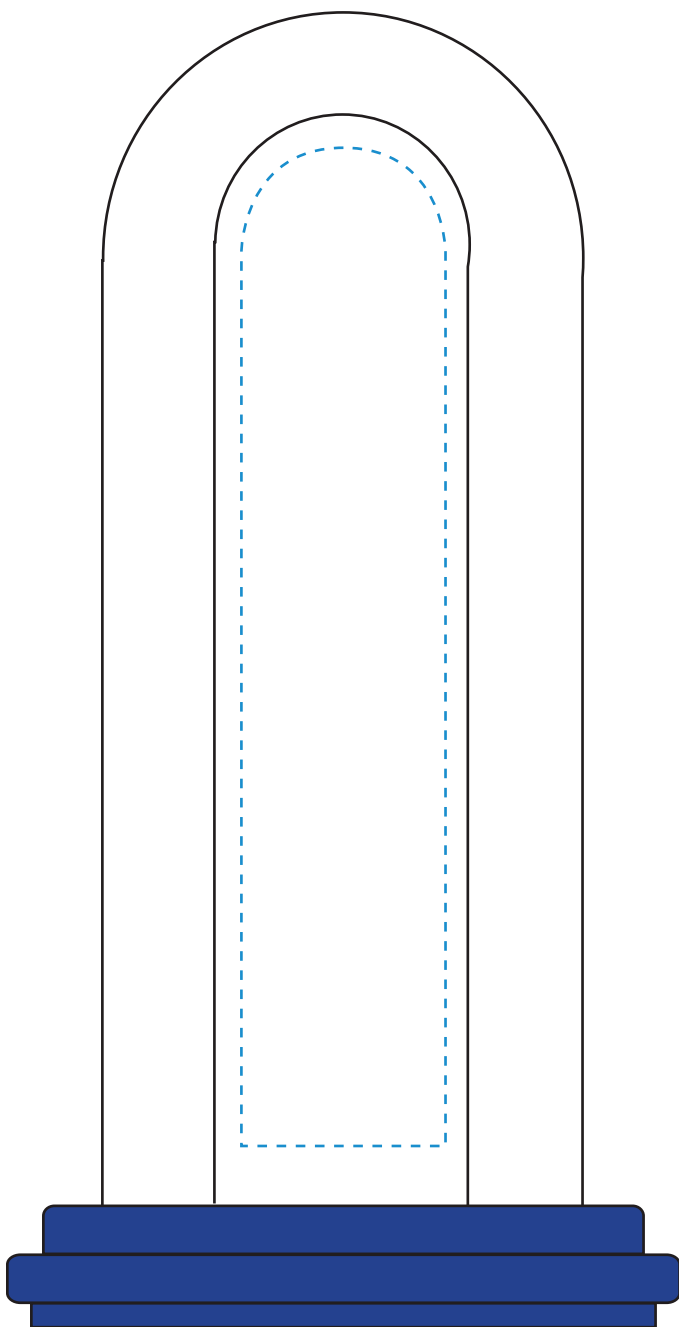

Standard Etch: Reverse

5750 VISION AWARD 7"

Blue line represents the max image area.