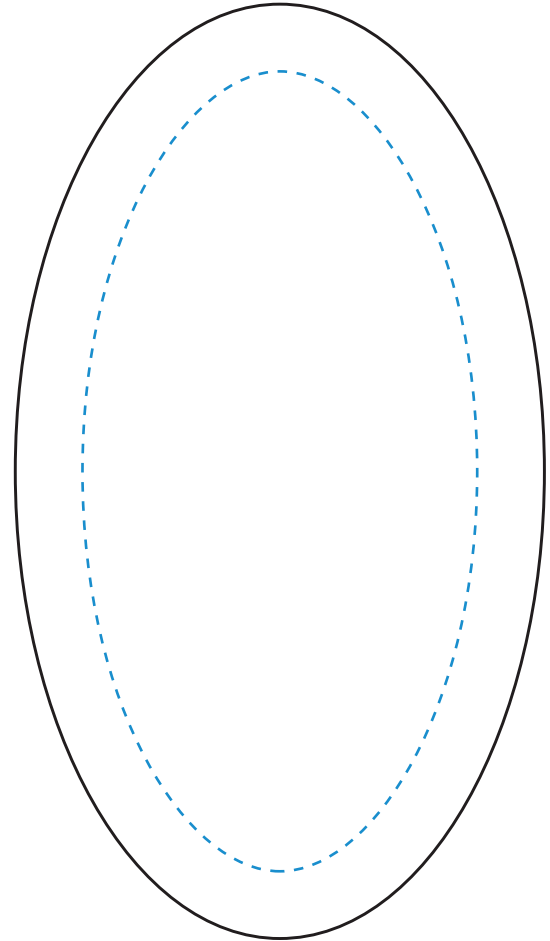

FRONT VIEW

TOP VIEW
(IMPRINT AREA)

Standard Etch For All Location: Front

7434 VINTON CYLINDER RUBY - 9"

Blue line represents the max image area.