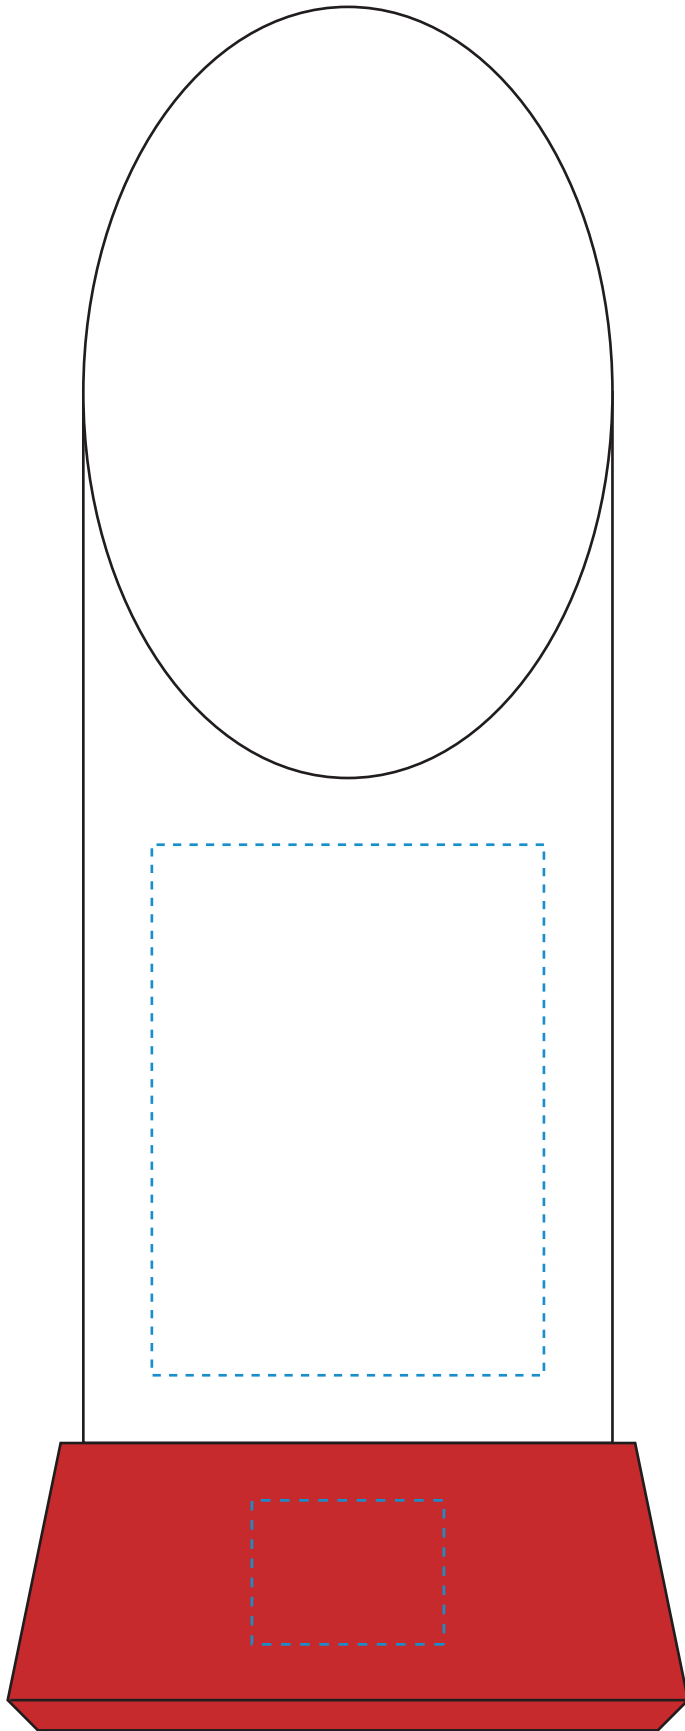

FRONT VIEW

TOP VIEW
(IMPRINT AREA)

Standard Etch For All Location: Front

7434 VINTON CYLINDER RUBY - 9"

Blue line represents the max image area.