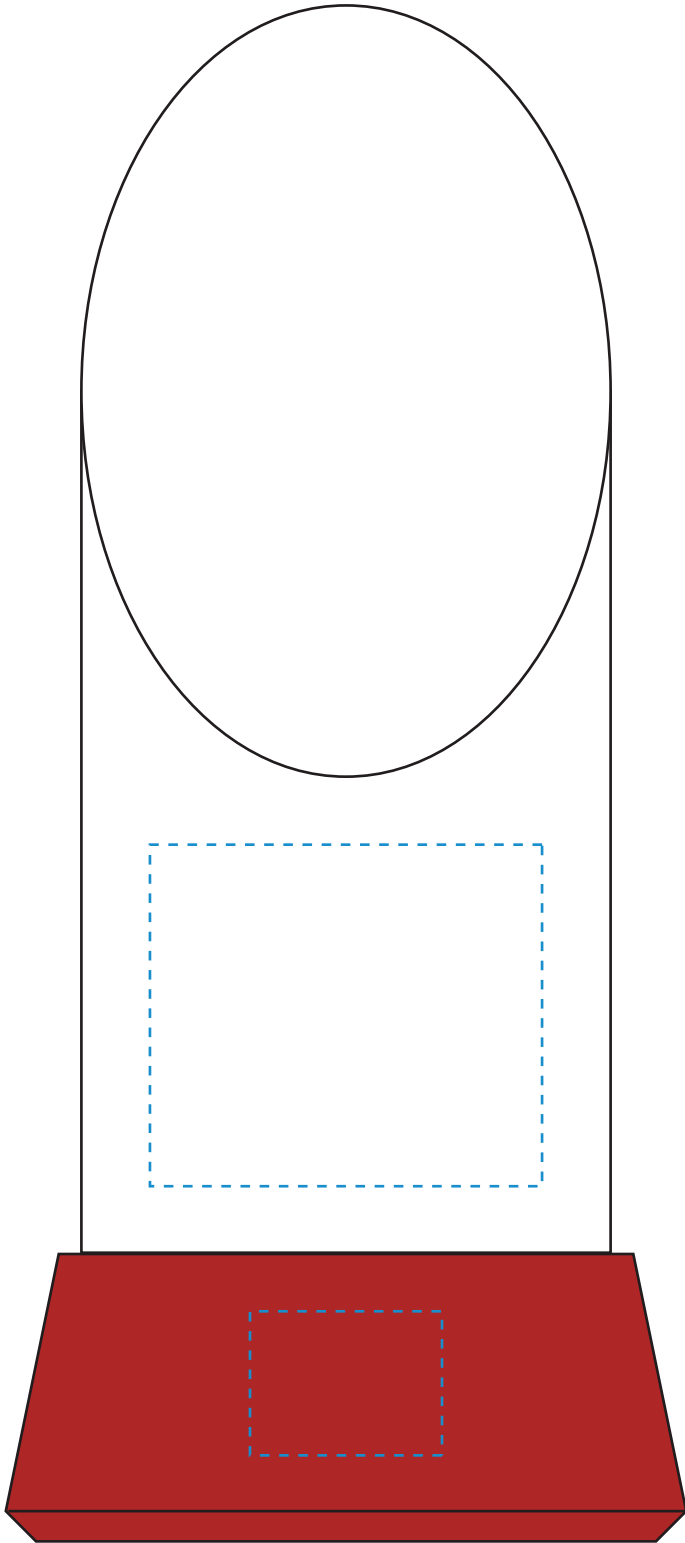

FRONT VIEW

TOP VIEW
(IMPRINT AREA)

Standard Etch For All Location: Front

7433 VINTON CYLINDER RUBY - 8"

Blue line represents the max image area.