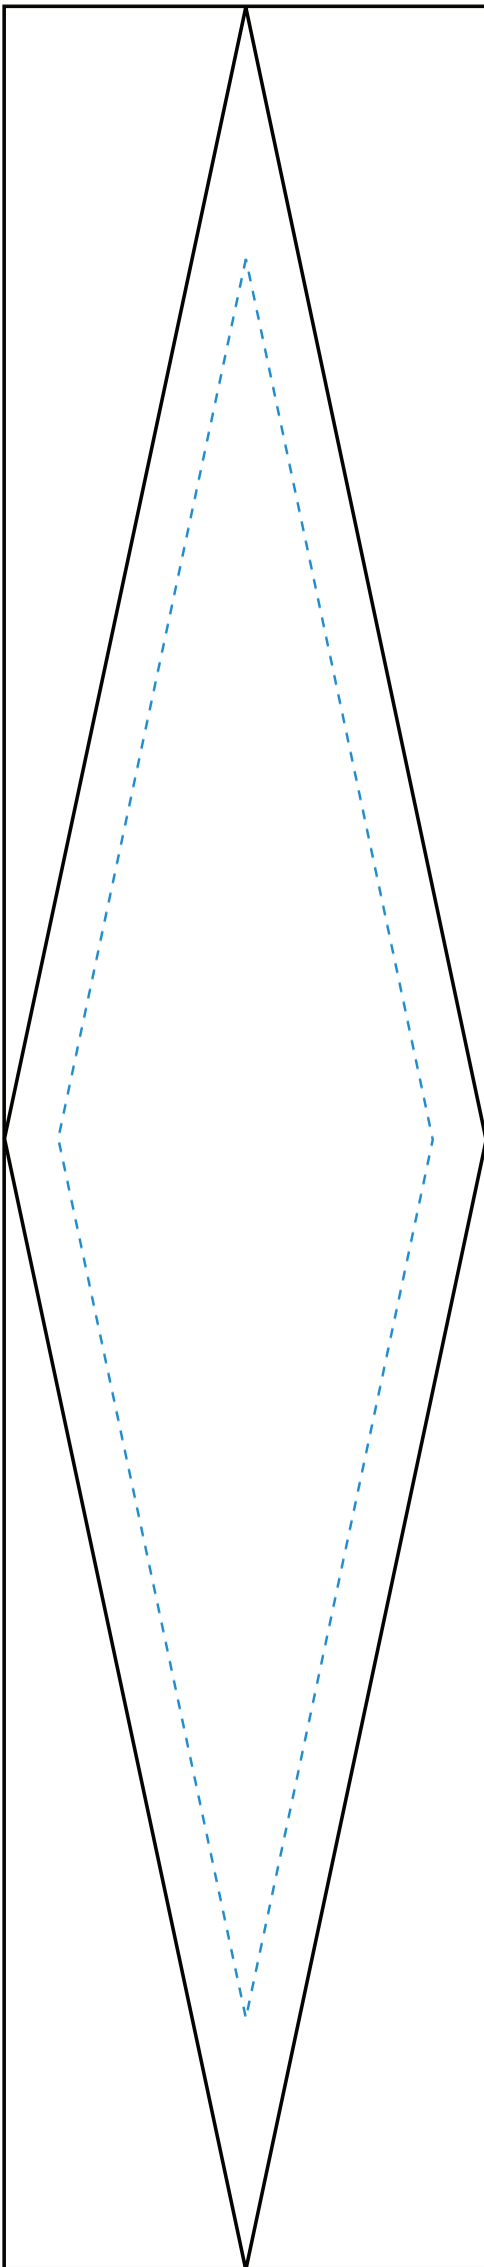

Standard Etch: Reverse

5790 VICTORY TOWER 12"  
Blue line represents the max image area.