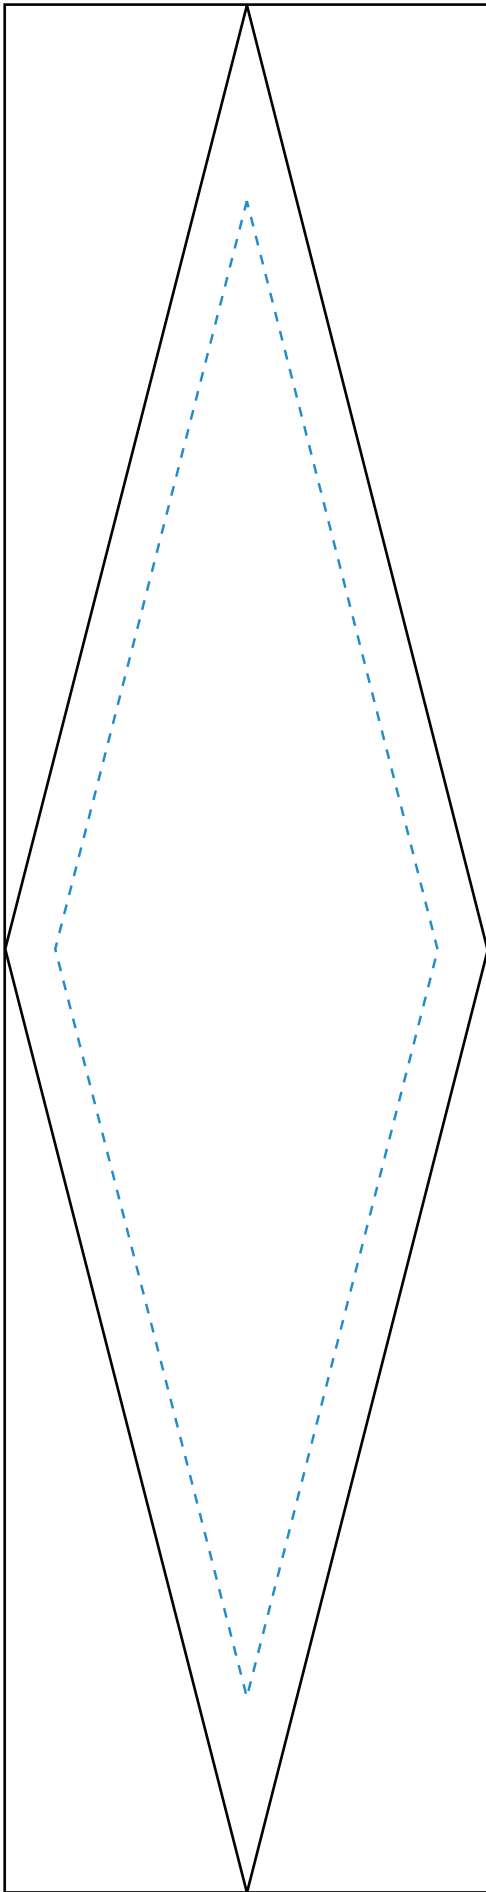

Standard Etch: Reverse

**5789 VICTORY TOWER 10"**

Blue line represents the max image area.