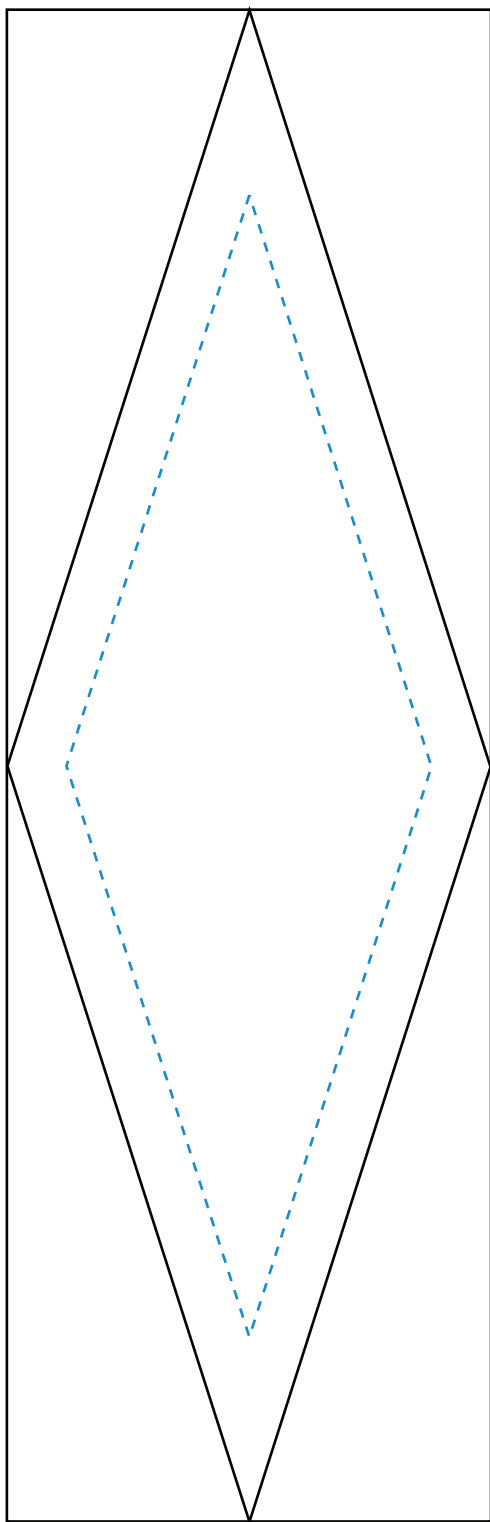

Standard Etch: Reverse

5788 VICTORY TOWER 8"

Blue line represents the max image area.