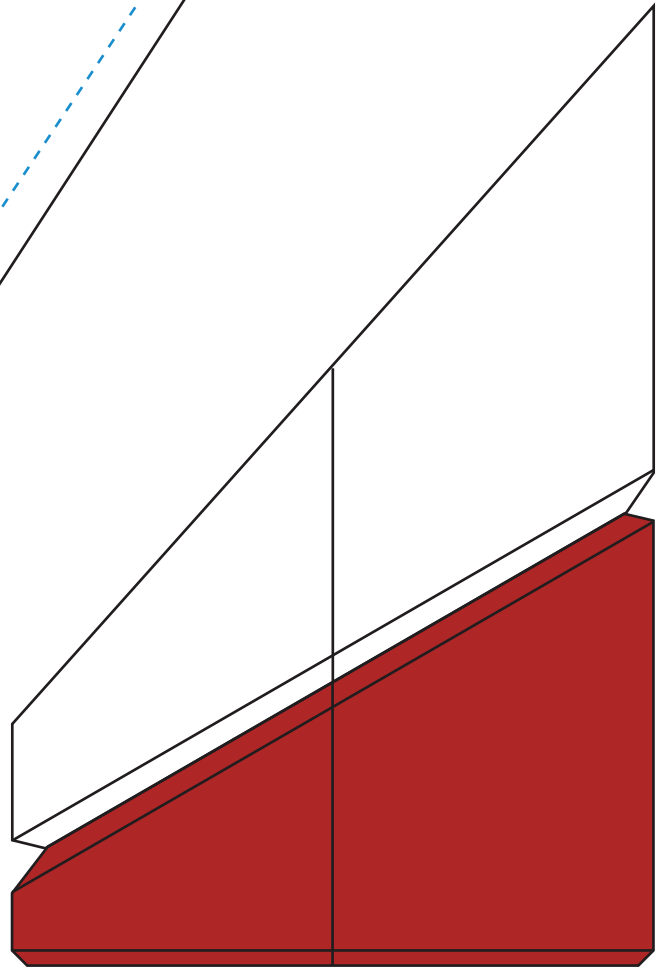

Standard Etch: Front

FRONT VIEW

7467 VICKSBURG RUBY AWARD 5"

Blue line represents the max image area.

SIDE VIEW