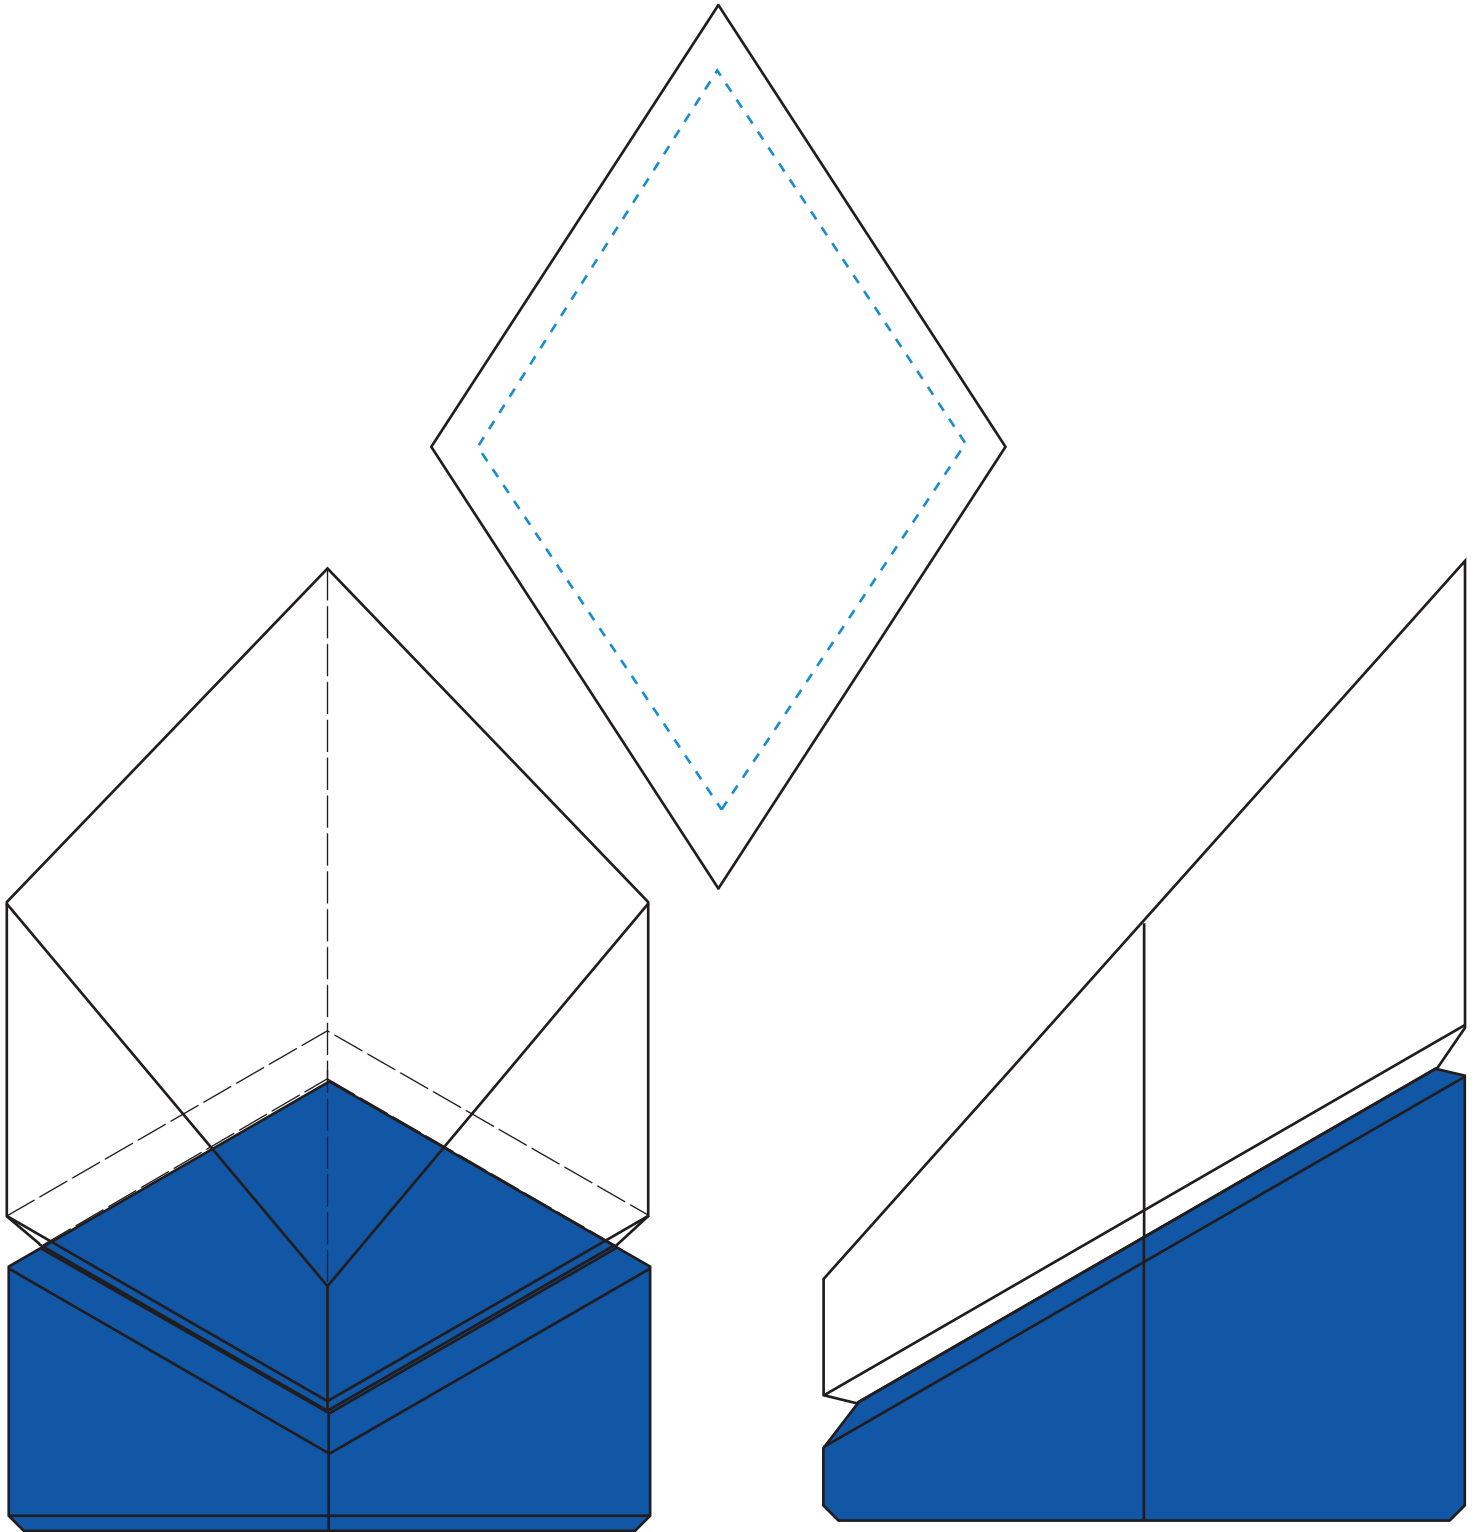

Standard Etch: Front

FRONT VIEW

6822 VICKSBURG INDIGO AWARD 5"

SIDE VIEW

Blue line represents the max image area.