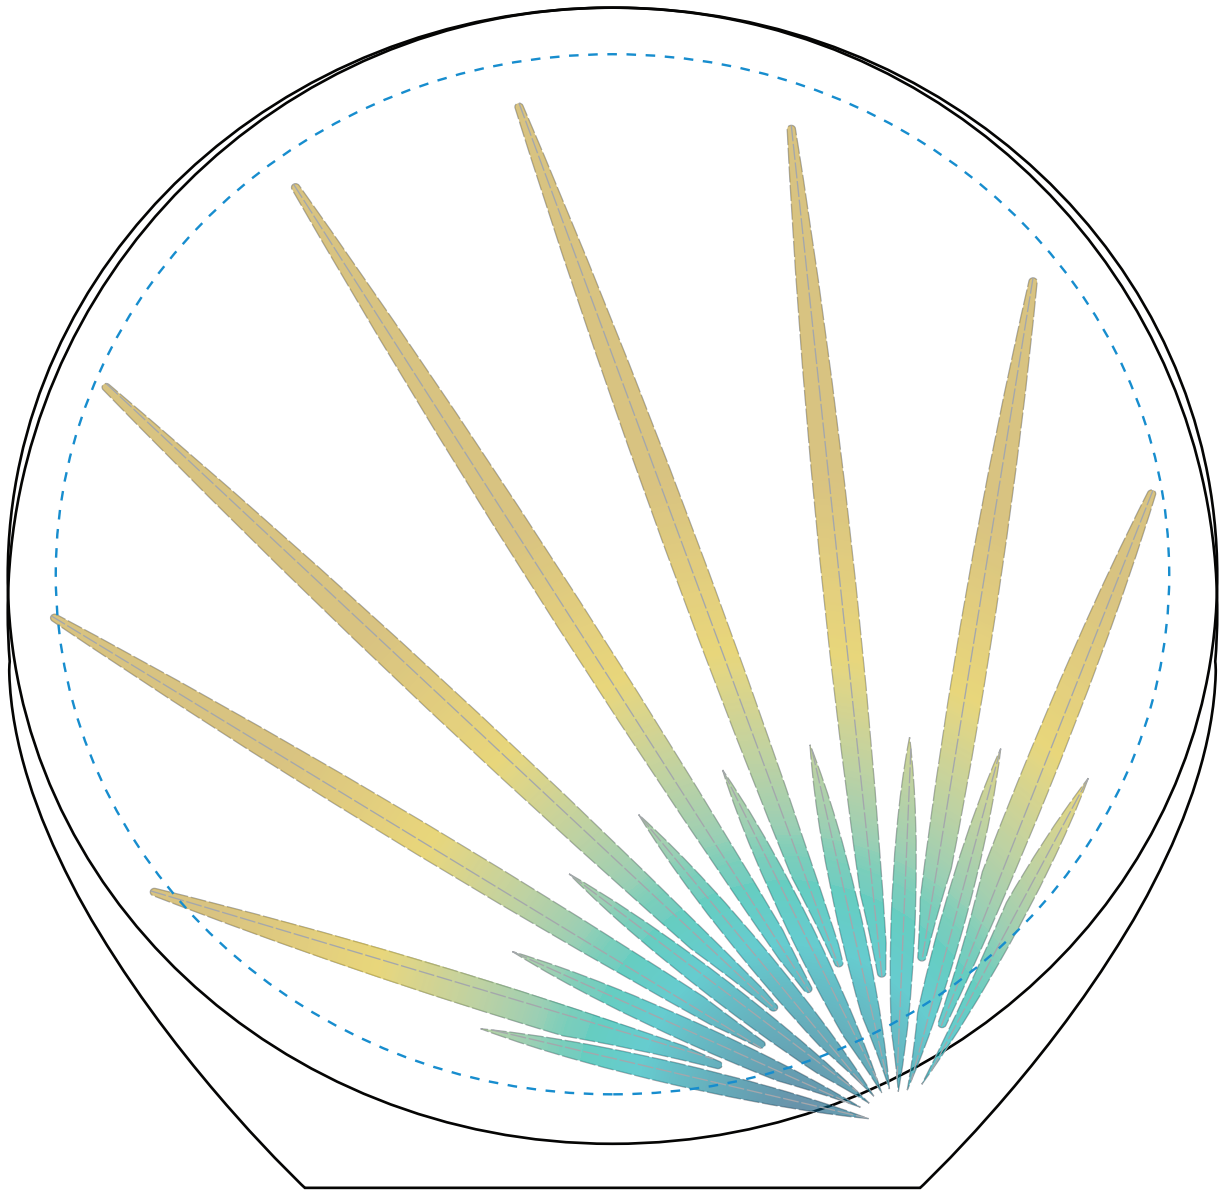

Standard Etch: Front

8341 VIBRANT CIRCLE - 6 INCH

Blue line represents the max image area.