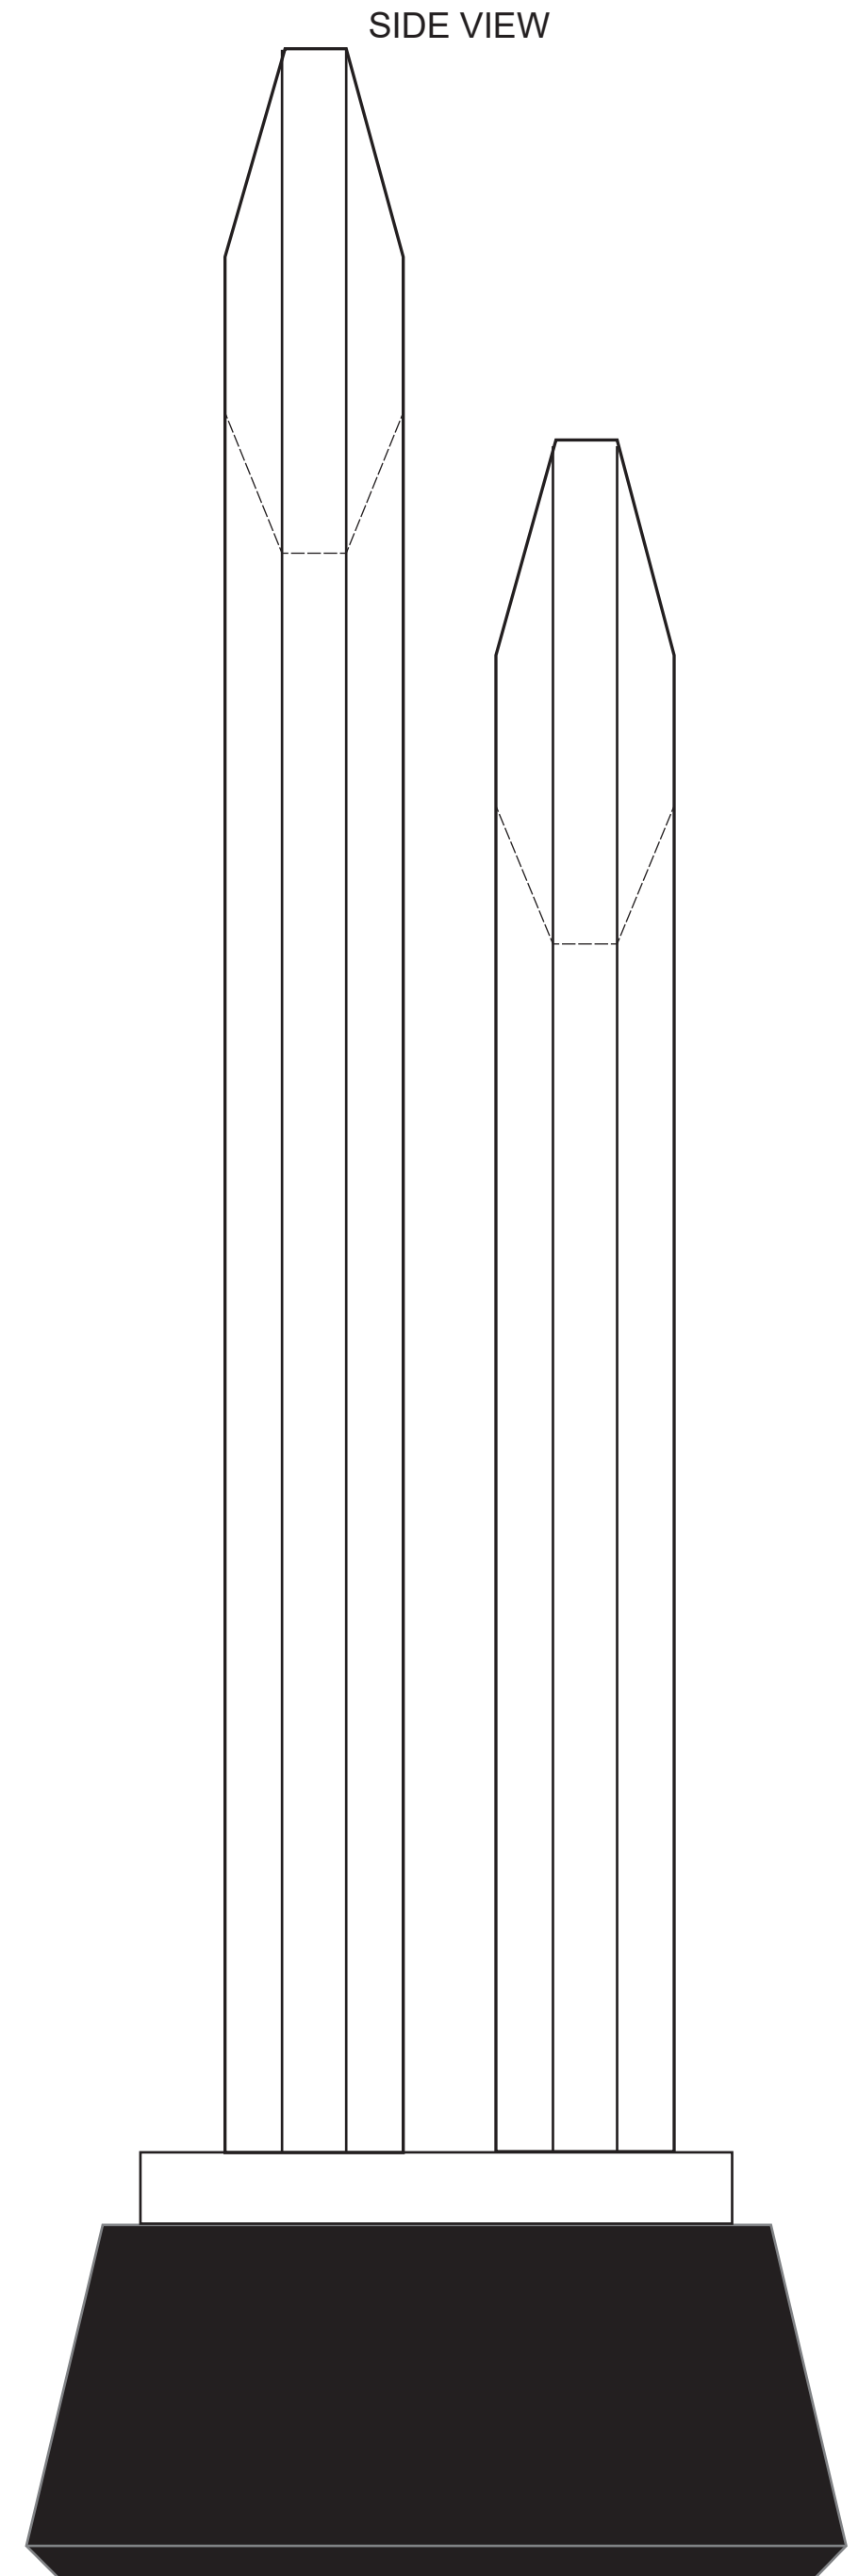

6195 VESTIGE AWARD - 14"
Blue line represents the max image area.

Standard Etch: Front

SIDE VIEW