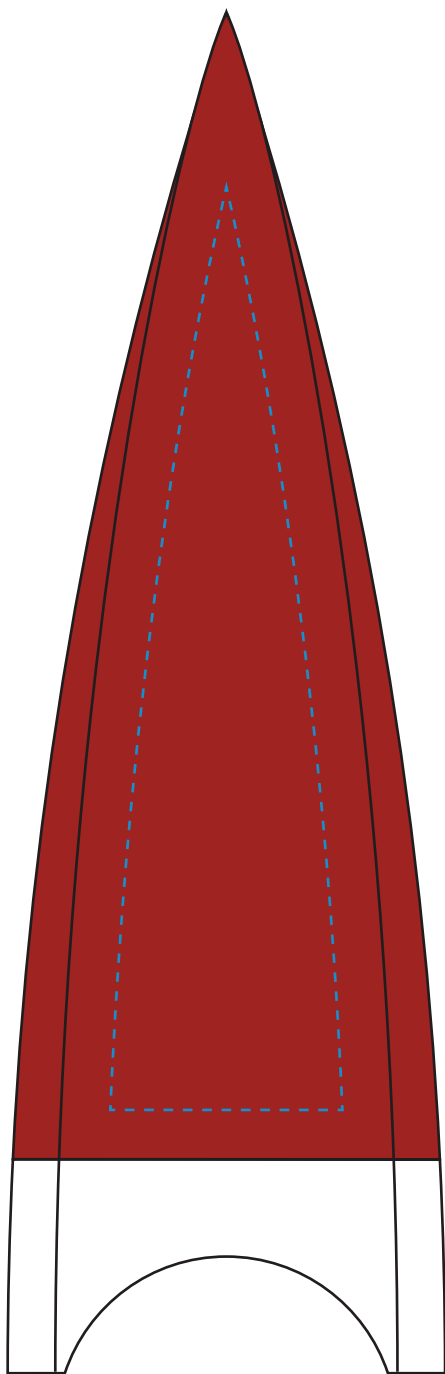

Standard Etch: Front

7437 VERTEX RUBY - 7"

Blue line represents the max image area.