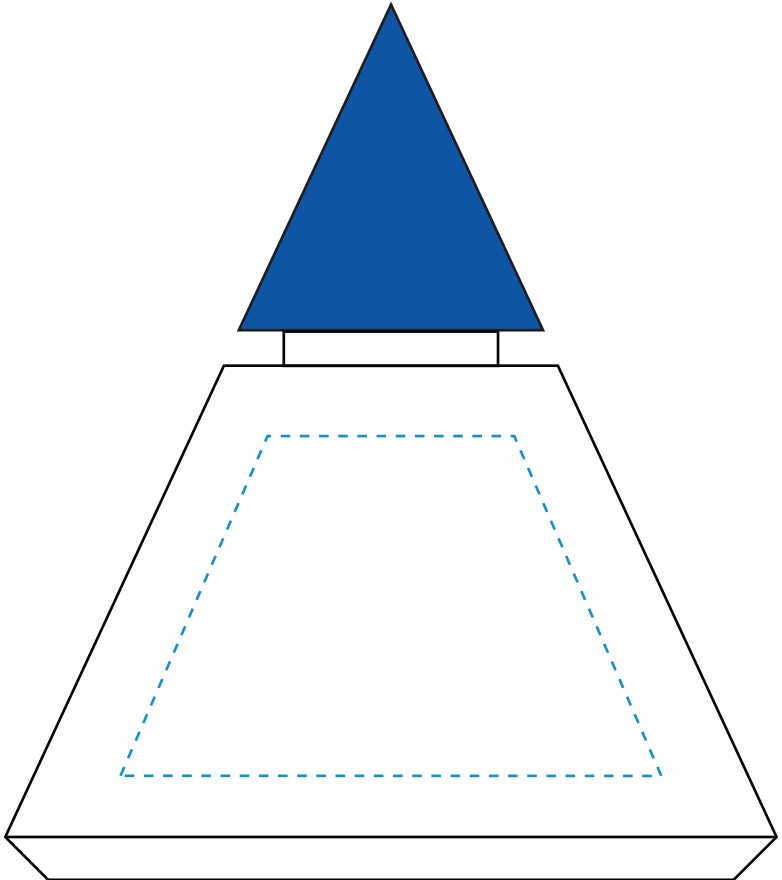

Standard Etch: Front

6819 VERNITA INDIGO PEAK 4-1/2"

Blue line represents the max image area.