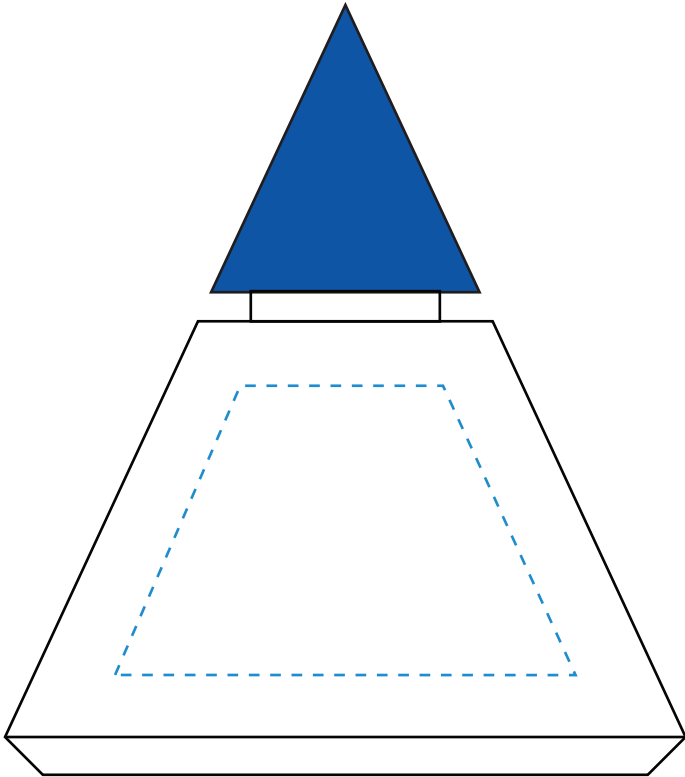

Standard Etch: Front

6818 VERNITA INDIGO PEAK 4"

Blue line represents the max image area.