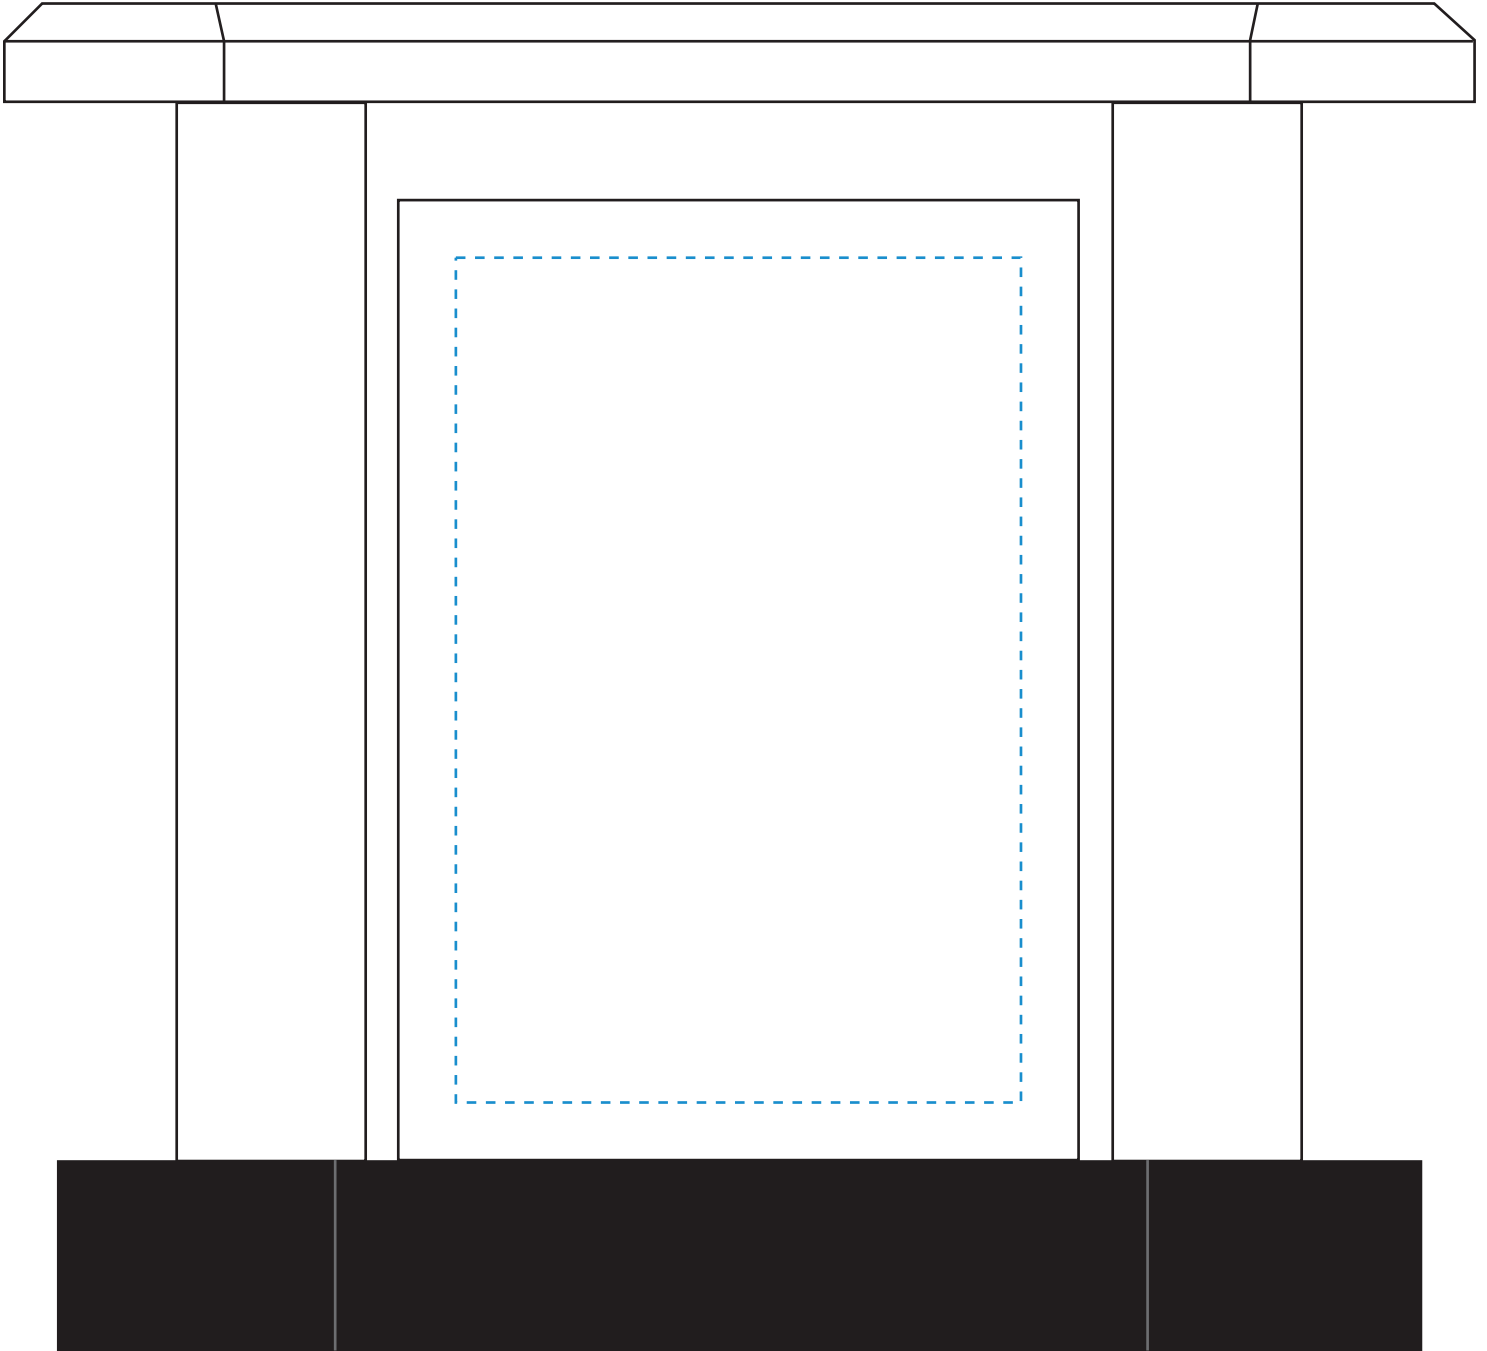

Standard Etch: Reverse

6910 VANESSA AWARD - 7"

Blue line represents the max image area.