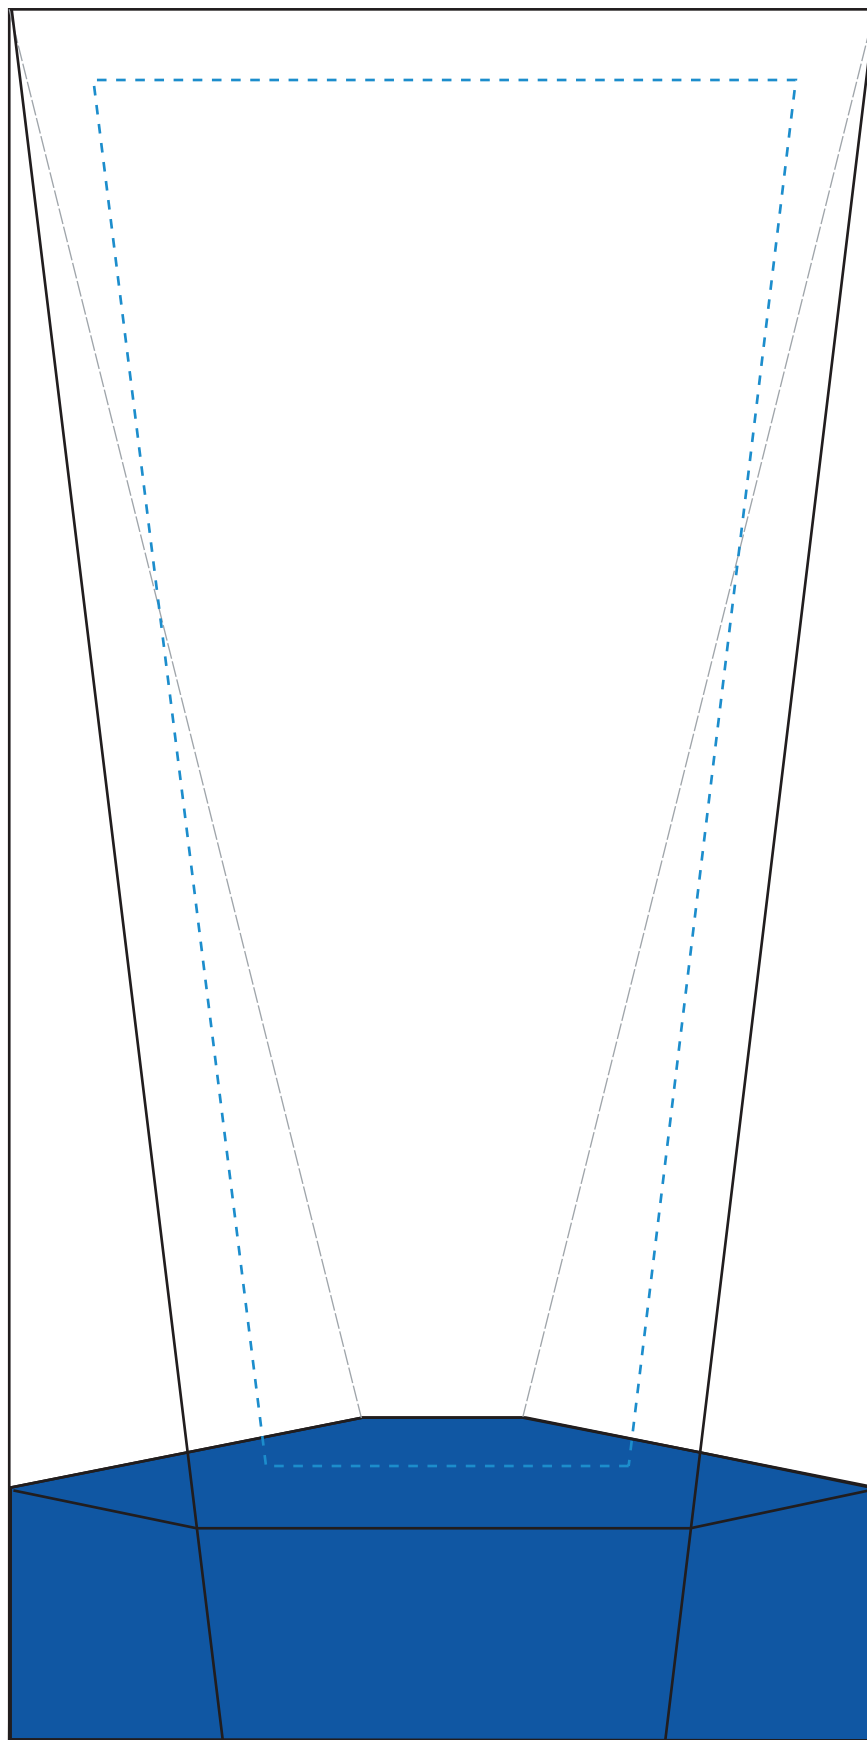

Standard Etch: Front

6831 VALERA INDIGO AWARD - 9"

Blue line represents the max image area.