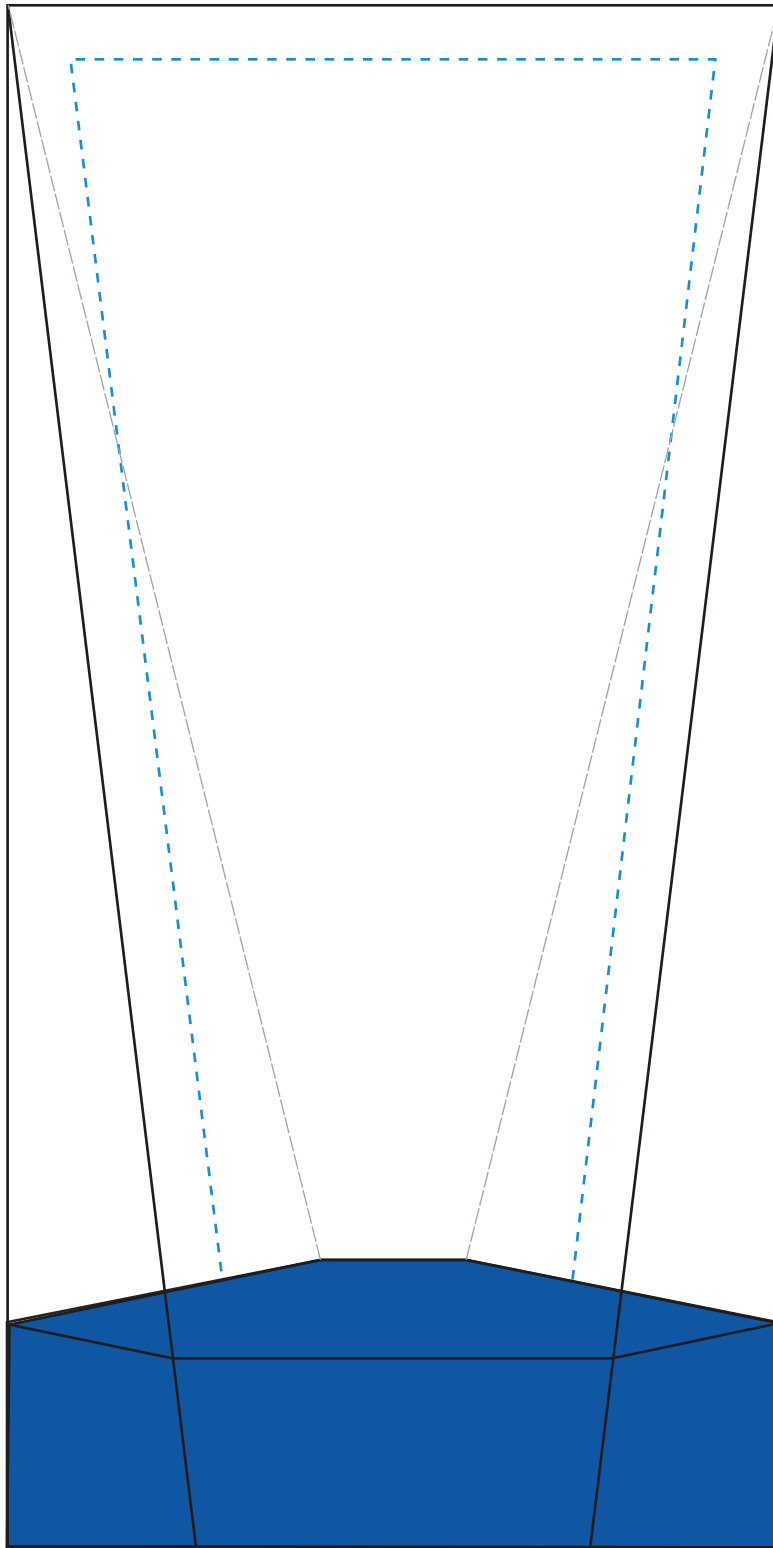

Standard Etch: Front

6830 VALERA INDIGO AWARD - 8"

Blue line represents the max image area.