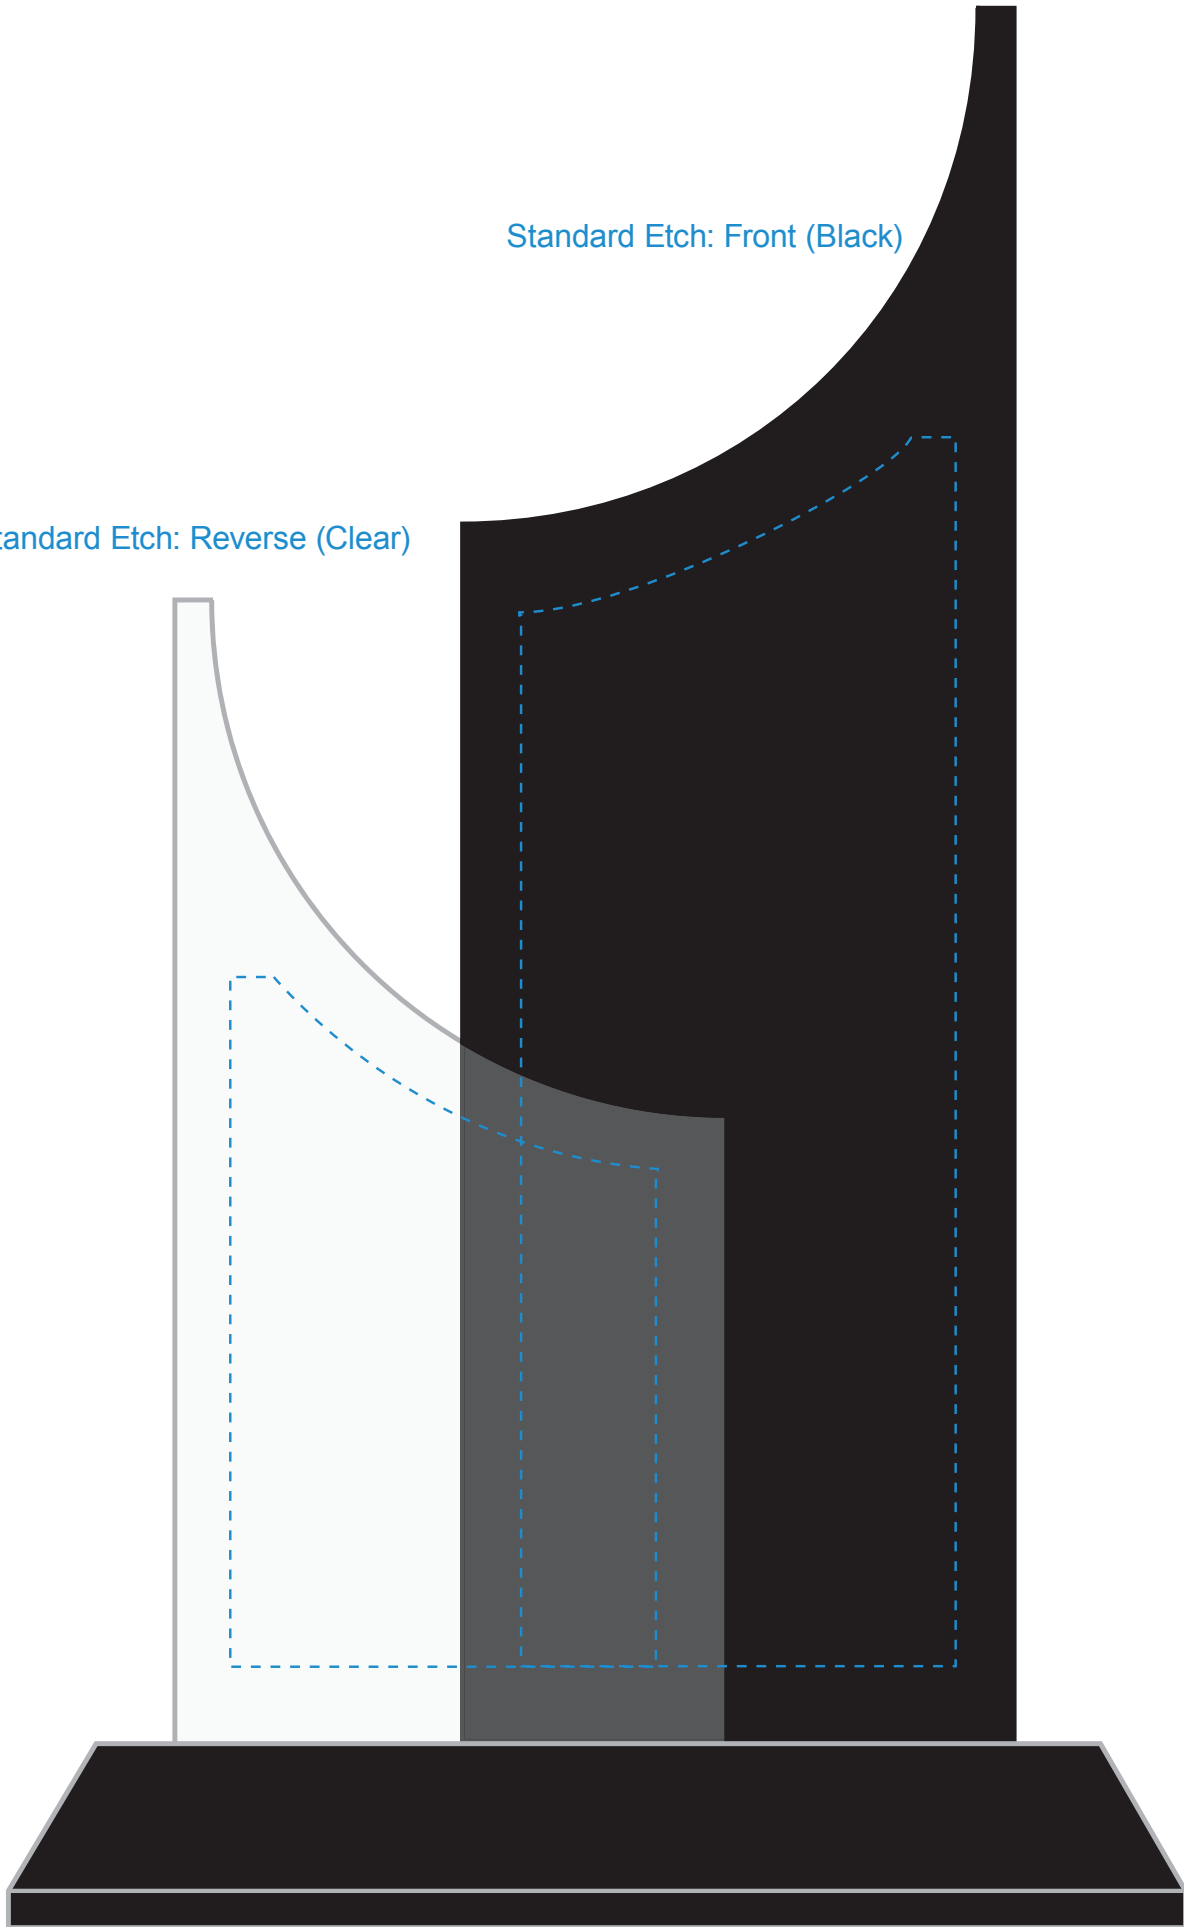

Standard Etch: Front (Black)

Standard Etch: Reverse (Clear)

6066 TUXEDO AWARD™ AVALON 10"

Blue line represents the max image area.