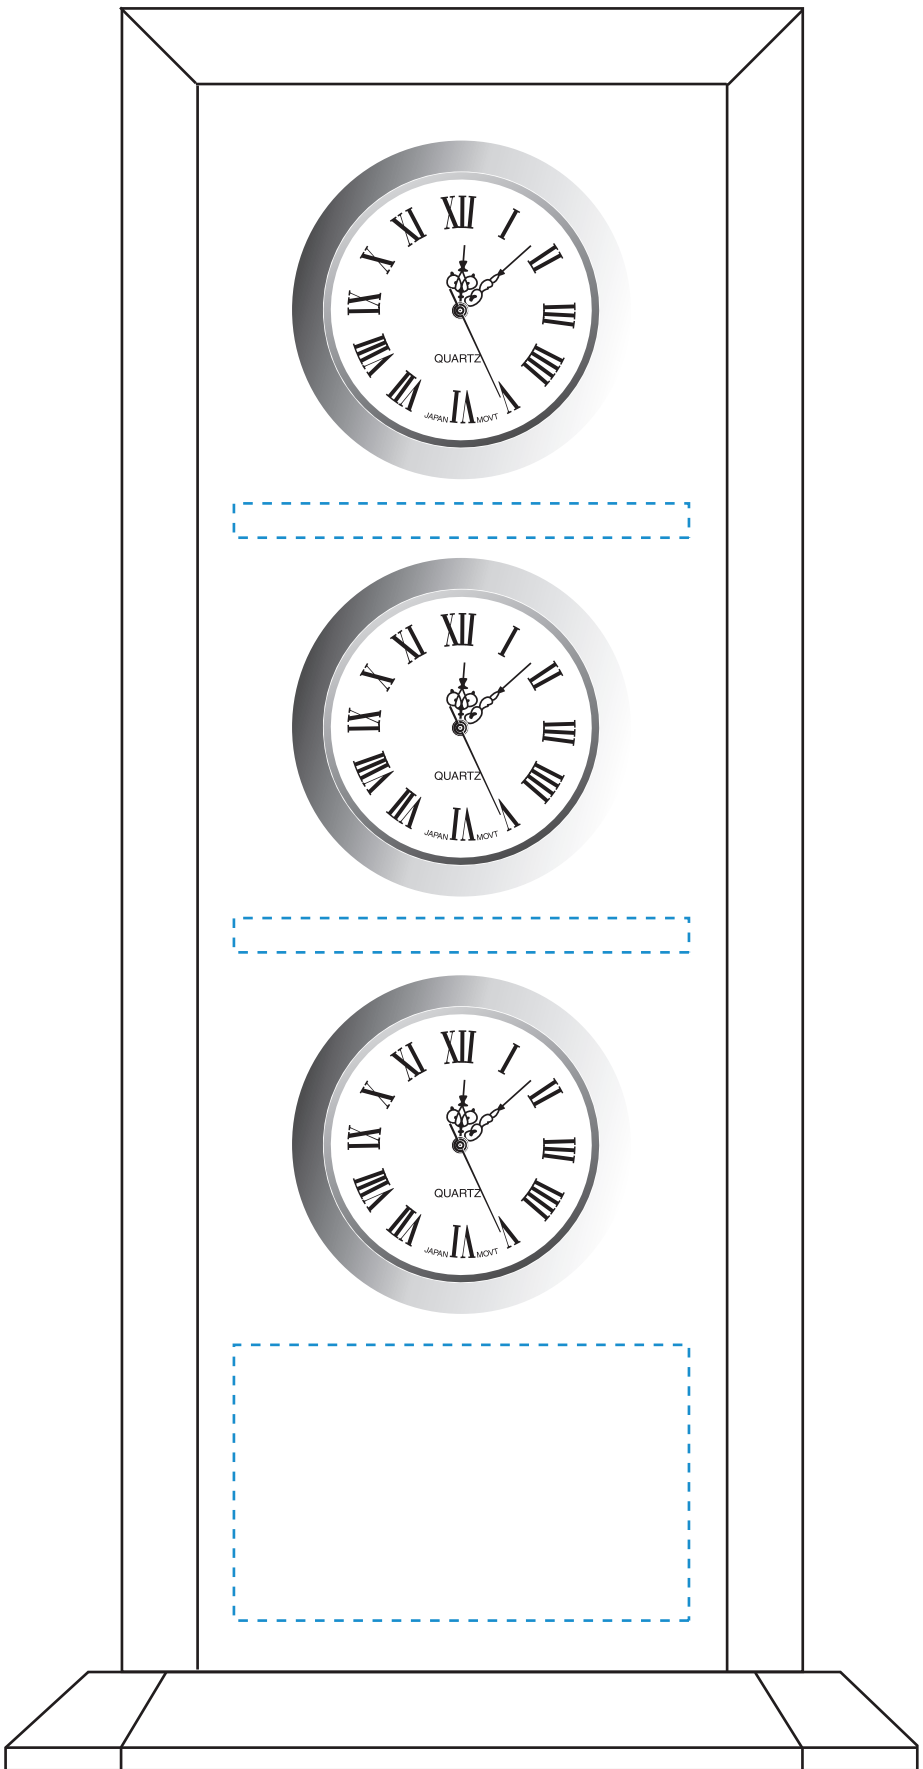

Standard Etch: Front

5805 TRILOGY CLOCK 9"
Blue line represents the max image area.