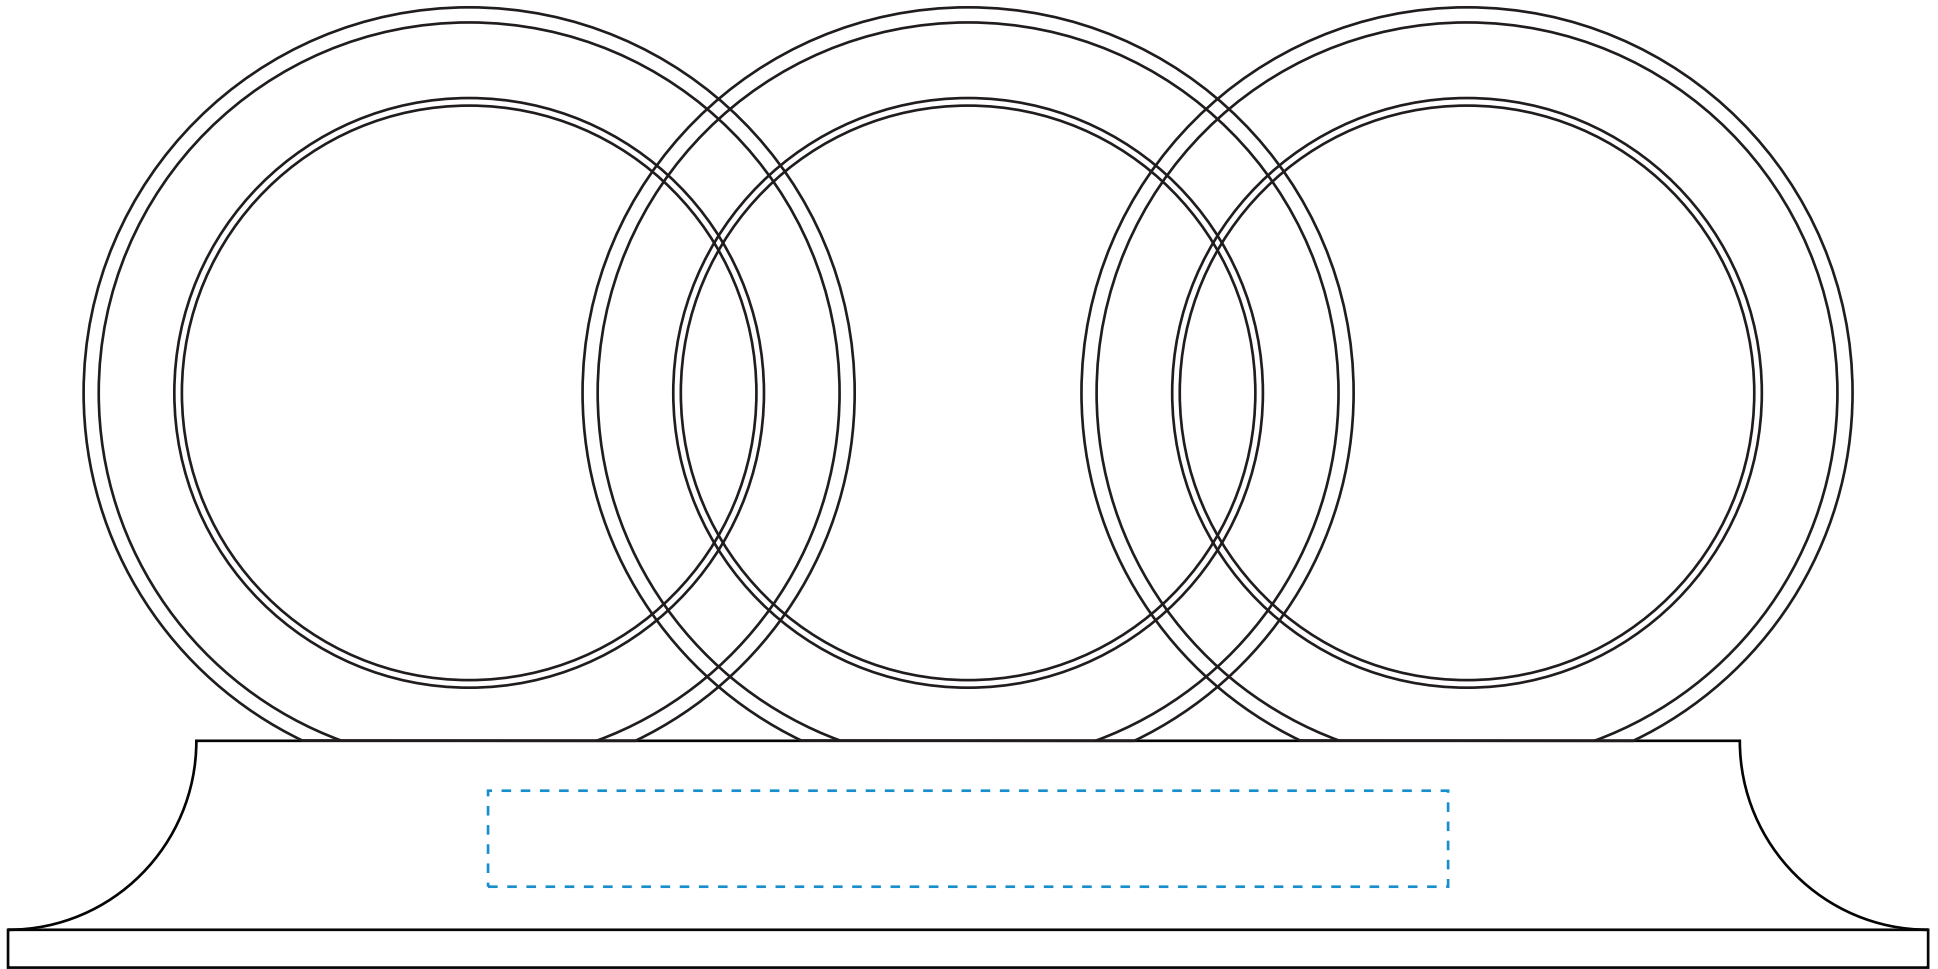

Standard Etch: Front

6761 TRIDENT AWARD - 5"

Blue line represents the max image area.