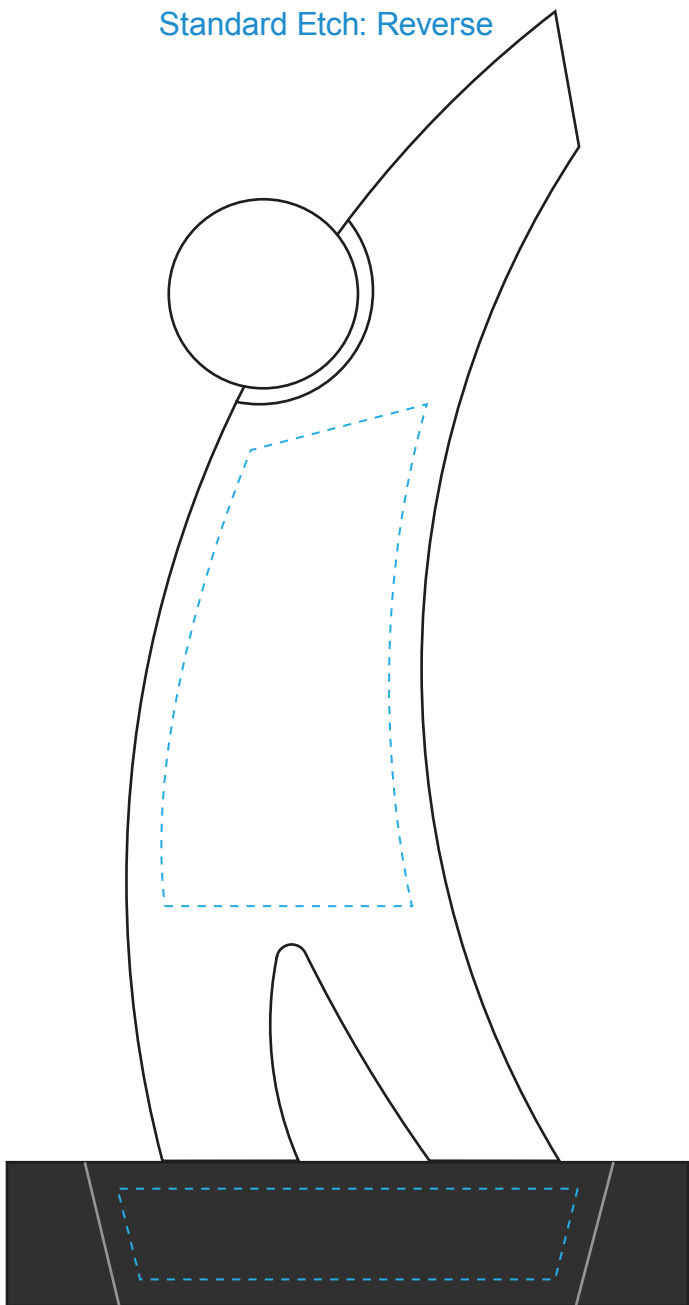

Standard Etch: Reverse

4106 TEAMWORK FIGURE - 6.5"

Standard Etch: Front

Blue line represents the max image area.