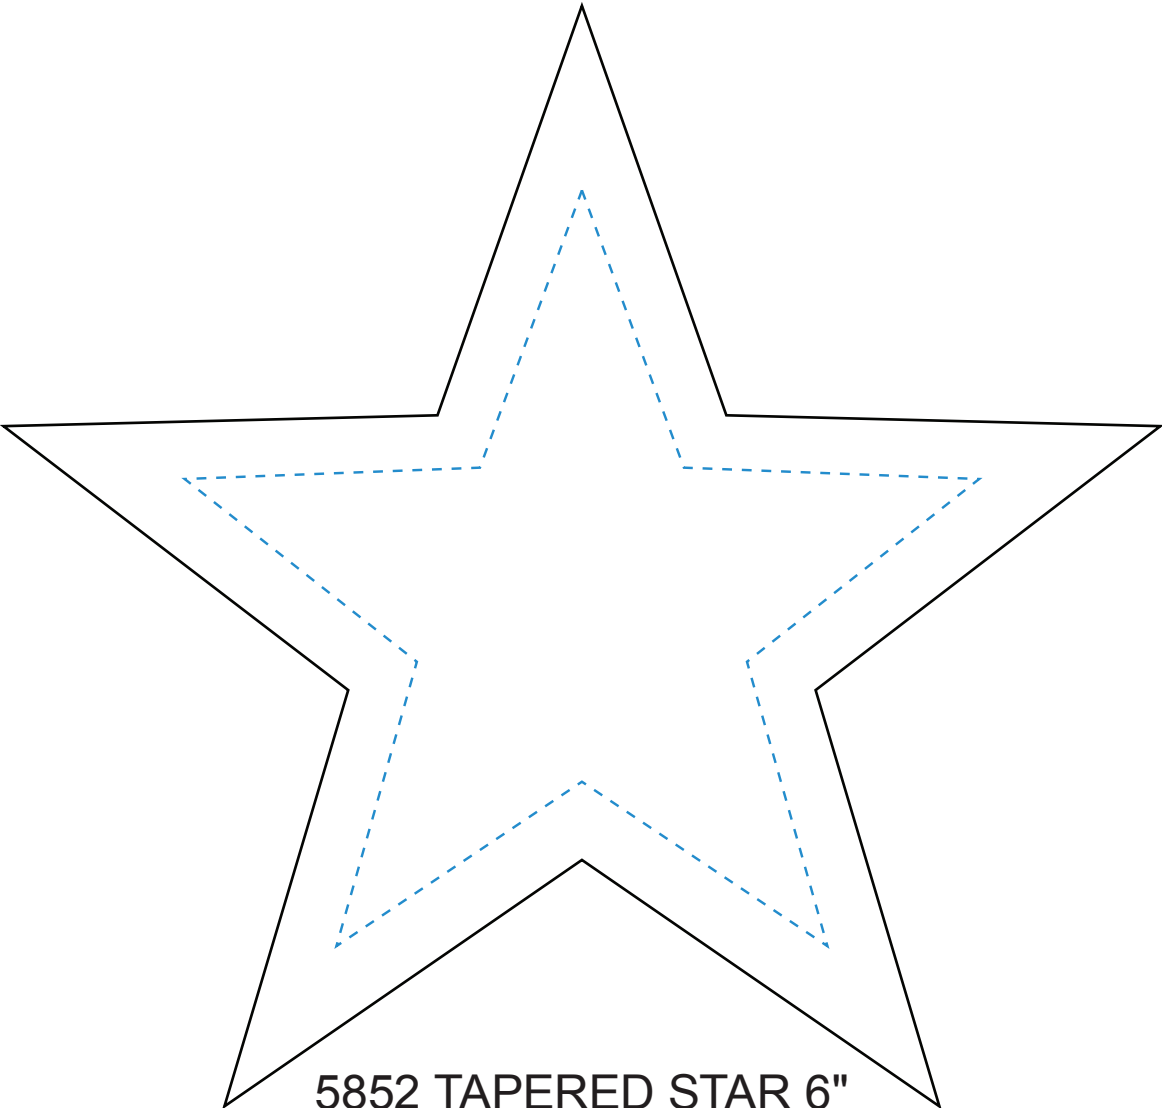

Standard Etch: Reverse

5852 TAPERED STAR 6"

Blue line represents the max image area.