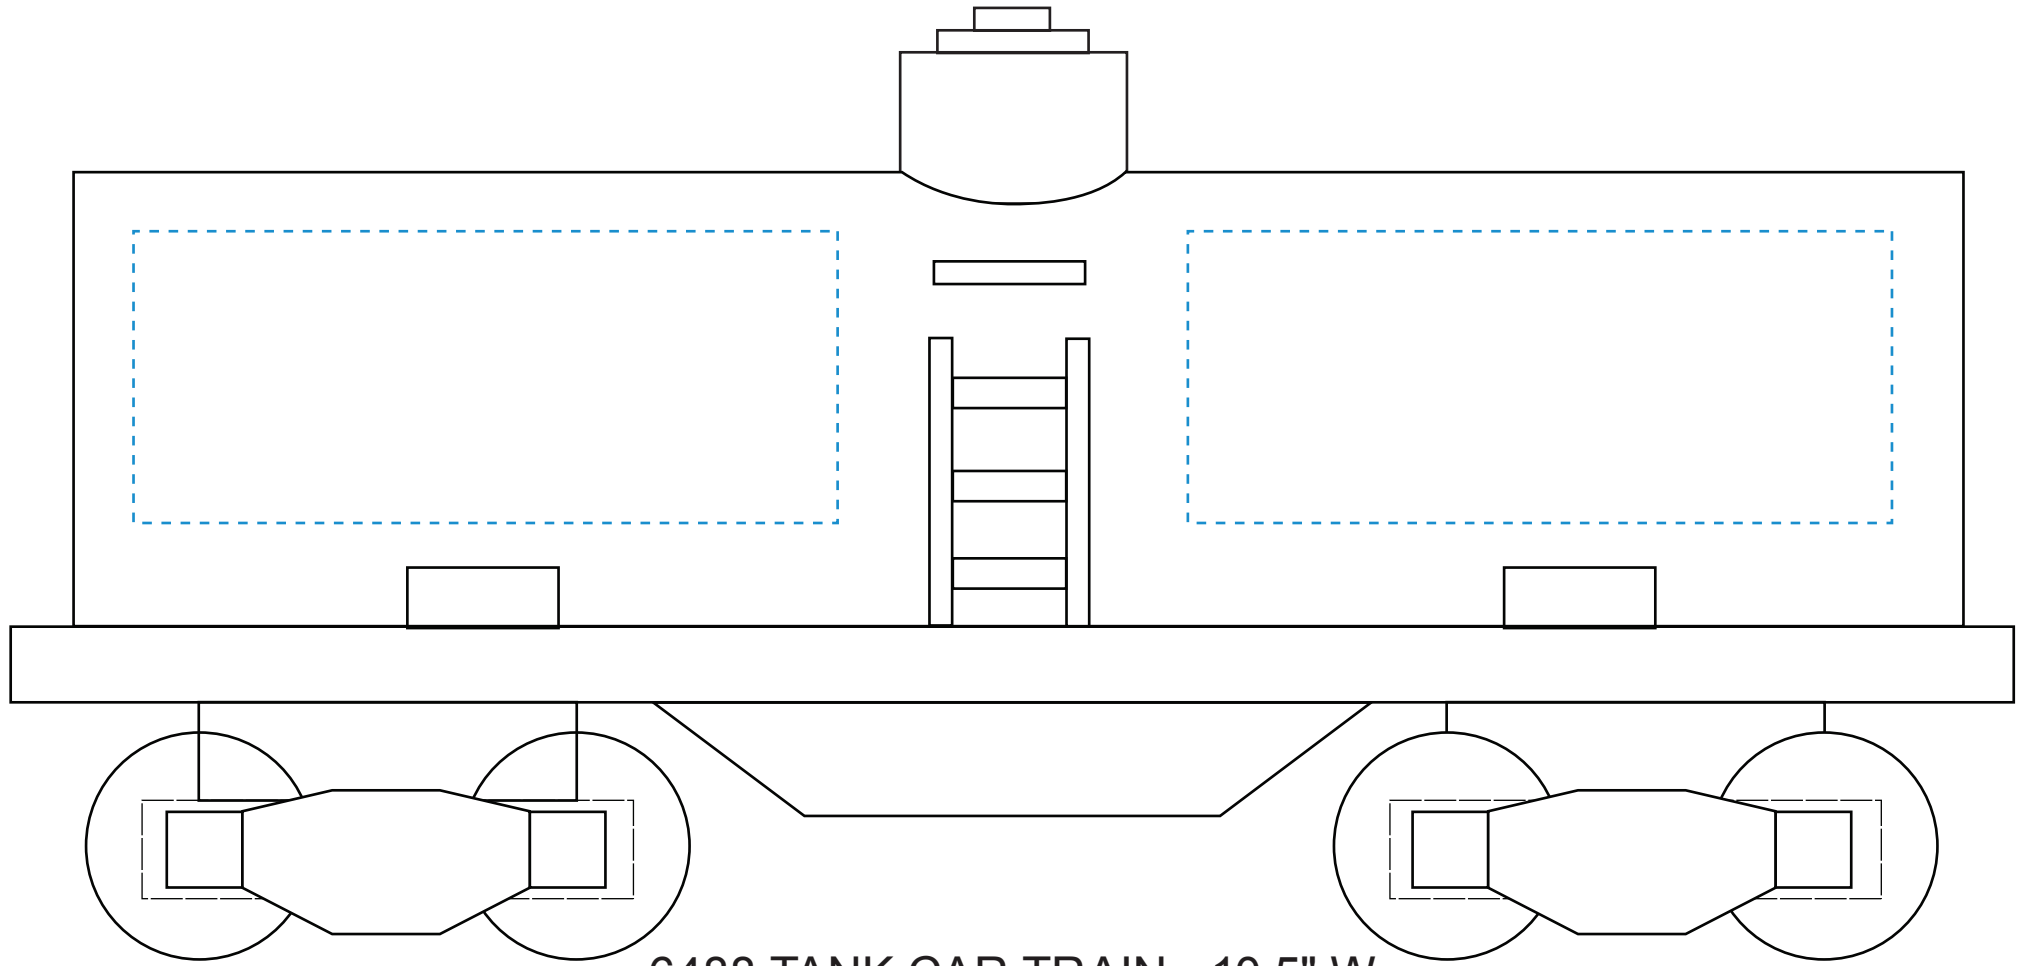

Standard Etch: Reverse

6488 TANK CAR TRAIN - 10.5" W

Blue line represents the max image area.