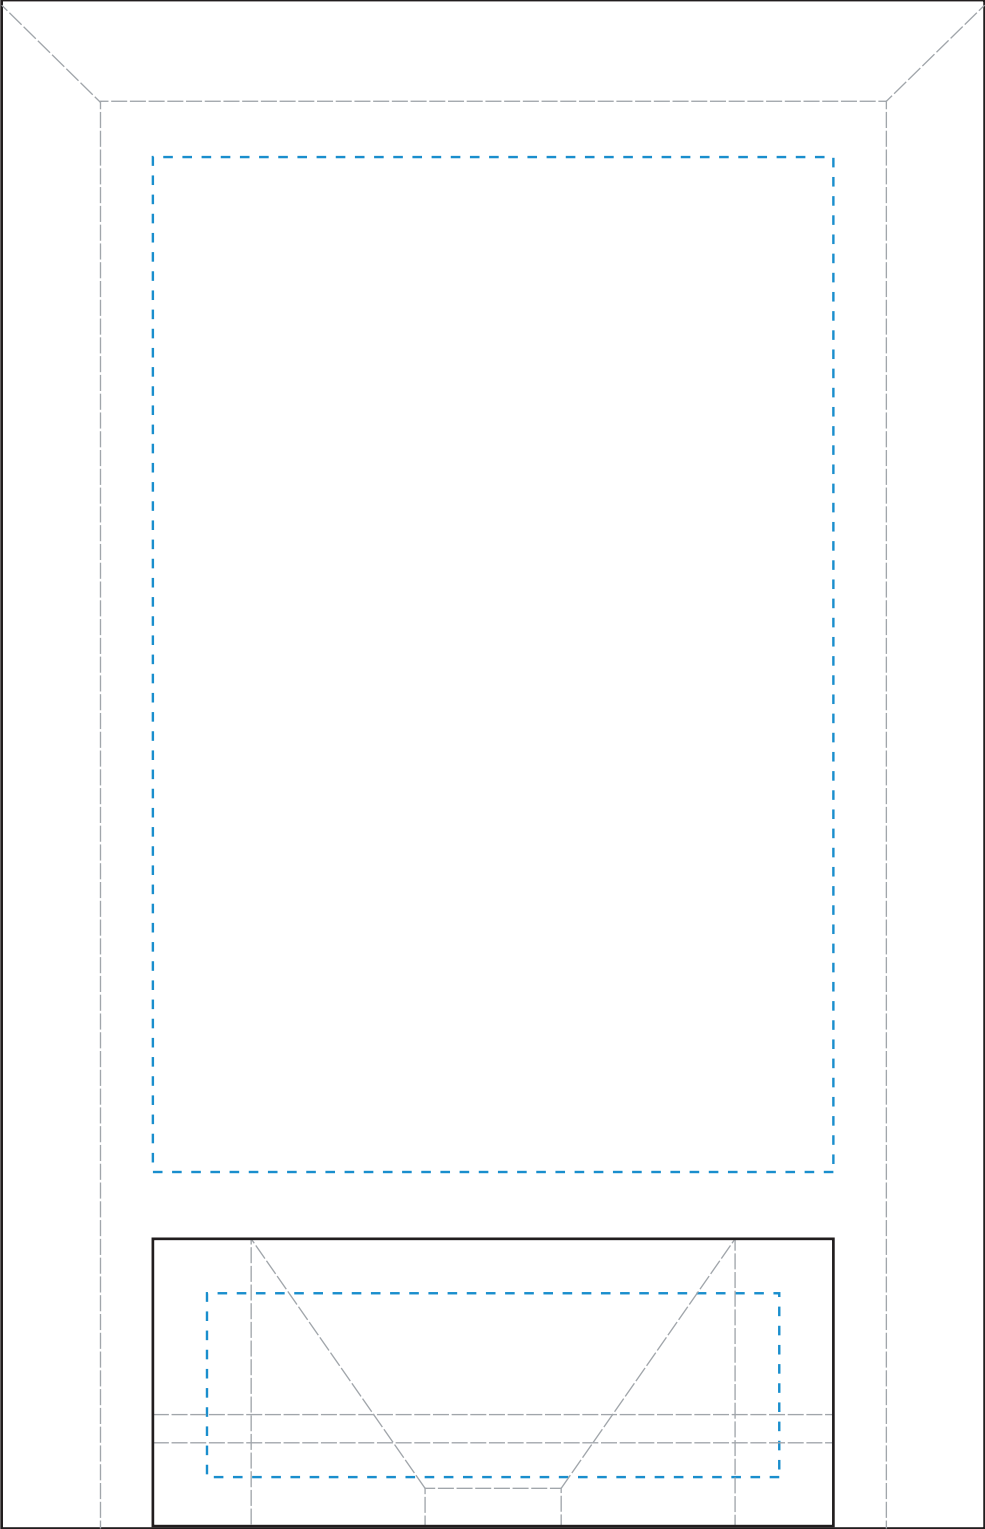

**SHOWN WITH A TABLET**

**4491 TABLET HOLDER - 8"**

Standard Etch: Front

Blue line represents the max image area.

Etch: Reverse

**4491 TABLET HOLDER - 8"**

Standard Etch: Front

Blue line represents the max image area.