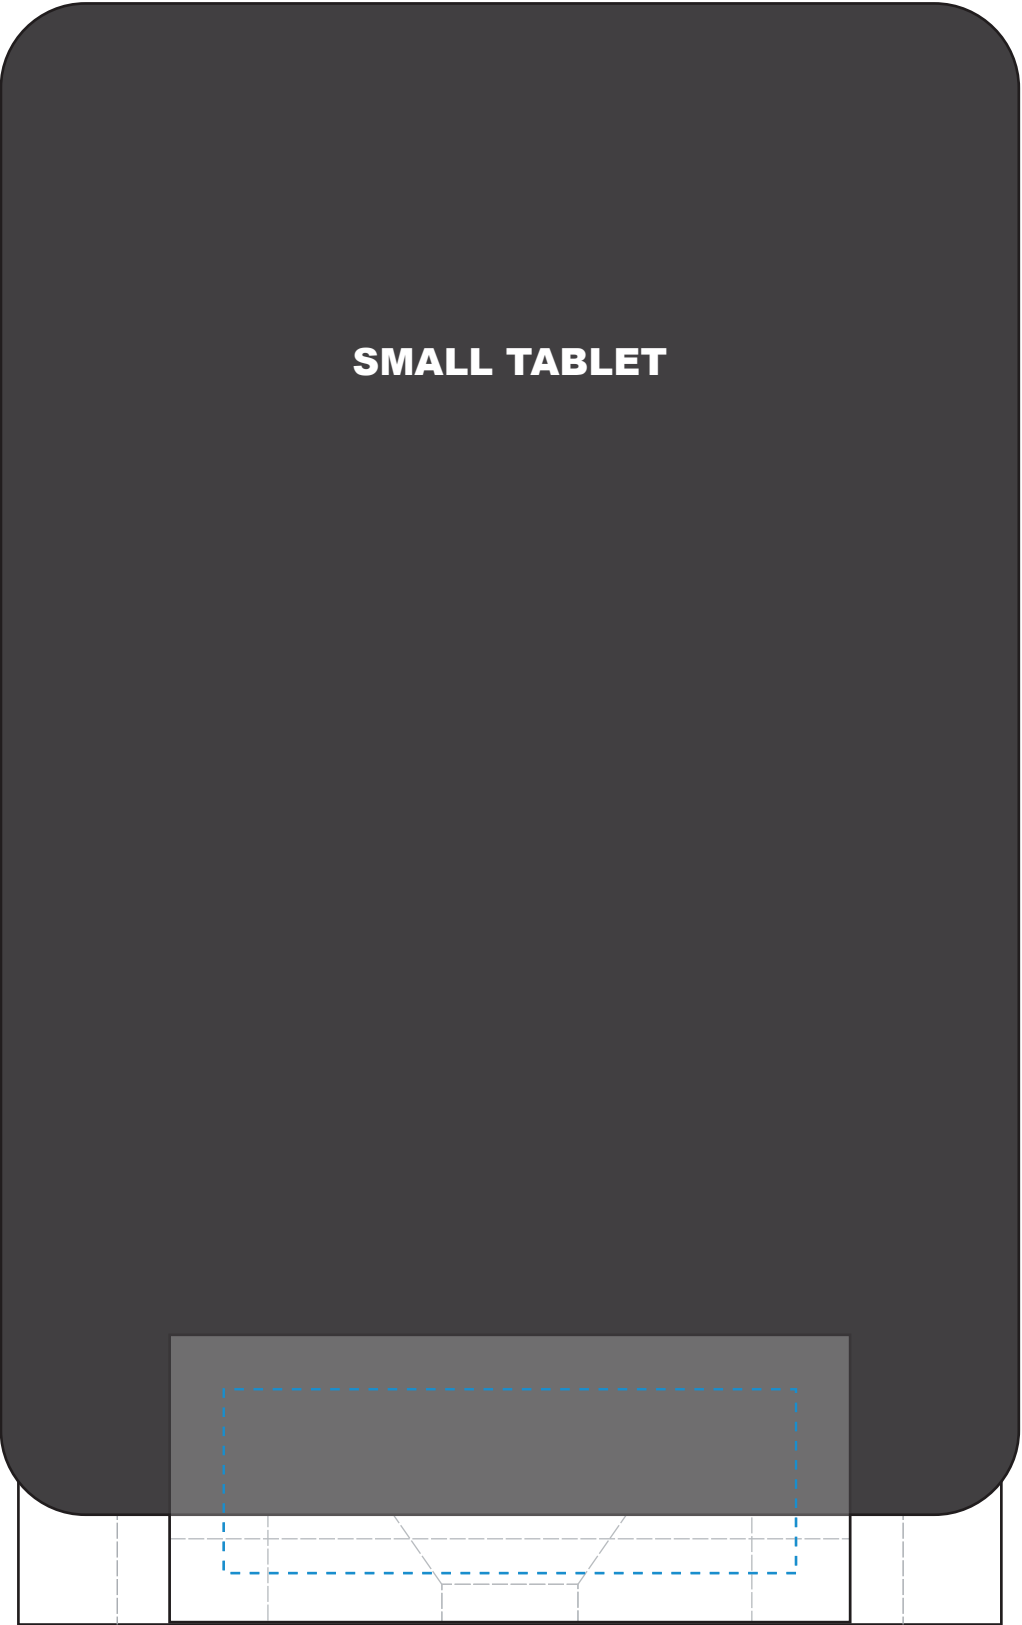

**SHOWN WITH A TABLET**

**4491 TABLET HOLDER - 8"**

Standard Etch: Front

Blue line represents the max image area.

Etch: Reverse

**4491 TABLET HOLDER - 8"**

Standard Etch: Front

Blue line represents the max image area.