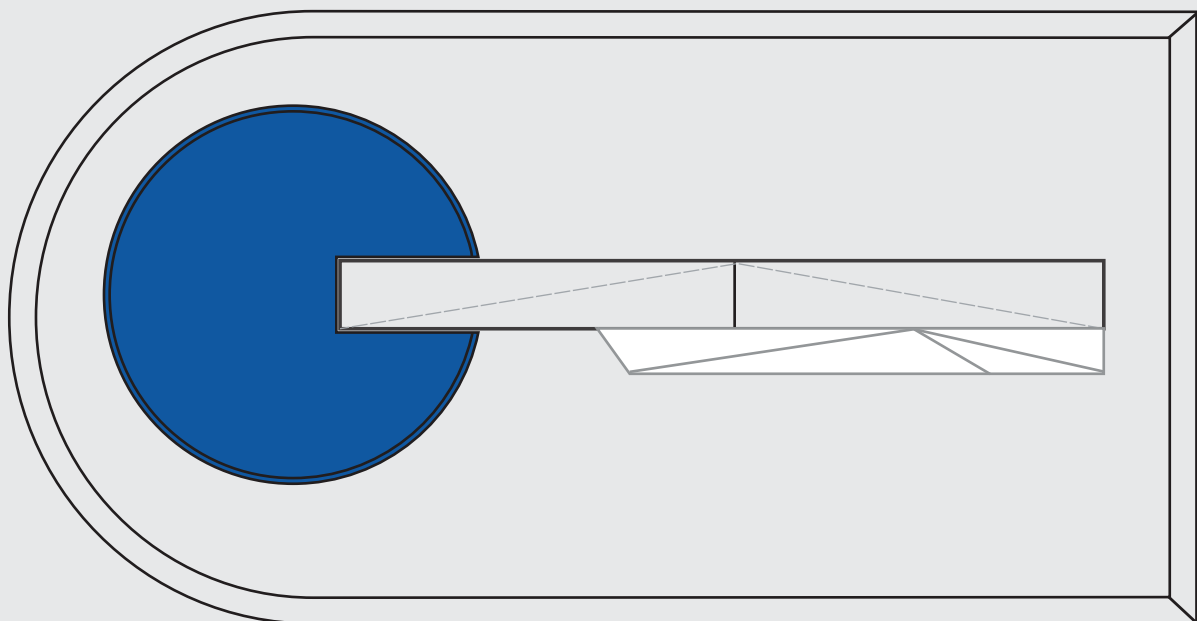

TOP VIEW

FRONT VIEW
Standard Etch: Reverse

Standard Etch: Front

6212 BLUE ROUND BLOCK

6214 SUPERIOR GOAL-SETTER - 9.5"

Blue line represents the max image area.