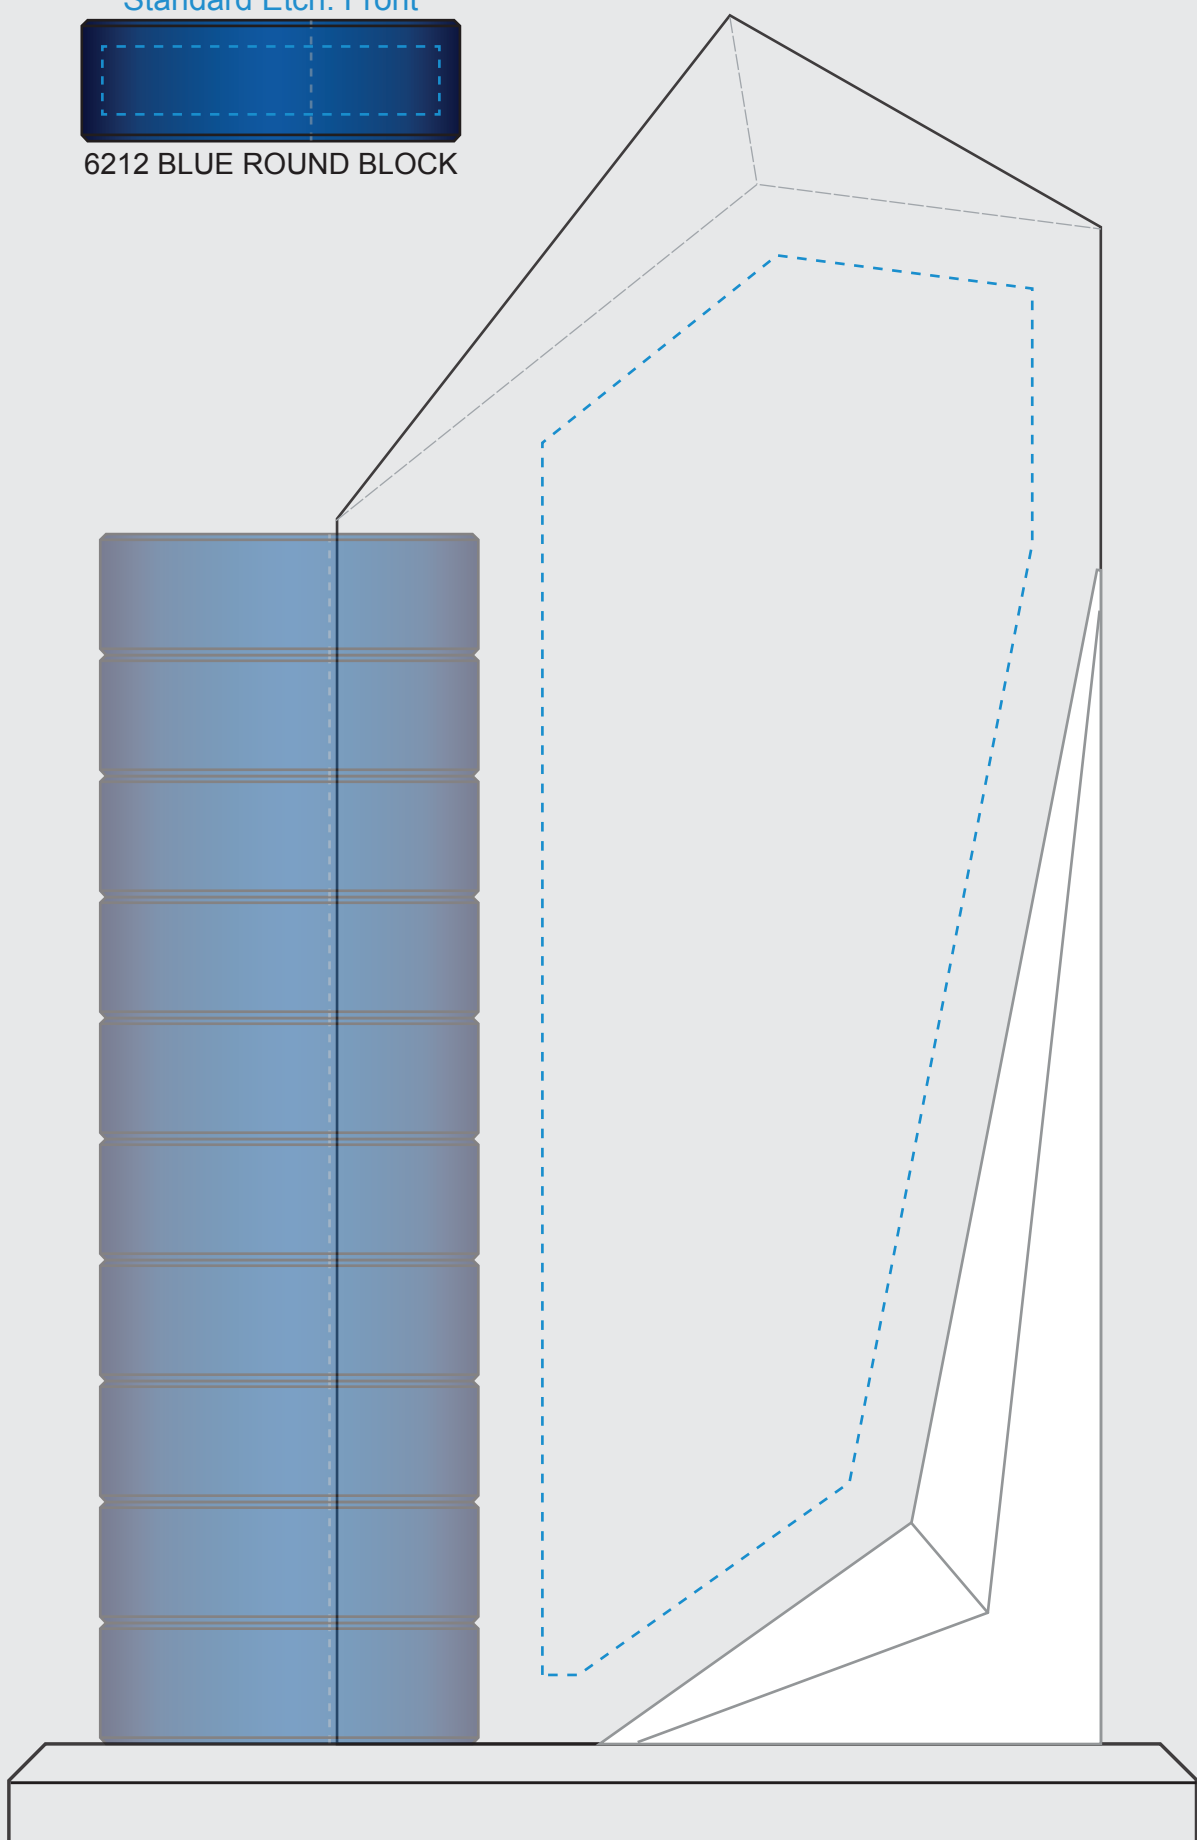

TOP VIEW

FRONT VIEW
Standard Etch: Reverse

Standard Etch: Front

6212 BLUE ROUND BLOCK

6214 SUPERIOR GOAL-SETTER - 9.5"

Blue line represents the max image area.