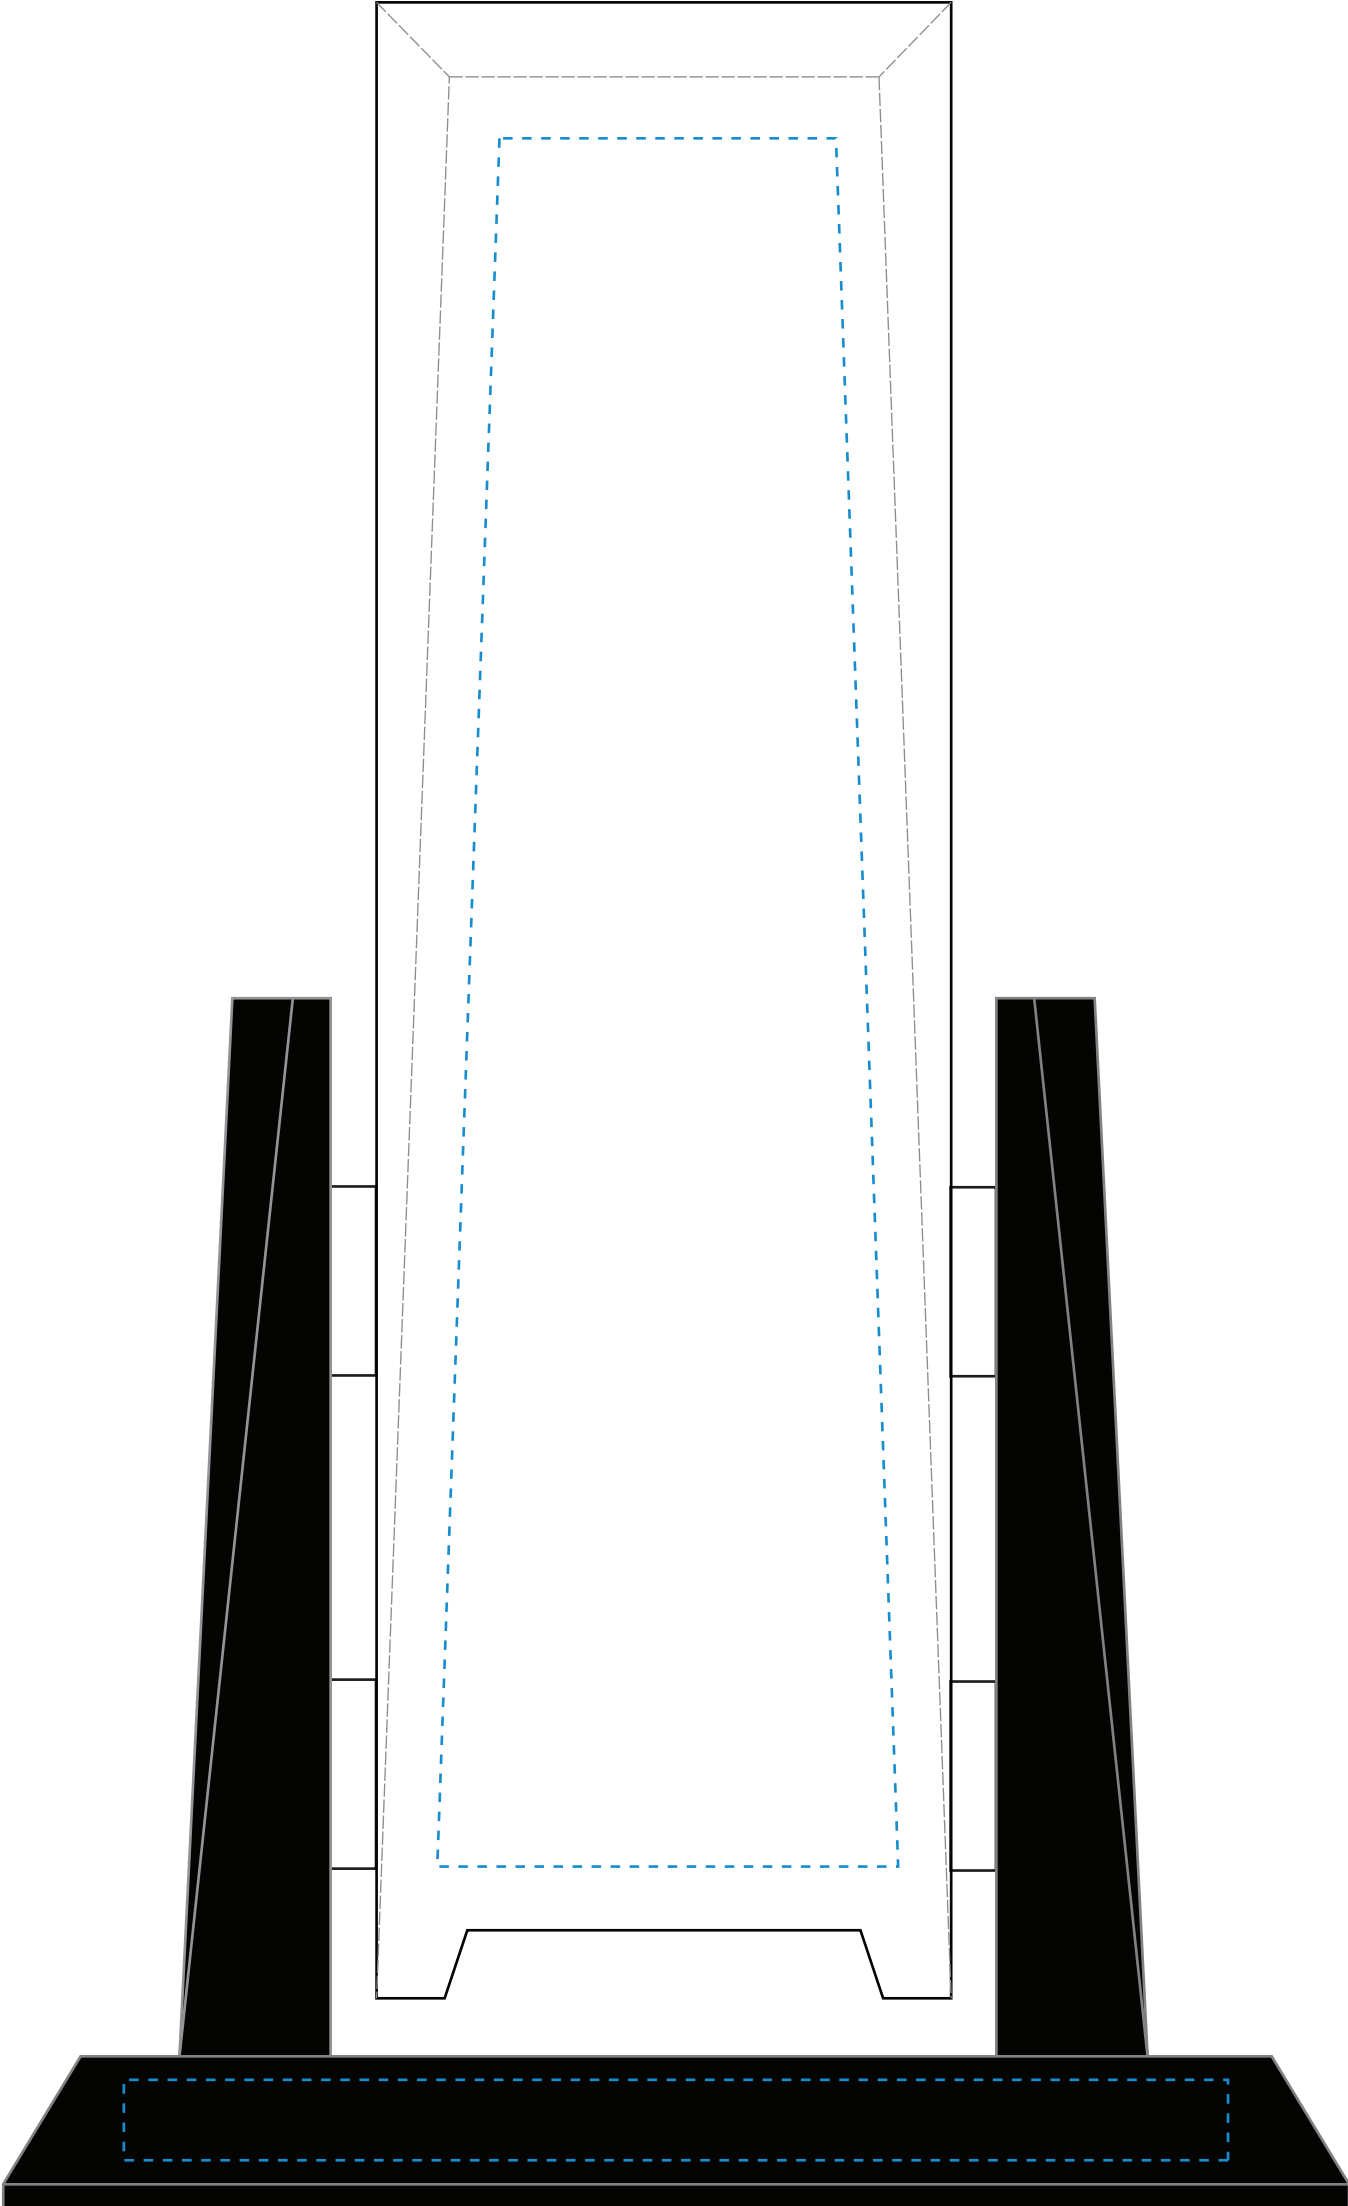

Standard Etch: Reverse

Standard Etch: Front

6662 SUNRIDGE RECTANGLE - 11"

Blue line represents the max image area.