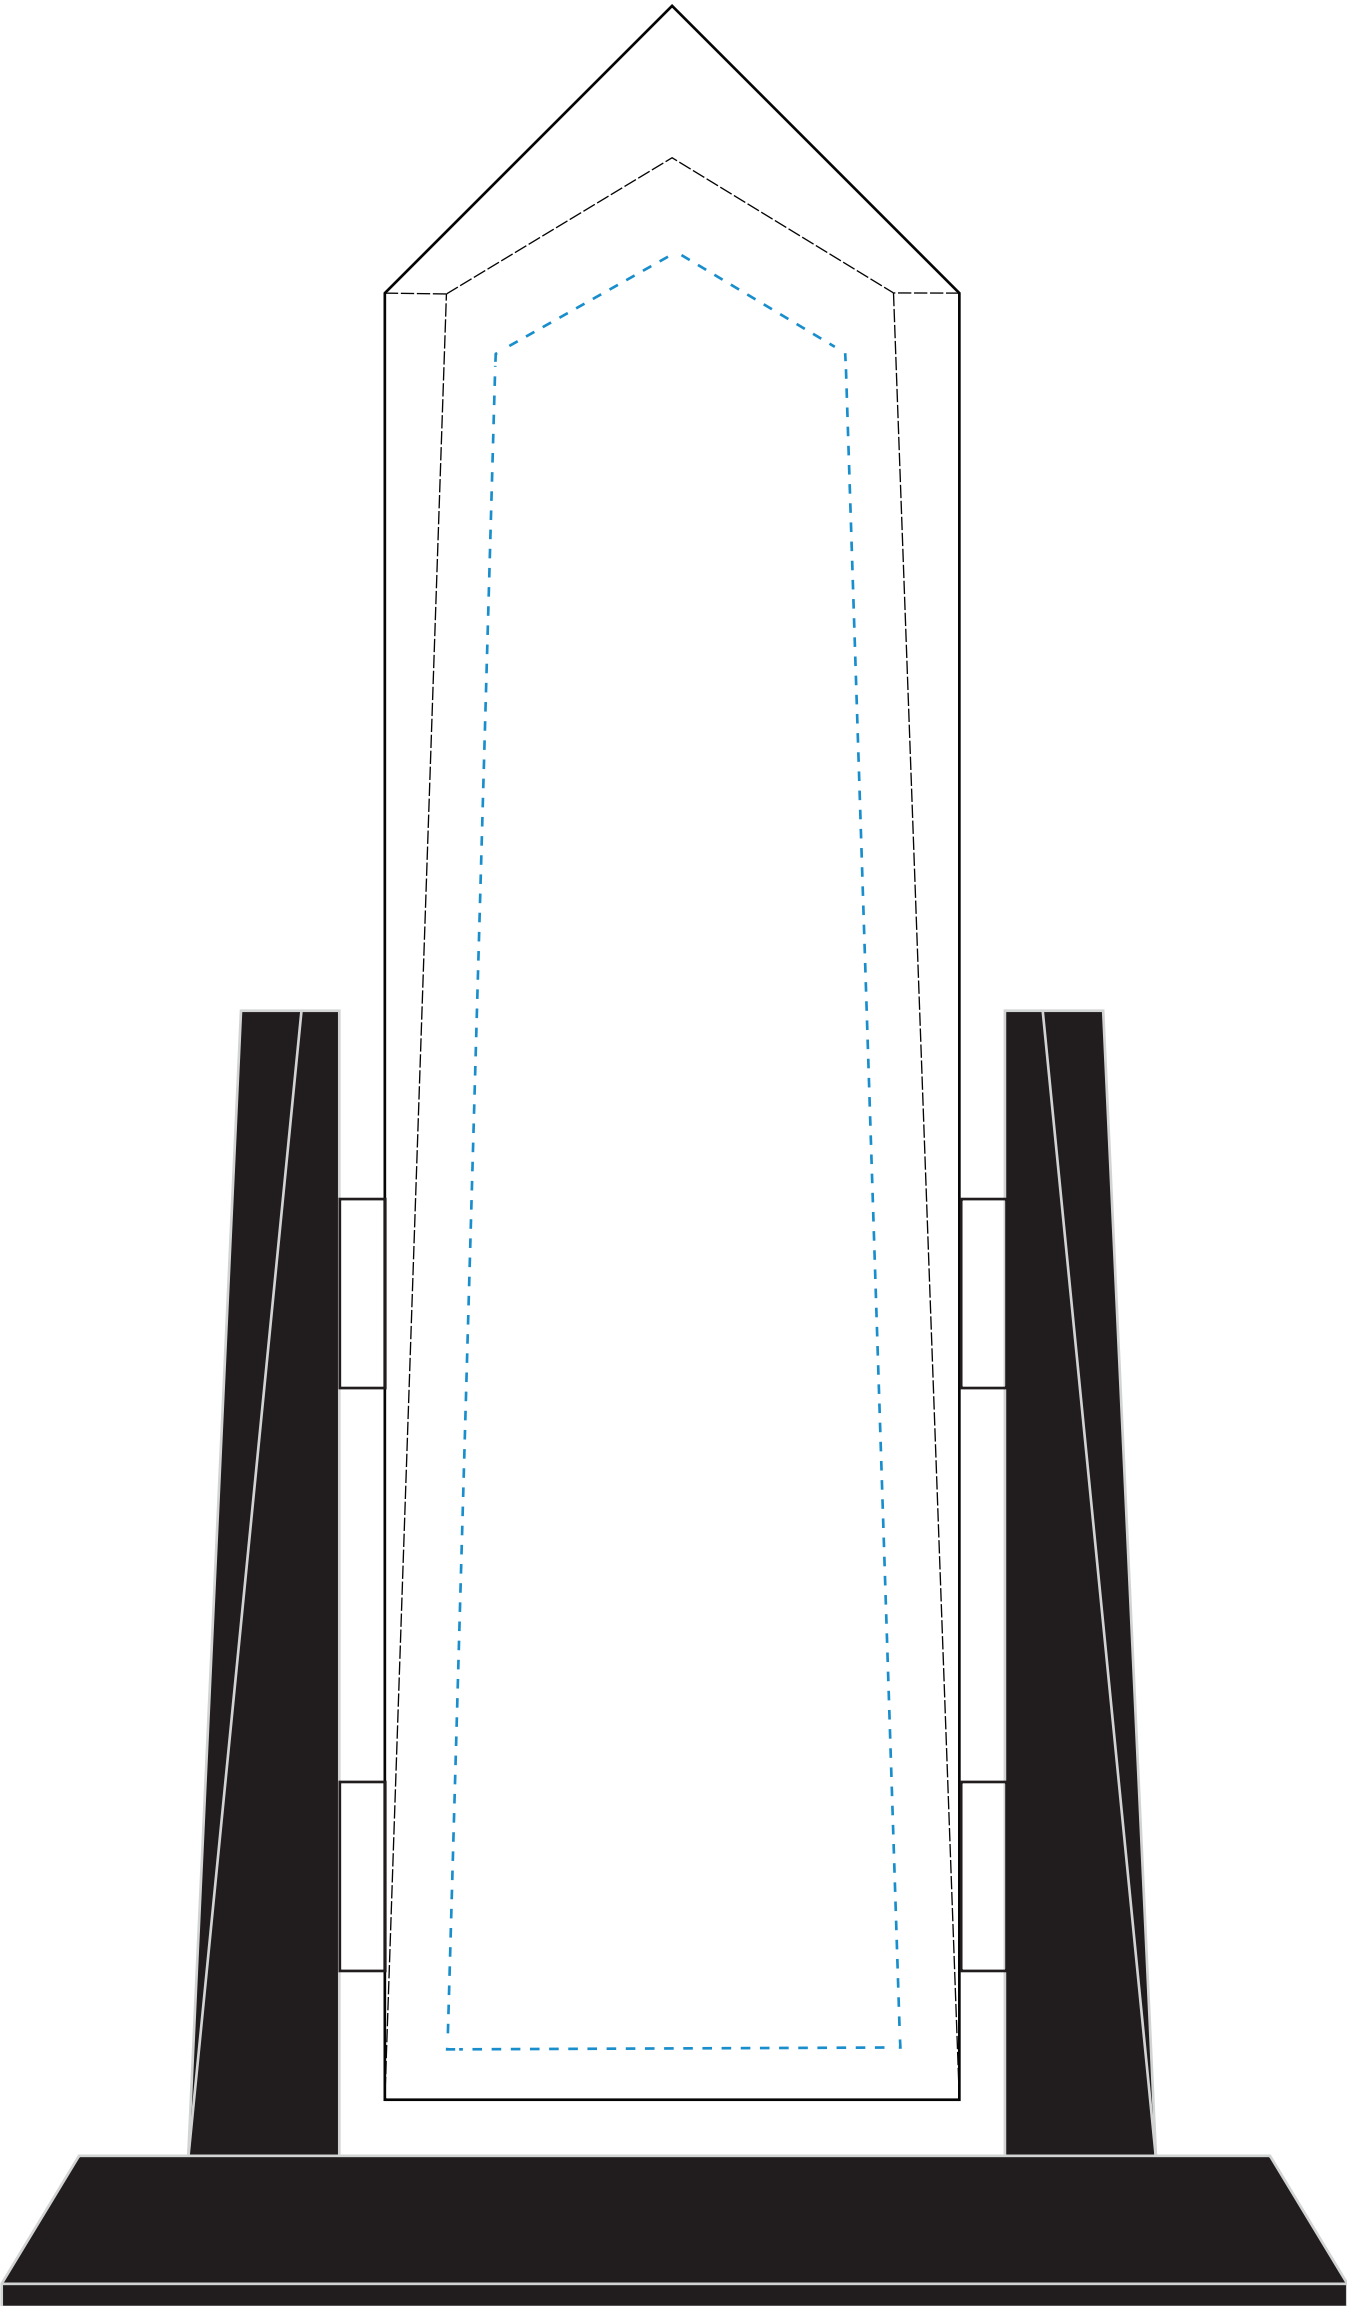

Standard Etch: Reverse

6667 SUNRIDGE PEAK - 12"
Blue line represents the max image area.