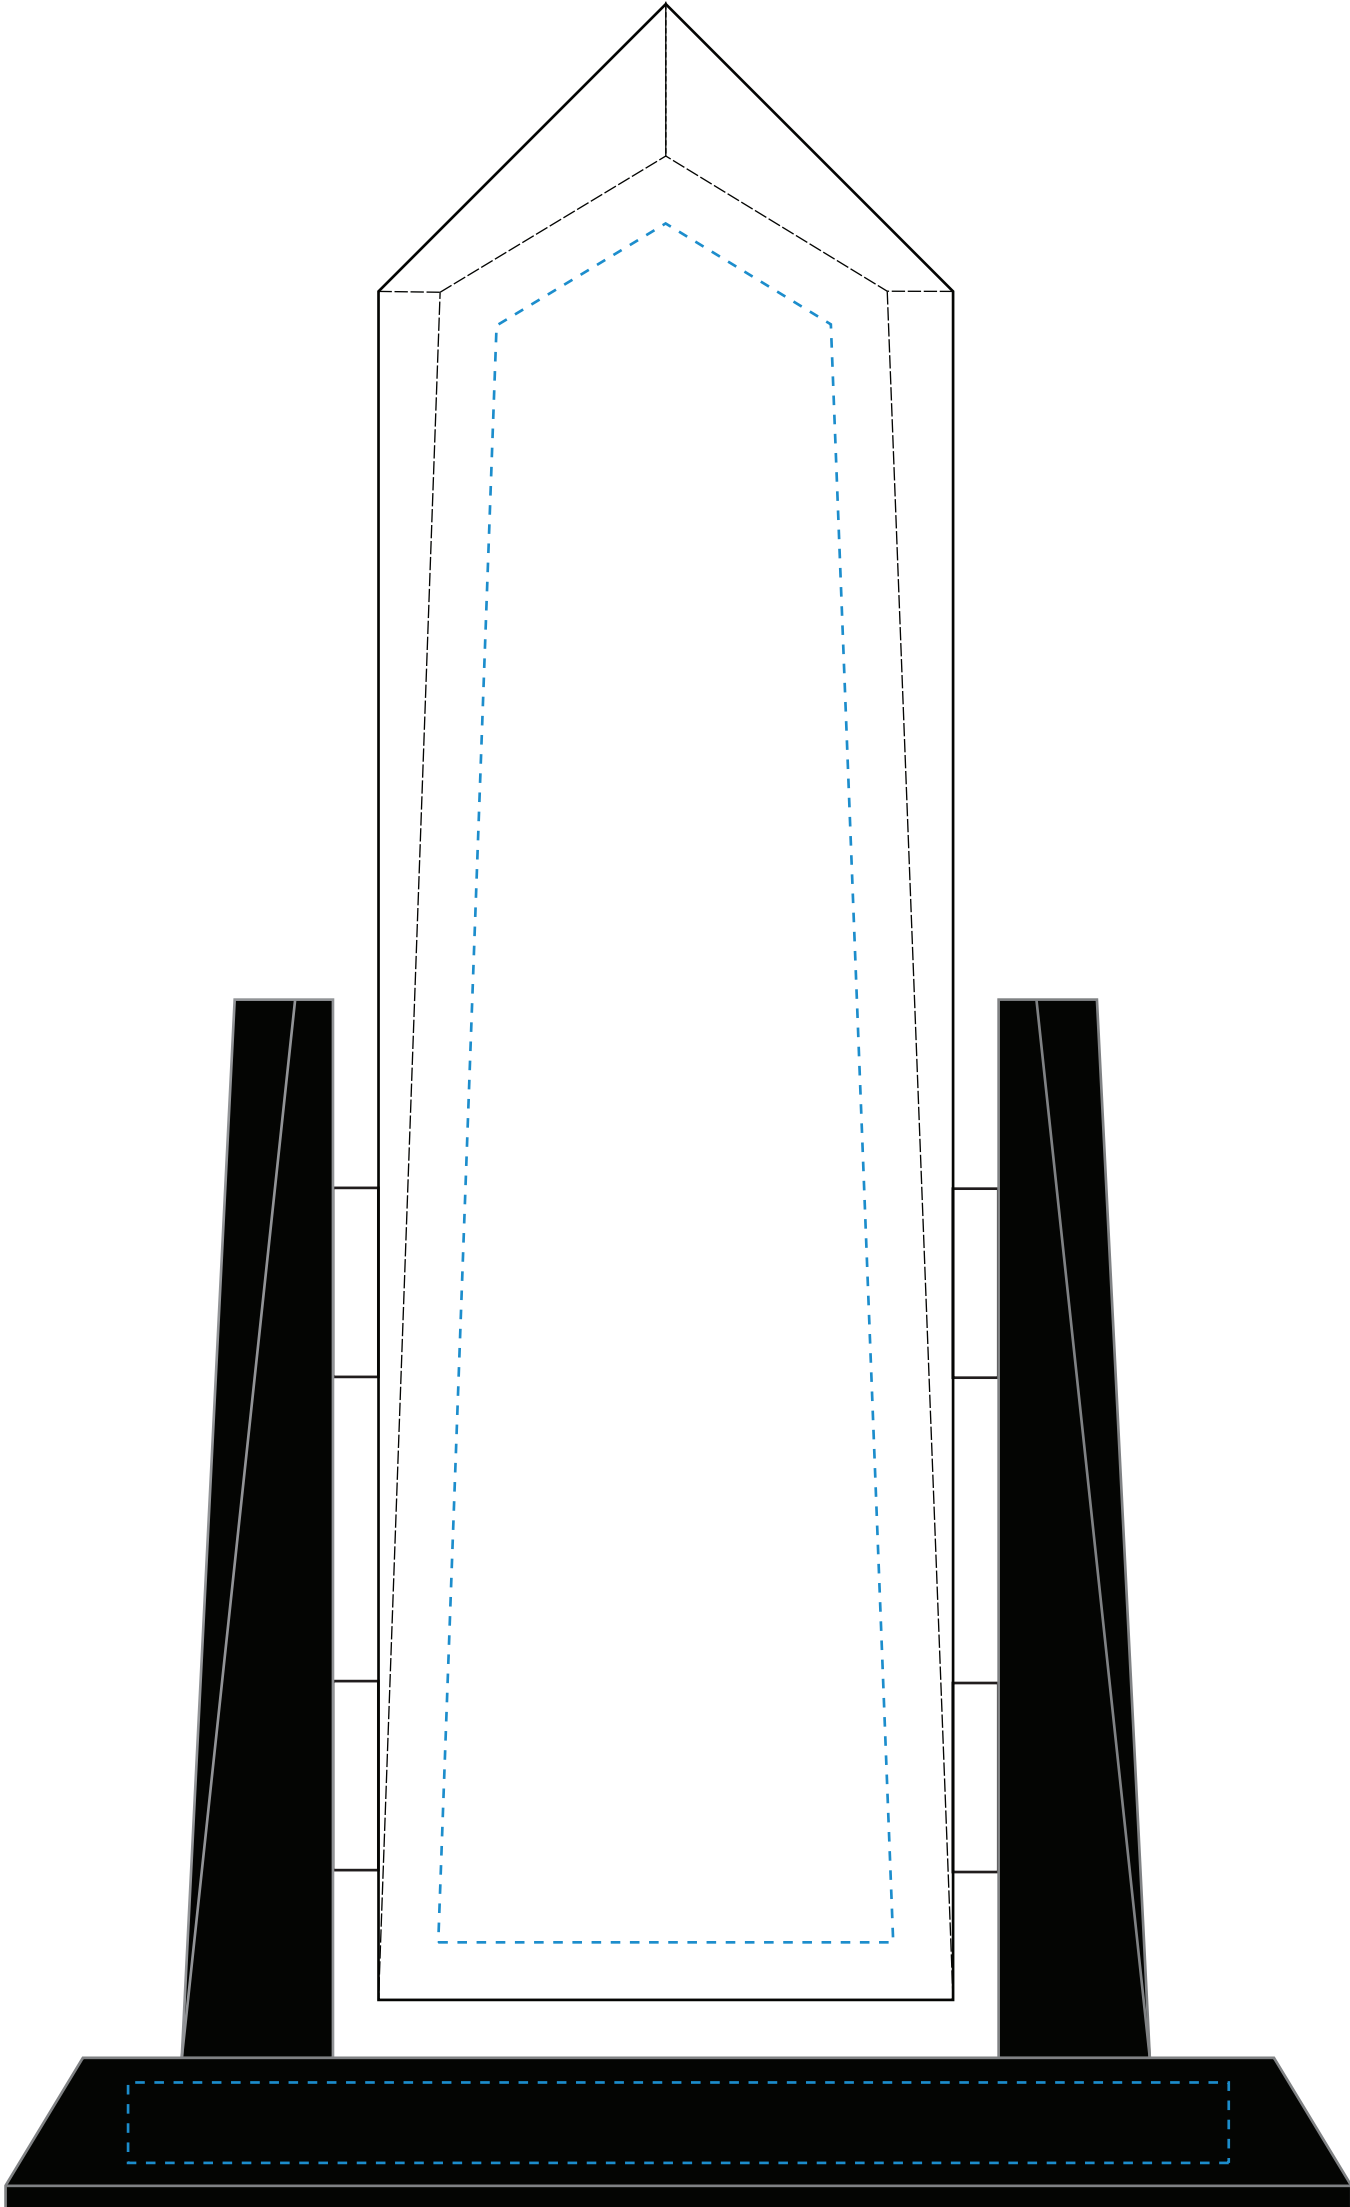

Standard Etch: Reverse

Standard Etch: Front

6666 SUNRIDGE PEAK - 11"
Blue line represents the max image area.