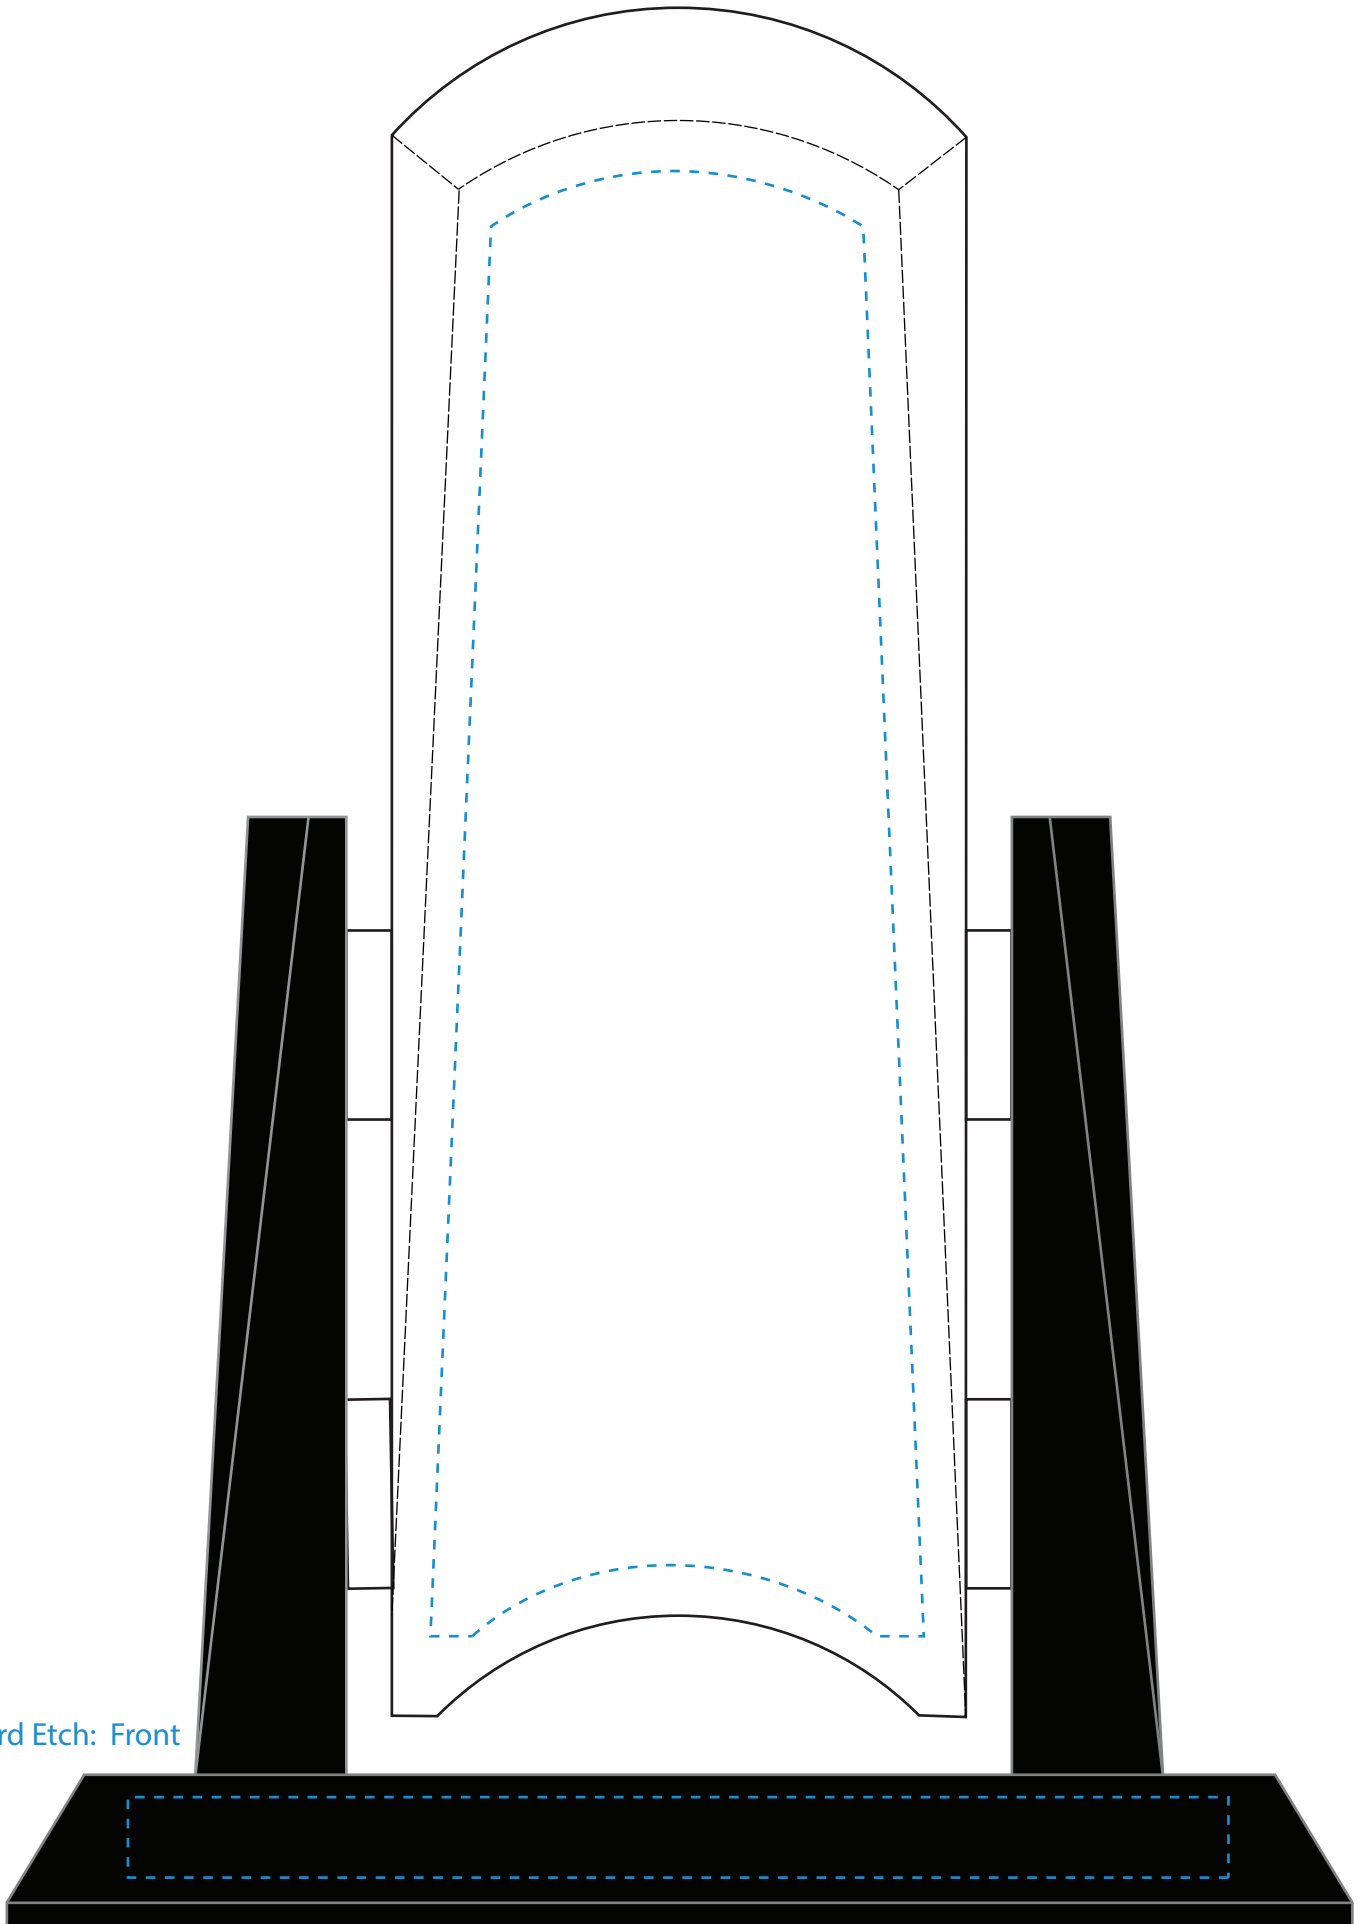

Standard Etch: Reverse

Standard Etch: Front

6657 SUNRIDGE ARCH - 10"
Blue line represents the max image area.