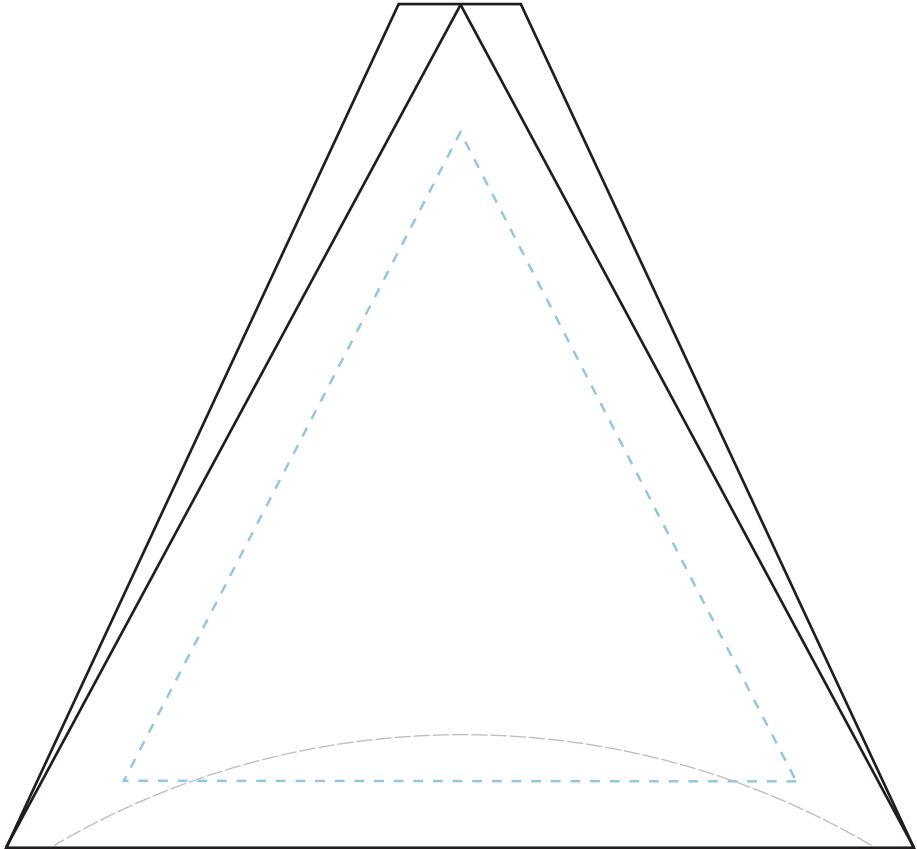

Standard Etch: Front

4022 STOCKTON PYRAMID 5"

Standard Etch: Reverse Bottom of Piece

Blue line represents the max image area.