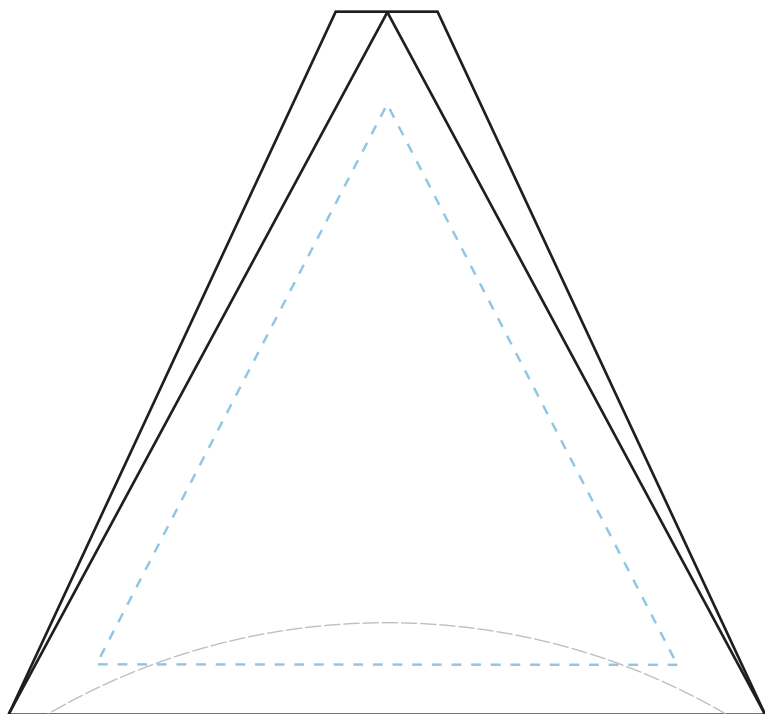

Standard Etch: Front

4021 STOCKTON PYRAMID 4"

Standard Etch: Reverse Bottom of Piece

Blue line represents the max image area.