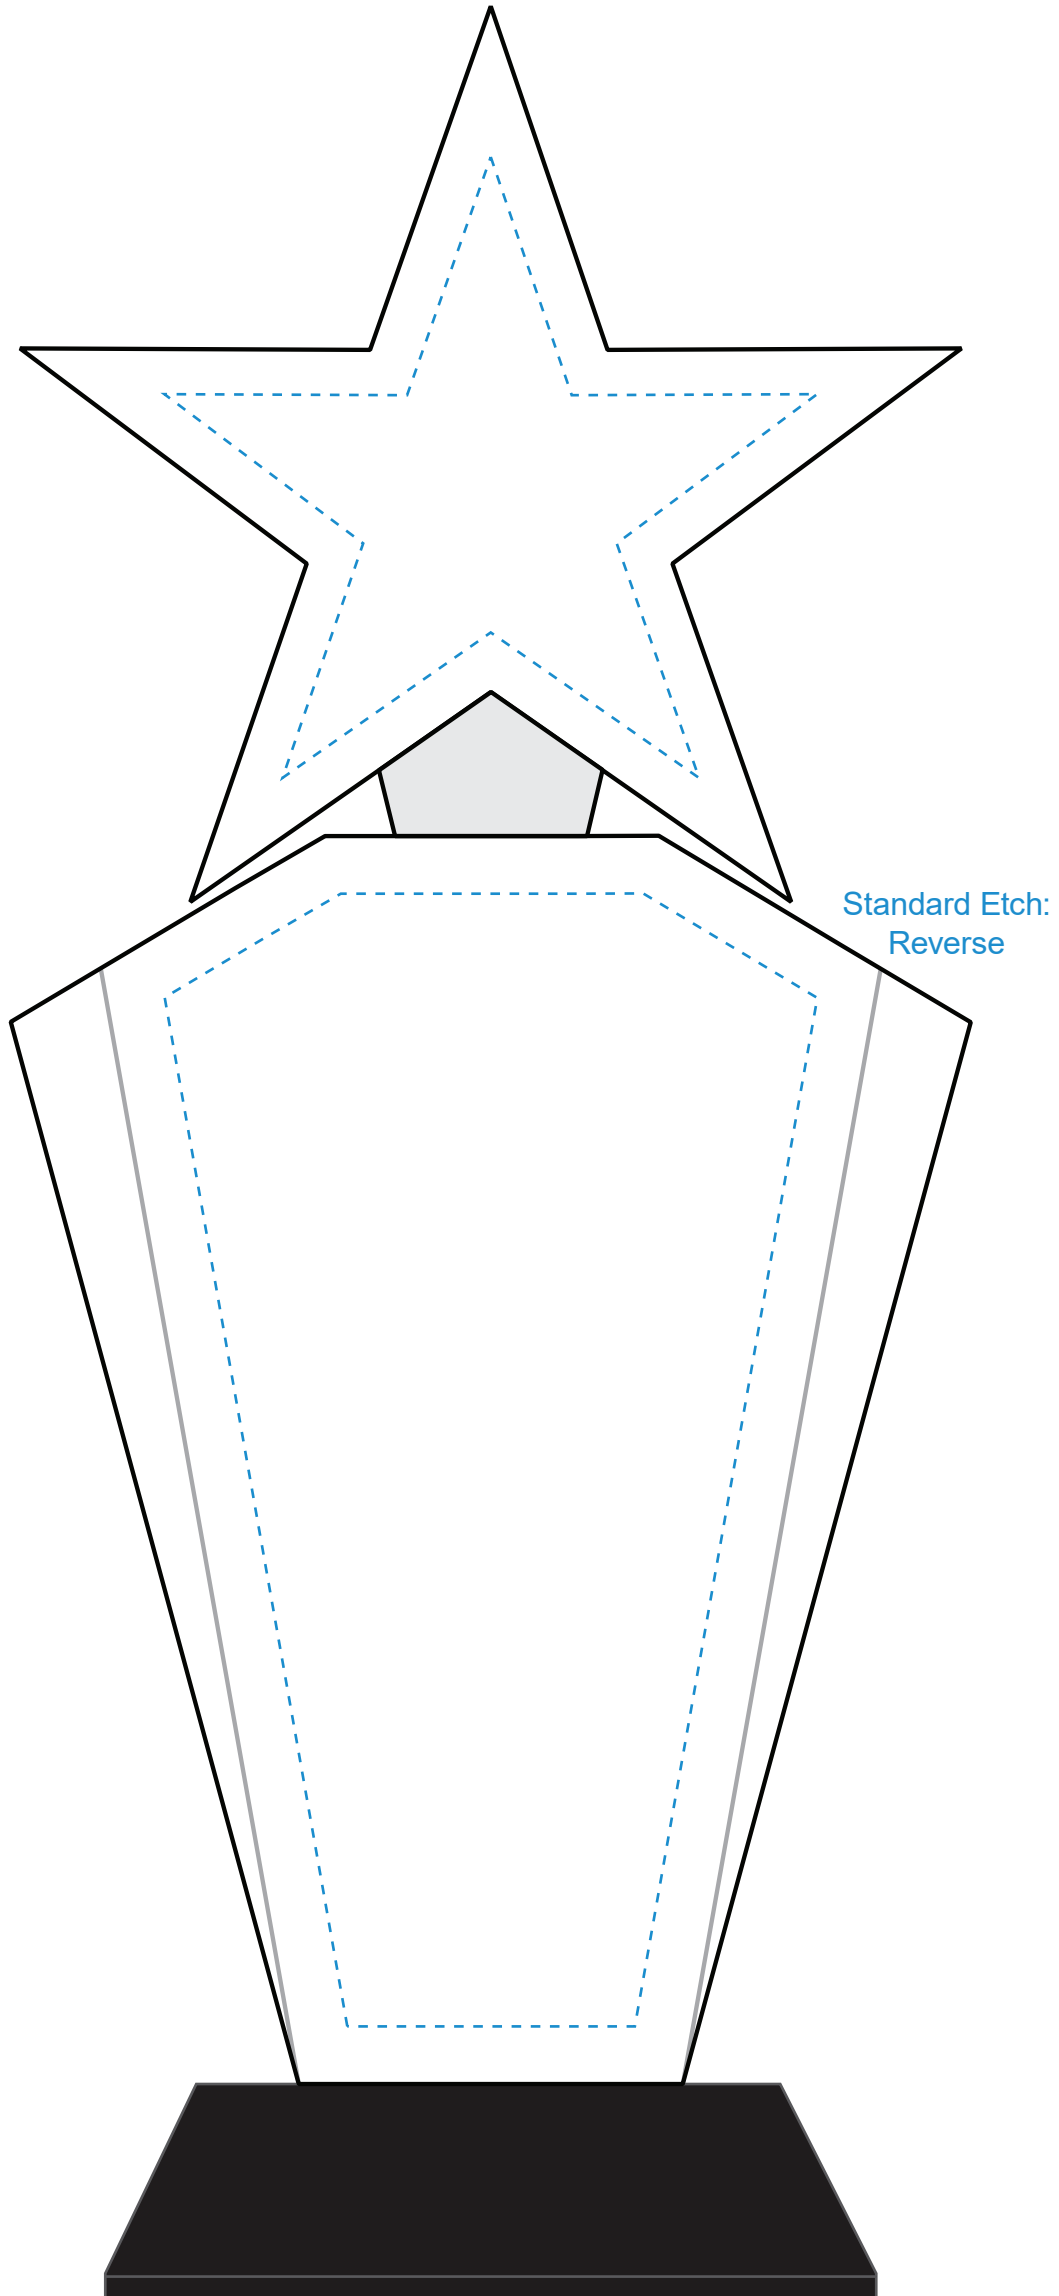

Standard Etch: Reverse

Standard Etch:
Reverse

5366 STELLAR STAR - 12"

Blue line represents the max image area.