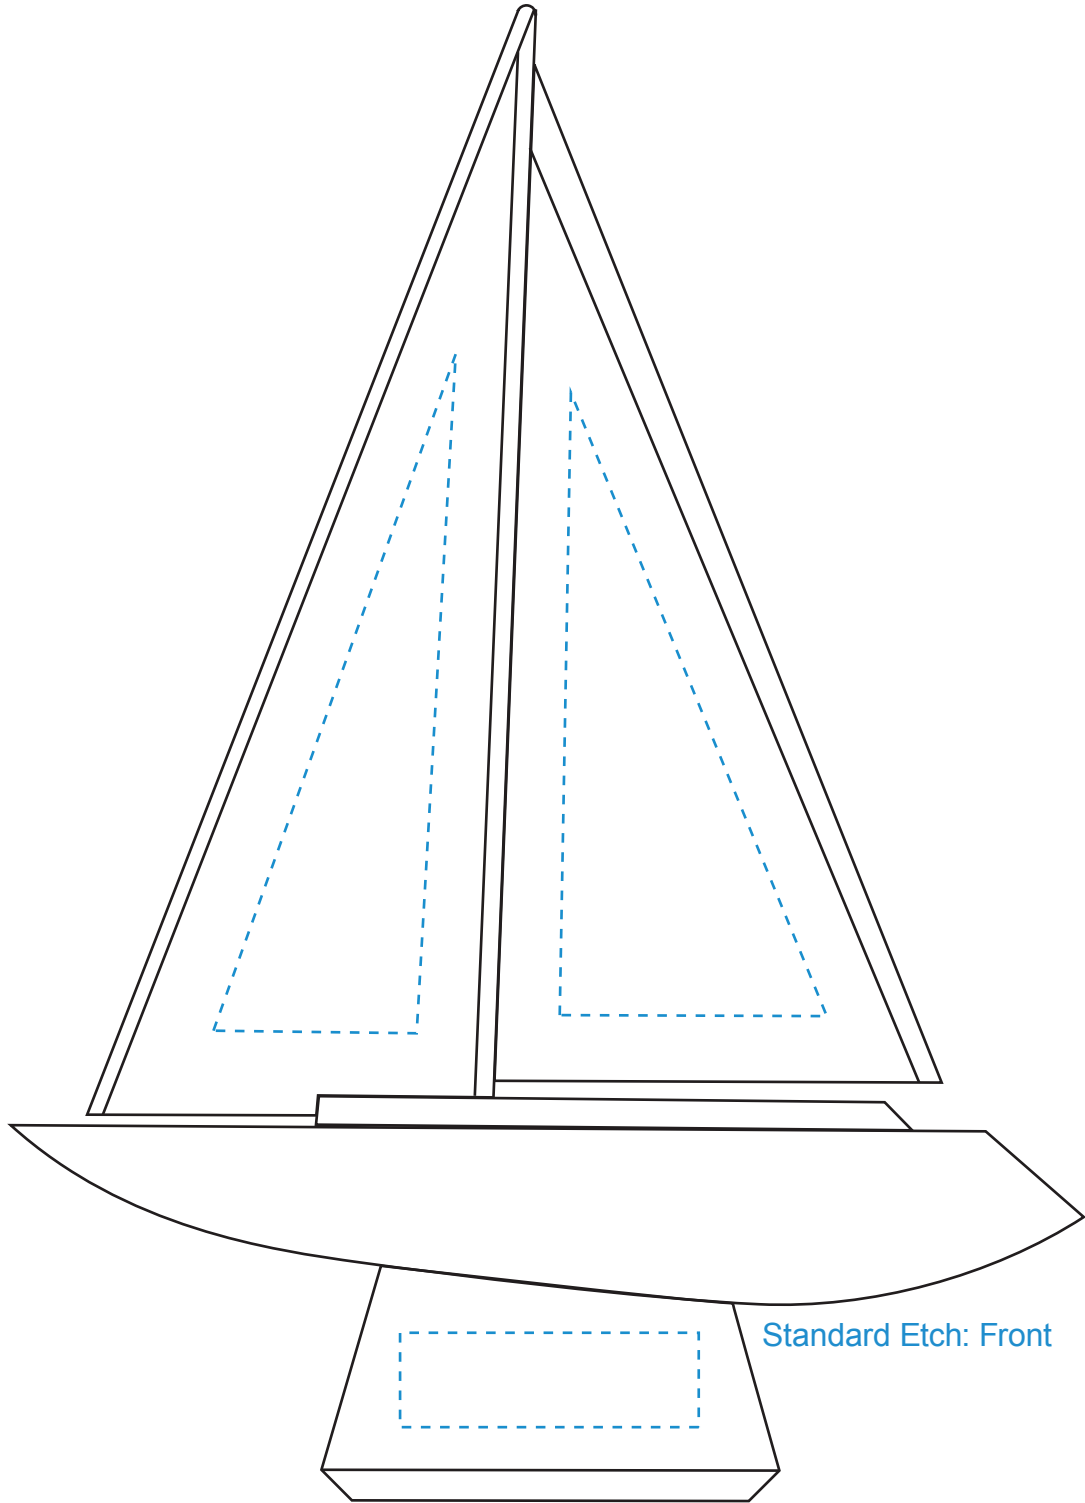

Standard Etch: Reverse

6610 SPINNAKER AWARD - 8"

Blue line represents the max image area.